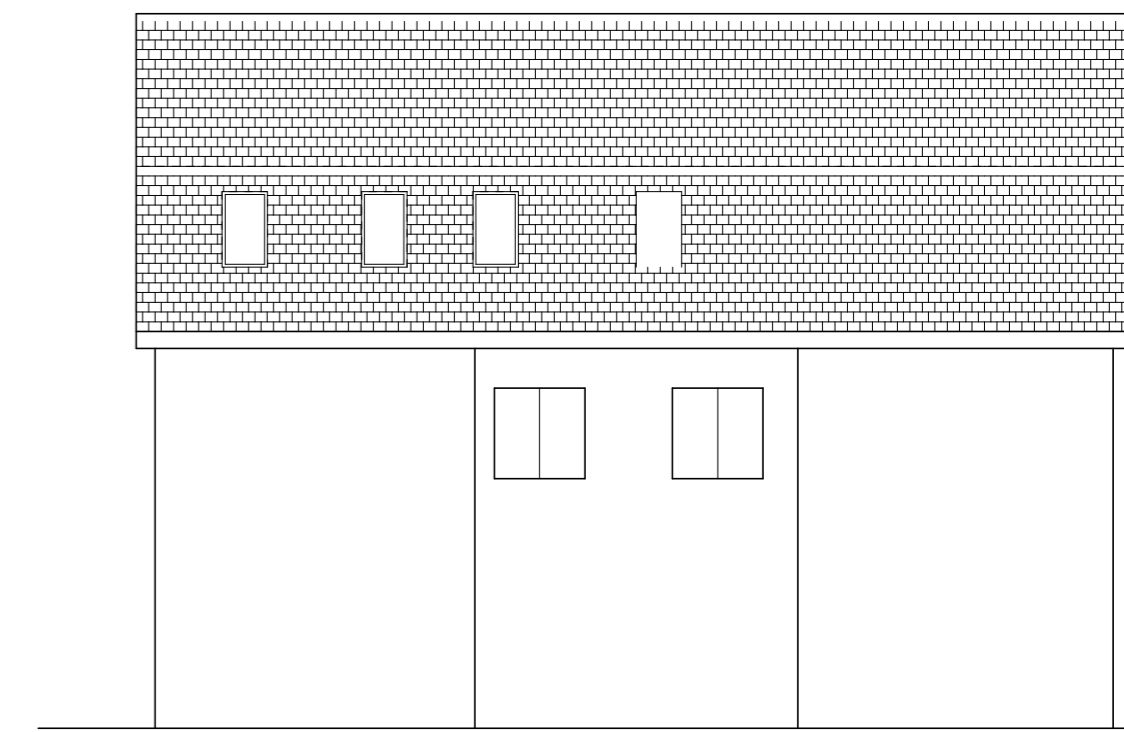

BASEMENT

SIDE ELEVATION

GROUND FLOOR

ROOF - FLAT GREY MARLEY MODERN
WALLS - FRONT- STONE SIDES & REAR
RENDERED
WINDOWS & DOORS - UPVC

ATTIC

FRONT ELEVATION

SIDE ELEVATION

REAR ELEVATION

Mr & Mrs W WATSON

PROPOSED LOFT CONVERSION
& EXTENSION
55A DARTON LANE, DARTON
BARNSELEY S75 5AL

1:100@A2 SEPT 23

PROPOSED PLANS & ELEVATIONS

Peter Thompson

"Linwood"
Barnsley Road
Dodworth

Barnsley S75 3JR tef. 01226 201391
m. 07973251730
e-mail peter-thompson@hotmail.co.uk