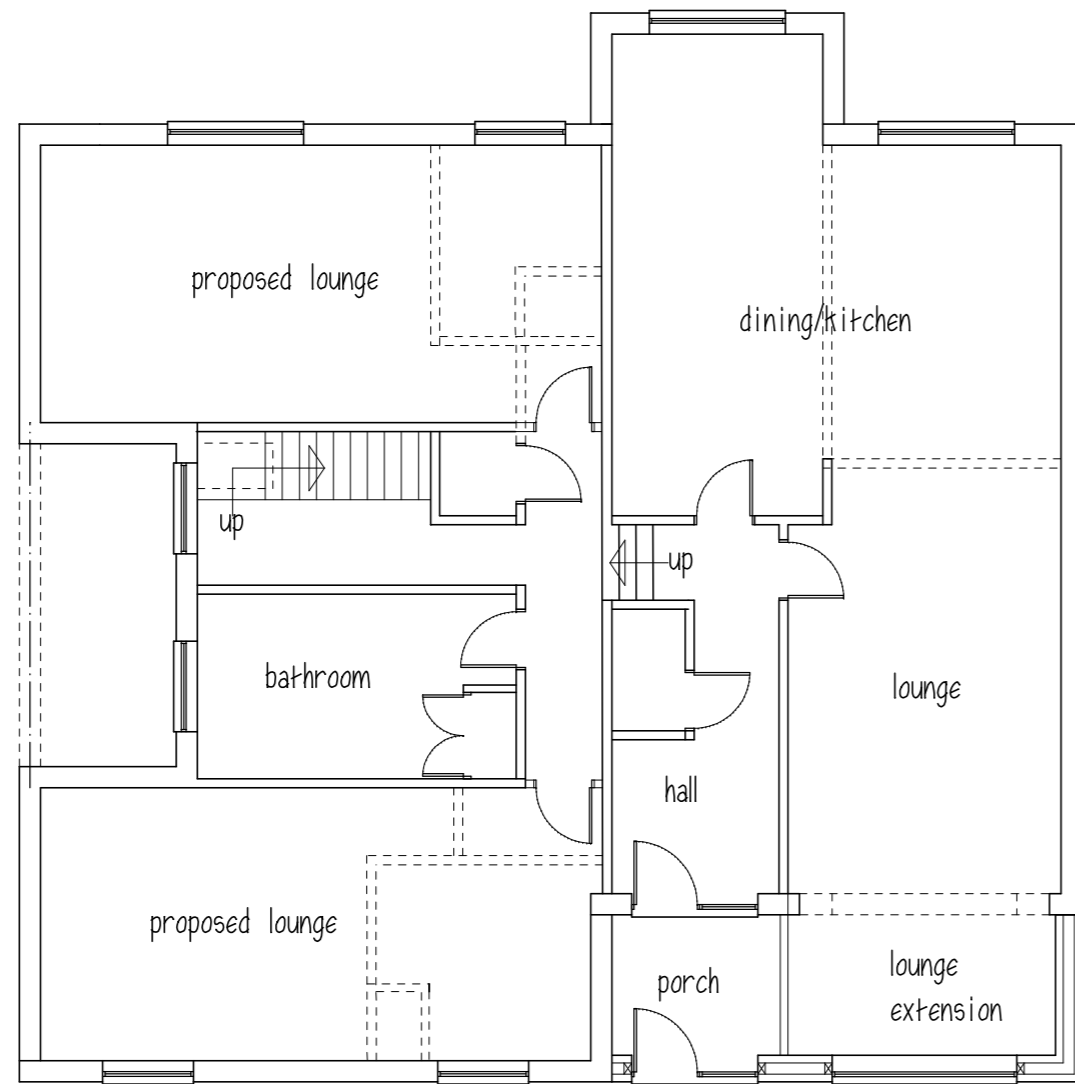

BASEMENT

SIDE ELEVATION

GROUND FLOOR

ROOF - FLAT GREY MARLEY MODERN
WALLS - FRONT- STONE SIDES & REAR
RENDERED
WINDOWS & DOORS - UPVC

ATTIC

FRONT ELEVATION

SIDE ELEVATION

REAR ELEVATION