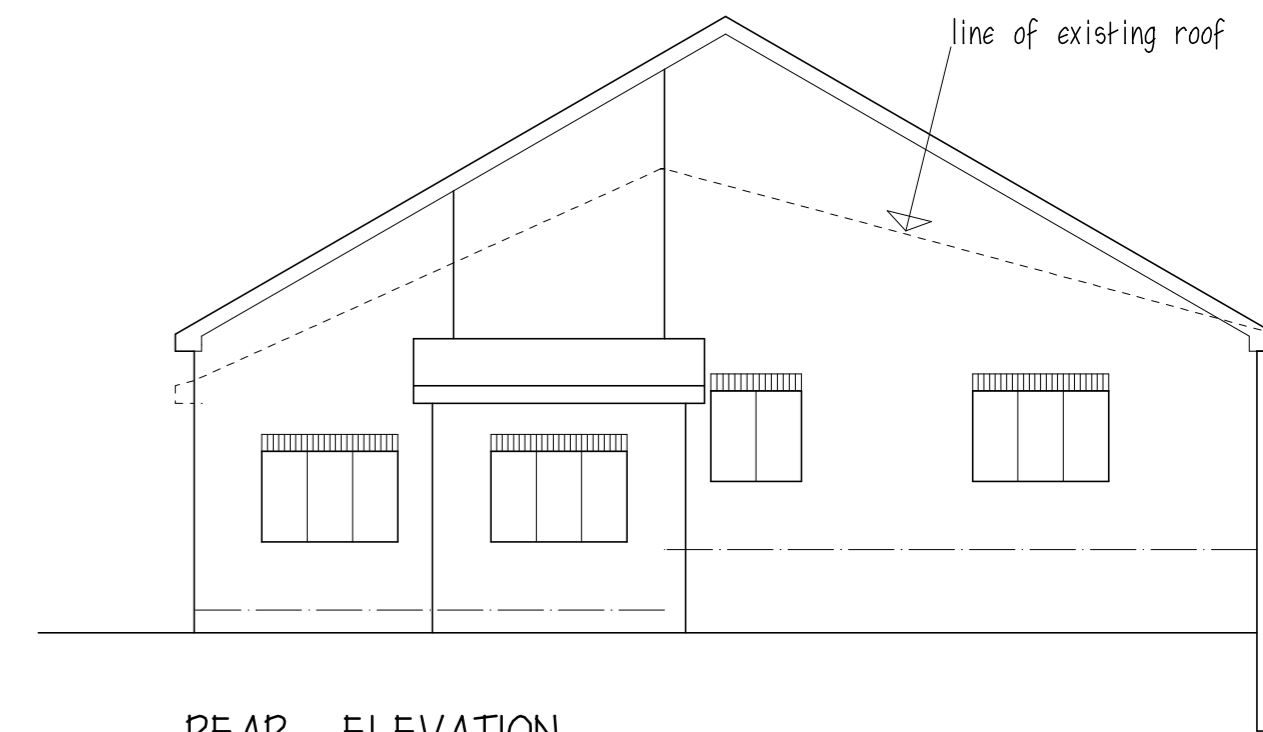

BASEMENT

SIDE ELEVATION

GROUND FLOOR

ROOF - FLAT GREY MARLEY MODERN
WALLS - FRONT- STONE SIDES & REAR
RENDERED
WINDOWS & DOORS - UPVC

ATTIC

FRONT ELEVATION

SIDE ELEVATION

REAR ELEVATION

Mr & Mrs W WATSON

PROPOSED LOFT CONVERSION
& EXTENSION
55A DARTON LANE, DARTON
BARNSELEY S75 5AL

1:100@A2 SEPT 23

PROPOSED PLANS & ELEVATIONS

Peter Thompson

"Linwood"
Barnsley Road
Dodworth

Barnsley S75 3JR tef. 01226 201391
m. 07973251730
e-mail peter-thompson@hotmail.co.uk