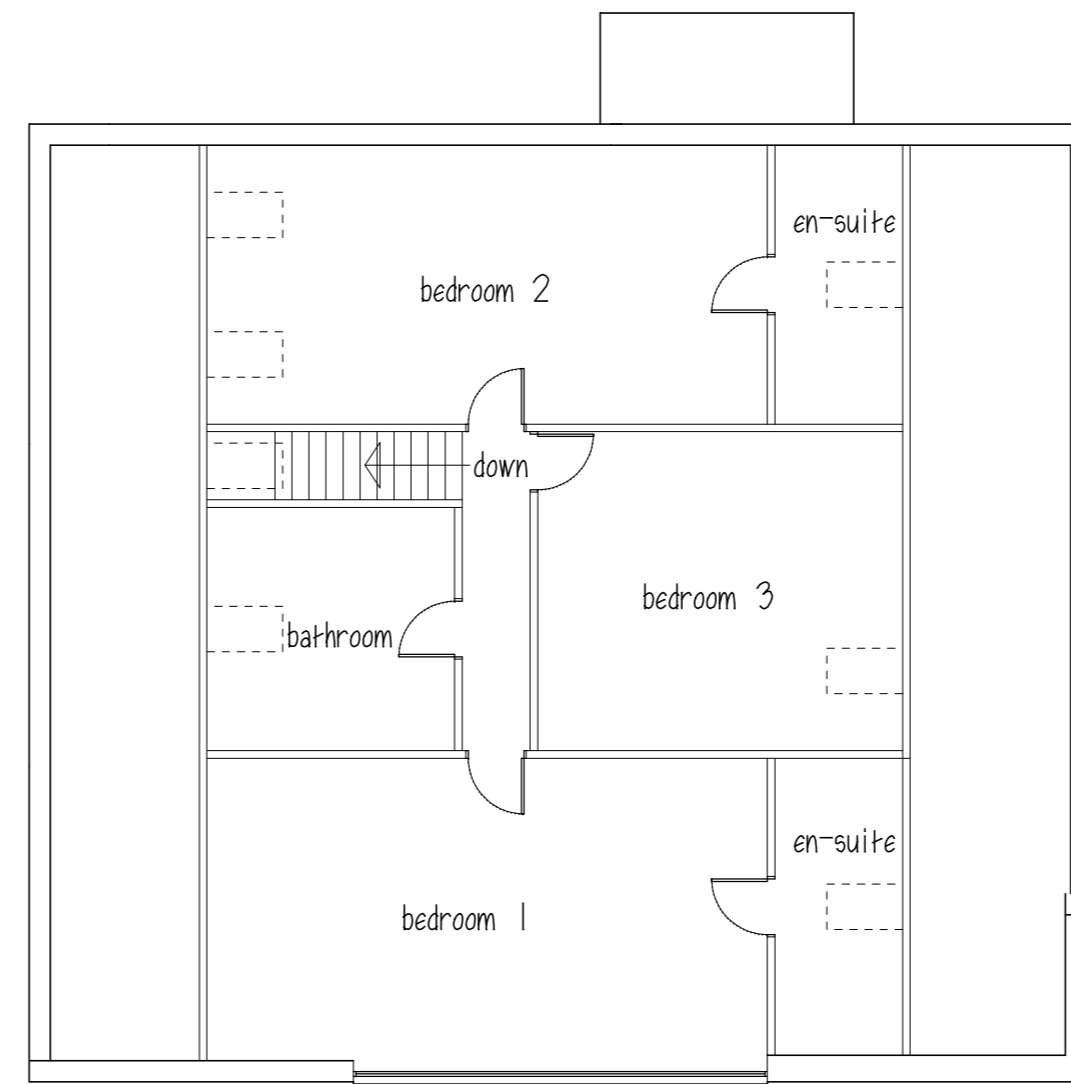

BASEMENT

SIDE ELEVATION

GROUND FLOOR

ROOF - FLAT GREY MARLEY MODERN
WALLS - FRONT- STONE SIDES & REAR
RENDERED
WINDOWS & DOORS - UPVC

ATTIC

FRONT ELEVATION

SIDE ELEVATION

REAR ELEVATION