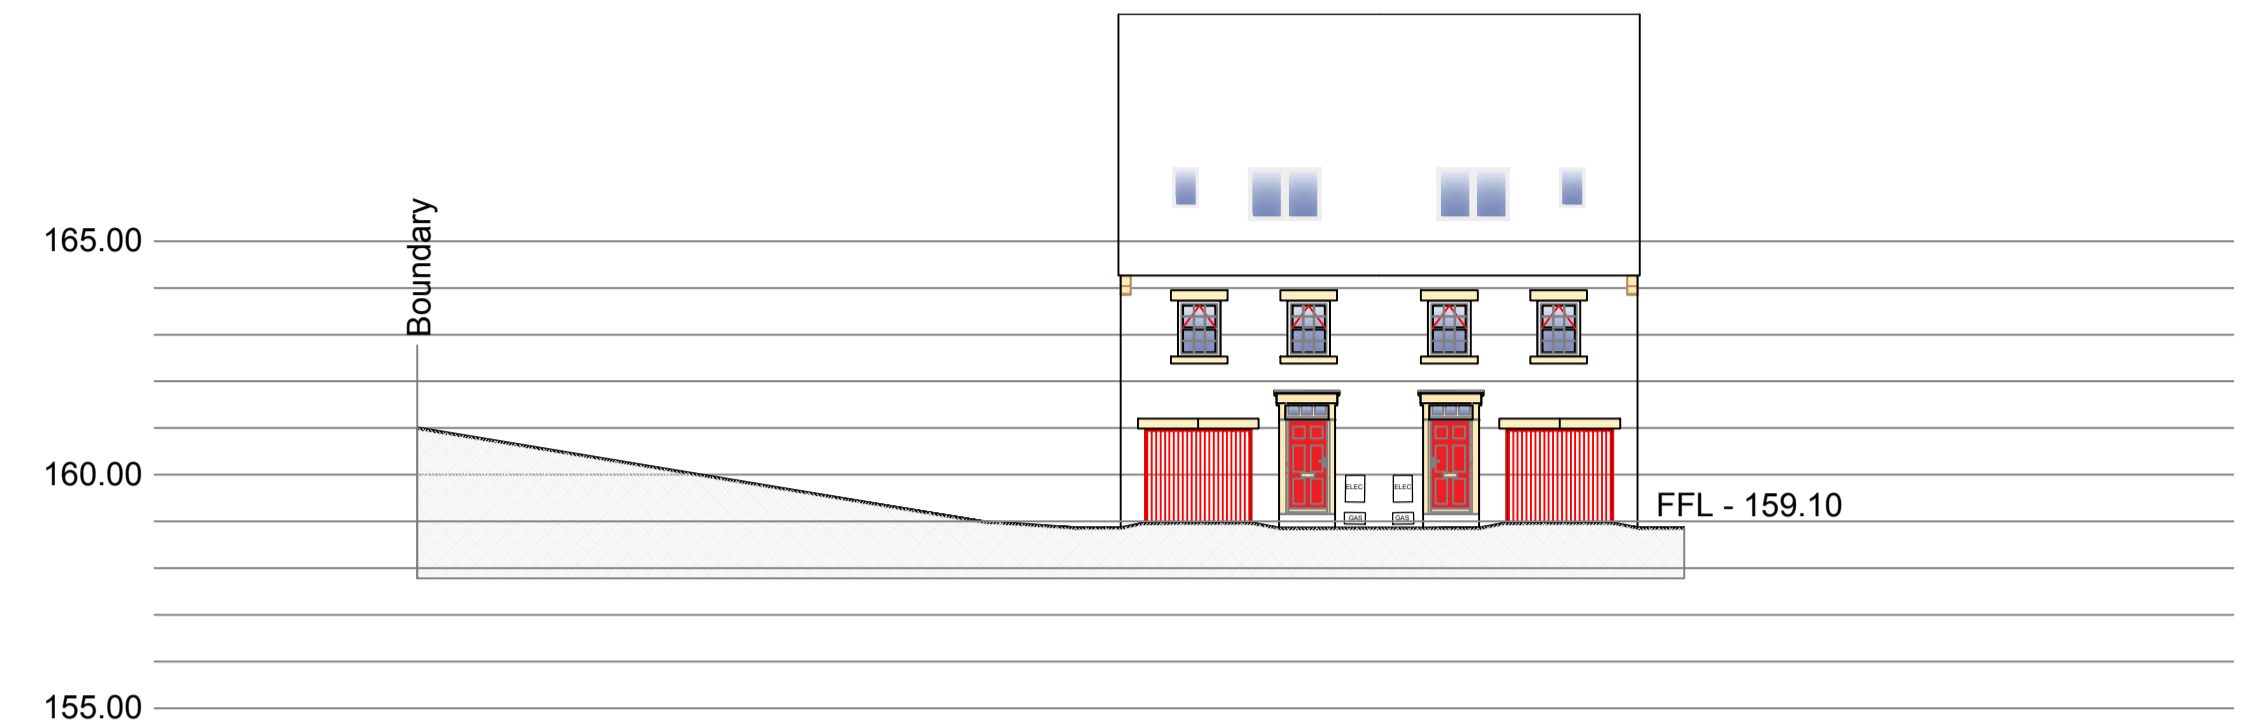

Mount Vernon Road, Barnsley - Site Sections

Section E-E

Section F-F

Revision notes:		
Rev:	Date:	Notes:

Revision notes:		
Rev:	Date:	Notes:

Revision notes:		
Rev:	Date:	Notes:

Date:	20.12.18
Scale @ A1:	1:100
Drawn By:	CD

Project:	Mount Vernon Road, Barnsley
Drawing Number:	Site Sections - 3 2019/114
Revision:	/

OrionHomes
 SO GOOD TO COME HOME TO
 Unit 5, Benton Office Park, Bennett Avenue,
 Horbury, Wakefield, WF4 5RA, Tel: 01924 831030