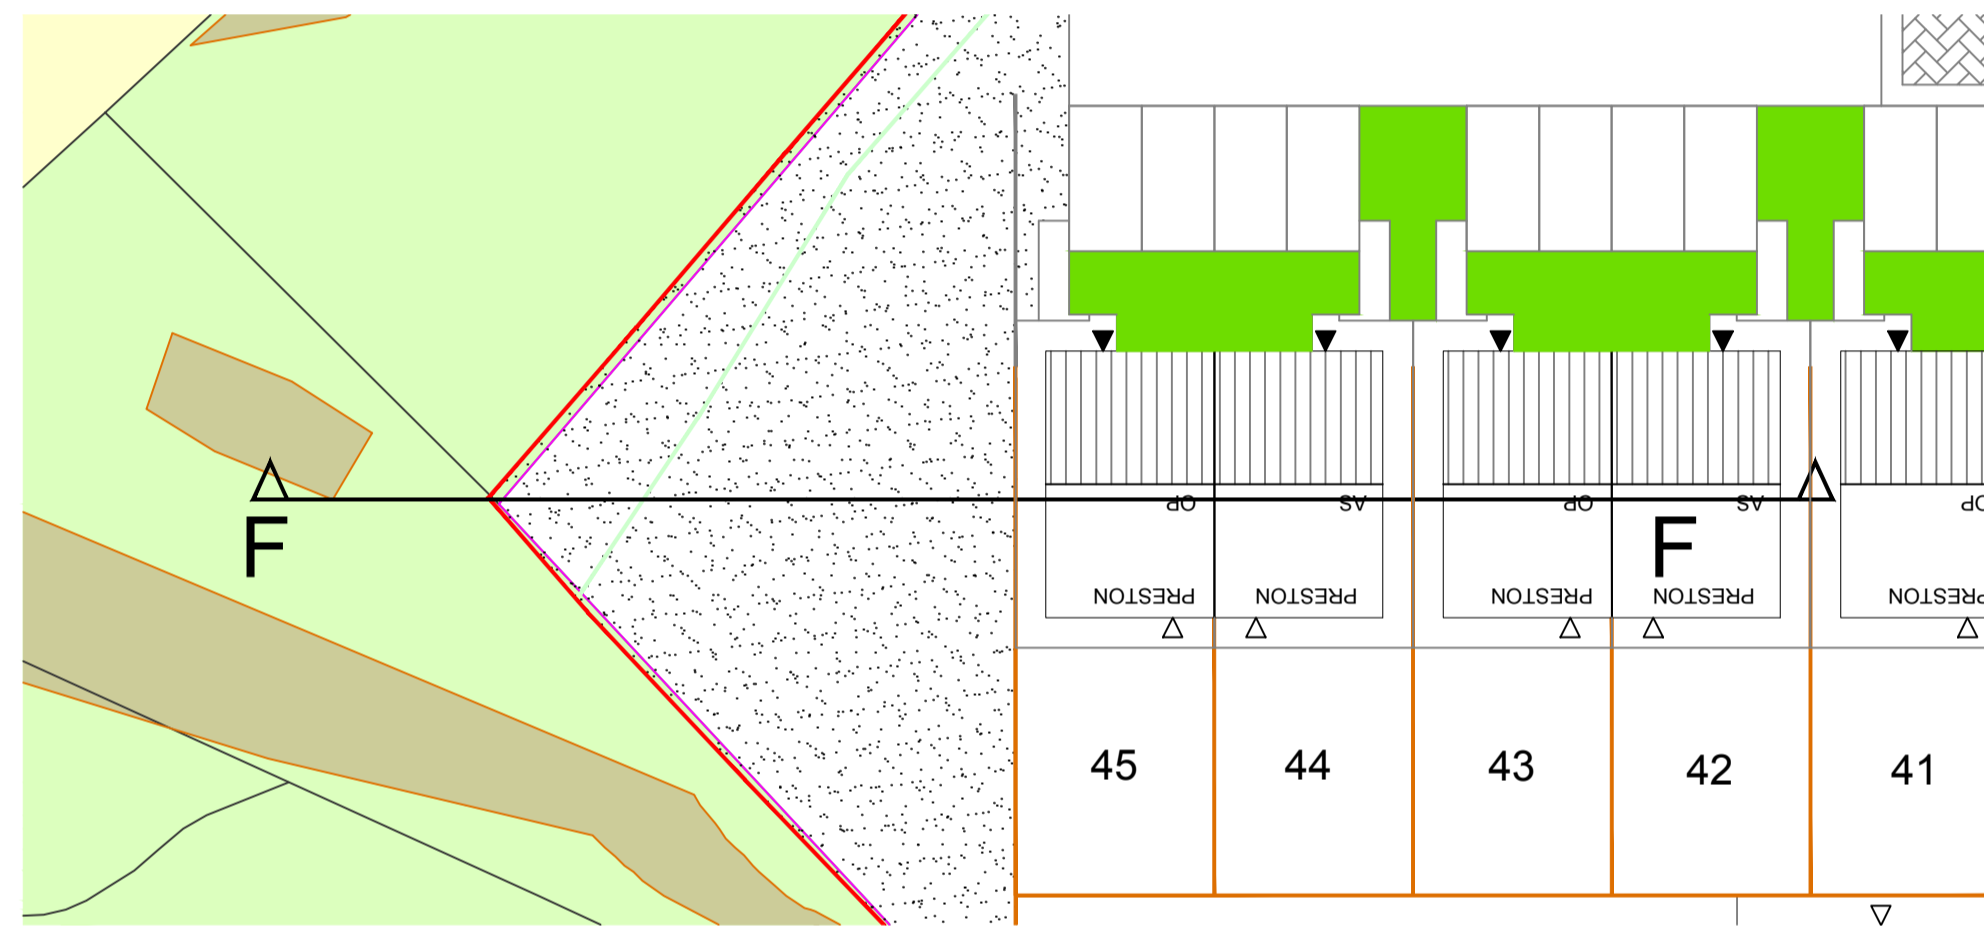

Mount Vernon Road, Barnsley - Site Sections

Section E-E

Section F-F

Revision notes:		
Rev:	Date:	Notes:

Revision notes:		
Rev:	Date:	Notes:

Revision notes:		
Rev:	Date:	Notes:

Date:	20.12.18
Scale @ A1:	1:100
Drawn By:	CD

Project:	Mount Vernon Road, Barnsley
Drawing Number:	Site Sections - 3 2019/114
Revision:	/

OrionHomes
 SO GOOD TO COME HOME TO
 Unit 5, Benton Office Park, Bennett Avenue,
 Horbury, Wakefield, WF4 5RA, Tel: 01924 831030