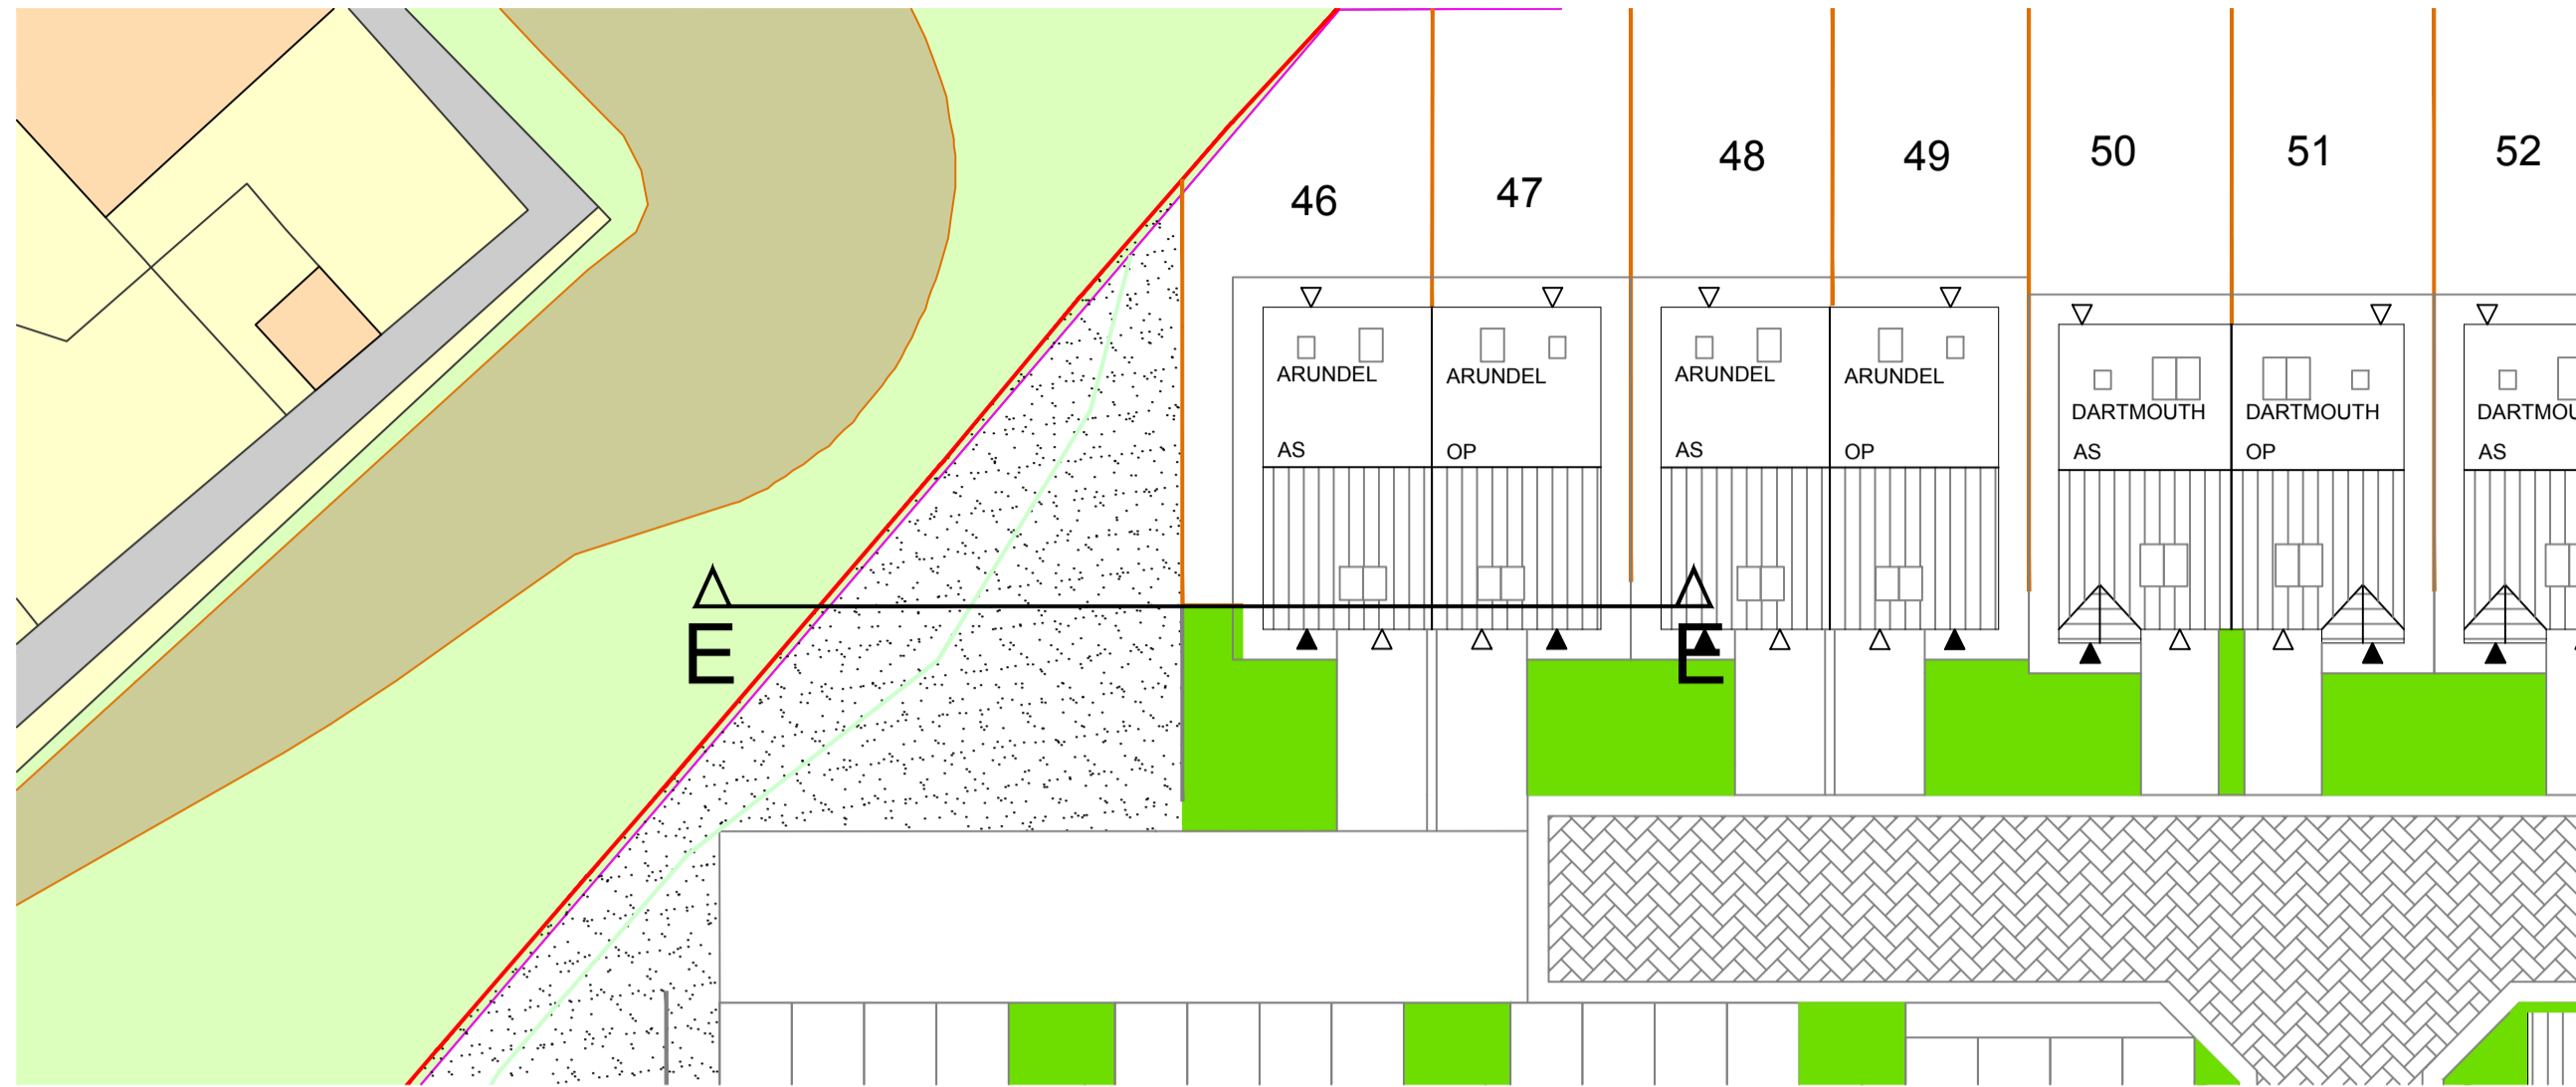

Mount Vernon Road, Barnsley - Site Sections

Section E-E

Section F-F

Revision notes:		
Rev:	Date:	Notes:

Revision notes:		
Rev:	Date:	Notes:

Revision notes:		
Rev:	Date:	Notes:

Date:	20.12.18
Scale @ A1:	1:100
Drawn By:	CD

Project:	Mount Vernon Road, Barnsley
Drawing Number:	Site Sections - 3 2019/114
Revision:	/

OrionHomes
 SO GOOD TO COME HOME TO
 Unit 5, Benton Office Park, Bennett Avenue,
 Horbury, Wakefield, WF4 5RA, Tel: 01924 831030