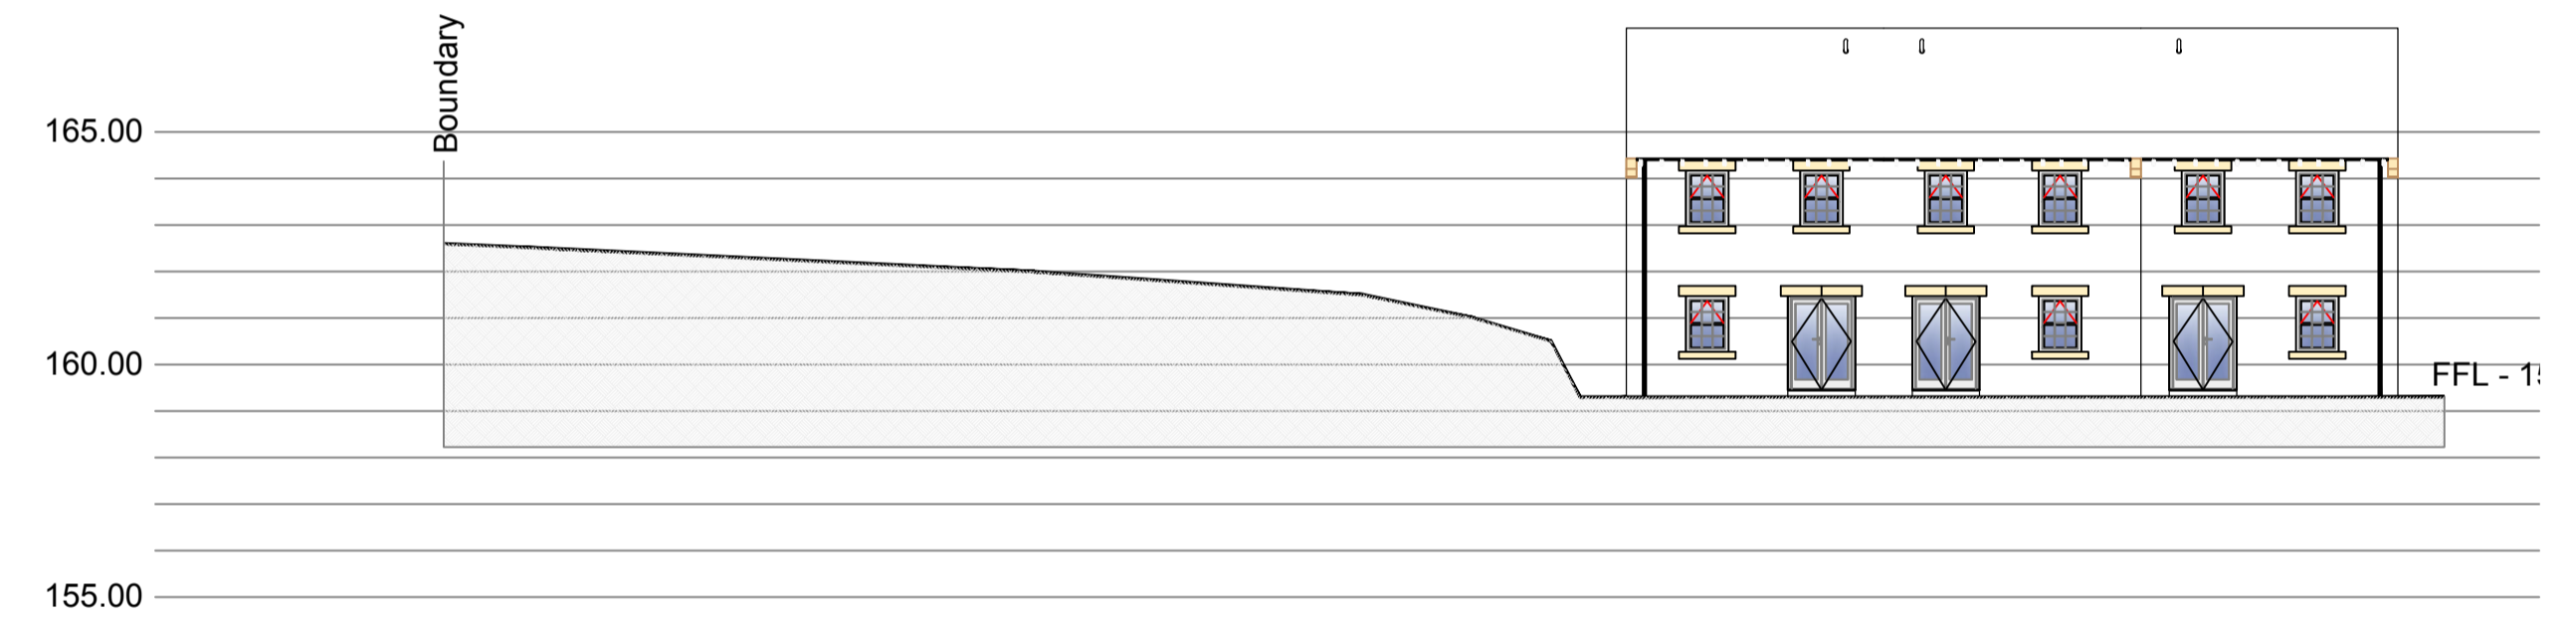

Mount Vernon Road, Barnsley - Site Sections

Section E-E

Section F-F

Revision notes:		
Rev:	Date:	Notes:

Revision notes:		
Rev:	Date:	Notes:

Revision notes:		
Rev:	Date:	Notes:

Date:	20.12.18
Scale @ A1:	1:100
Drawn By:	CD

Project:	Mount Vernon Road, Barnsley
Drawing Number:	Site Sections - 3 2019/114
Revision:	/

OrionHomes
 SO GOOD TO COME HOME TO
 Unit 5, Benton Office Park, Bennett Avenue,
 Horbury, Wakefield, WF4 5RA, Tel: 01924 831030