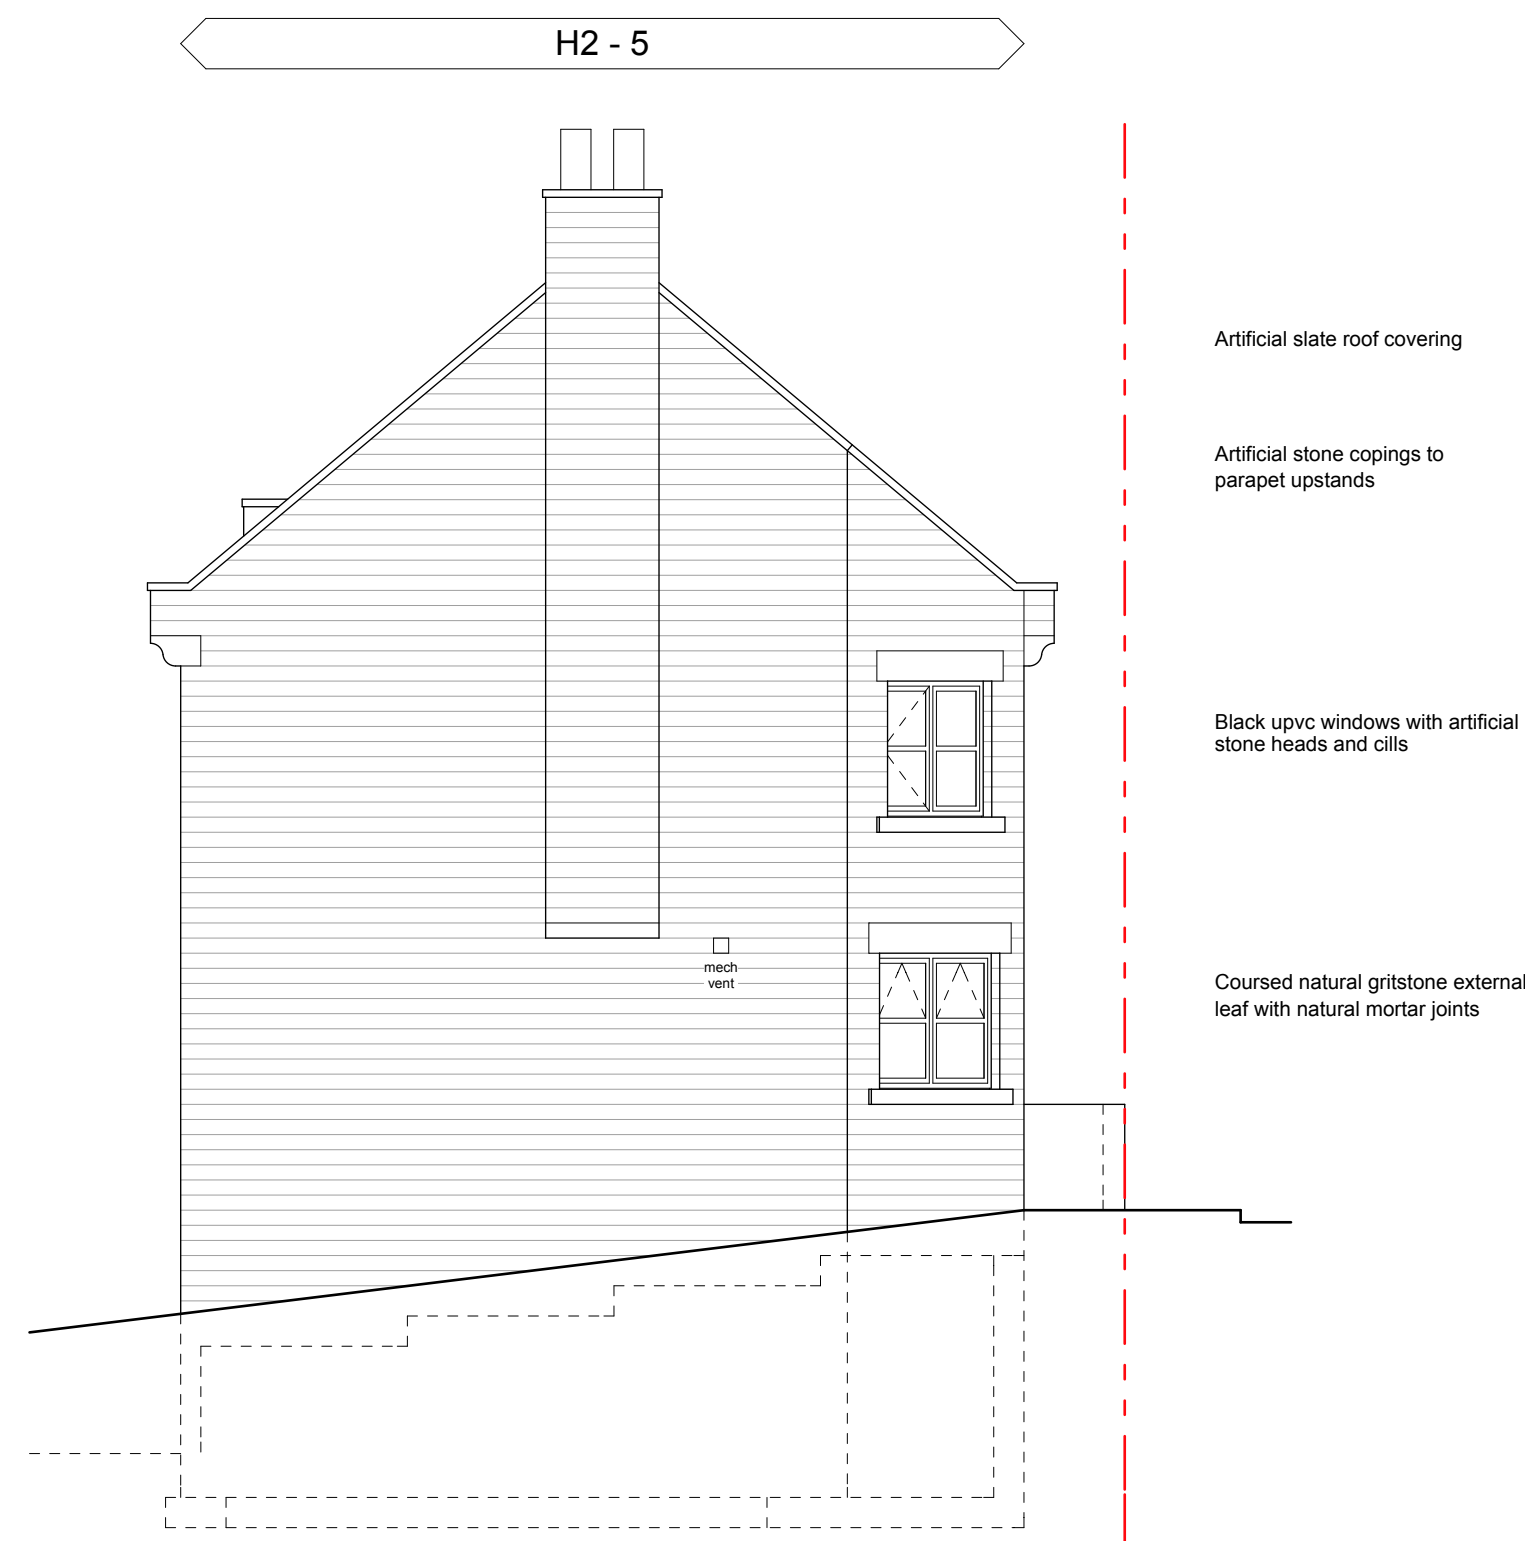

Block B - Front / West Elevation (The Green)

Block B - Side / North Elevation (Green Road)