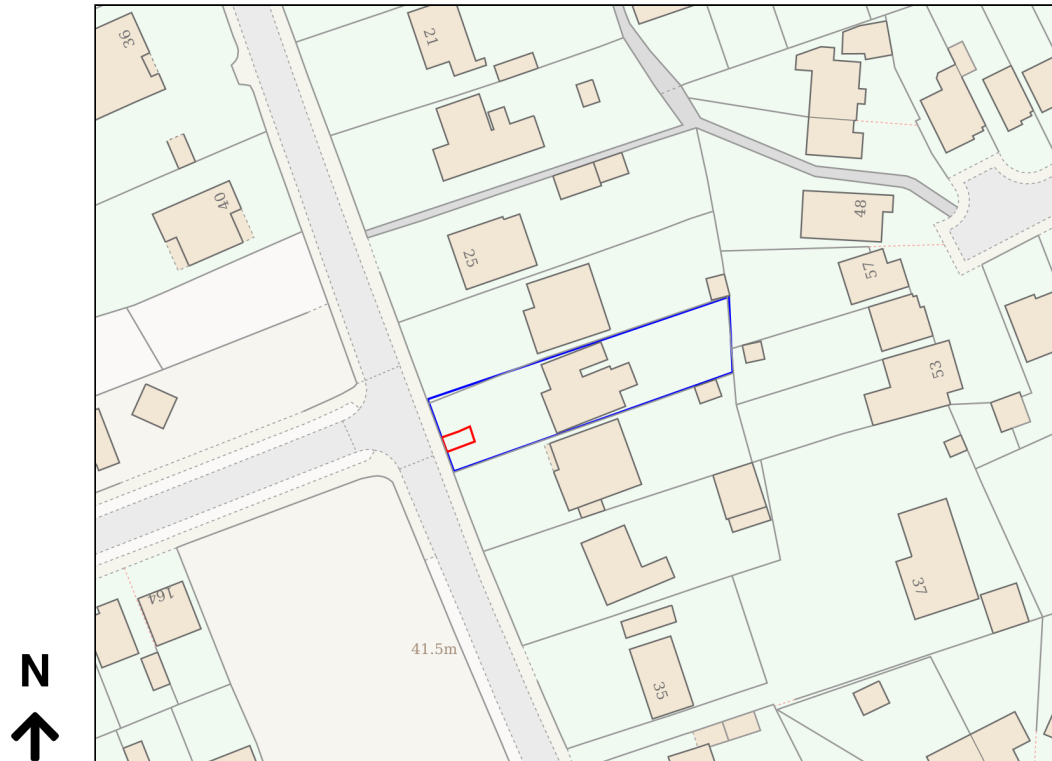

# Location Plan

Site Address: Penrhyn, 29, Carrs Lane, Cudworth, Barnsley, S72 8EQ

Date Produced: 17-Nov-2025

Scale: 1:1250 @A4

Planning Portal Reference: PP-14494385v1