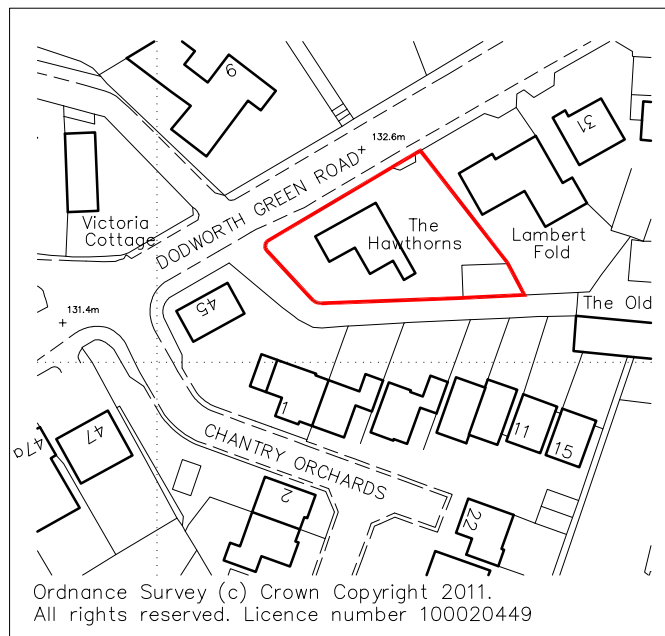

North

THE HAWTHORNES
DODWORTH GREEN ROAD
DODWORTH
BARNSELY

LOCATION PLAN

Scale 1:1250

Date Dec 11

Ref 11.52

Drwg No OS1

 **mboothdesign**
architectural design and building consultants