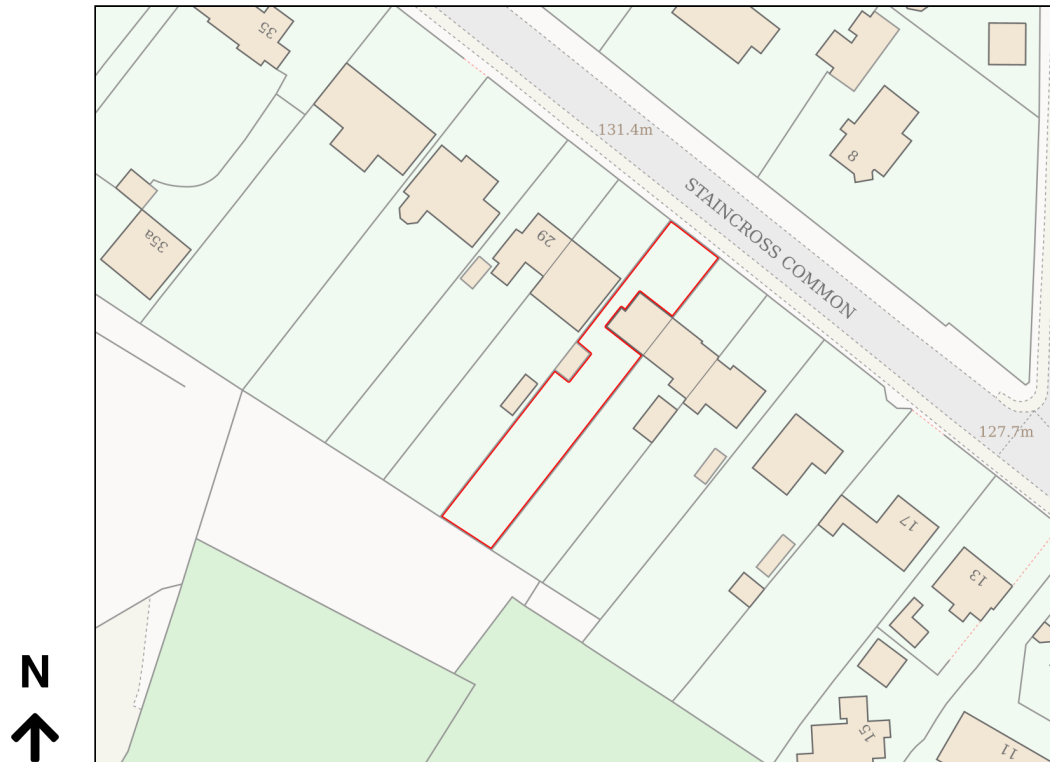

Location Plan

Site Address: 25, Staincross Common, Staincross, Barnsley, S75 6JD

Date Produced: 27-Apr-2026

Scale: 1:1250 @A4

Planning Portal Reference: PP-14889272v1