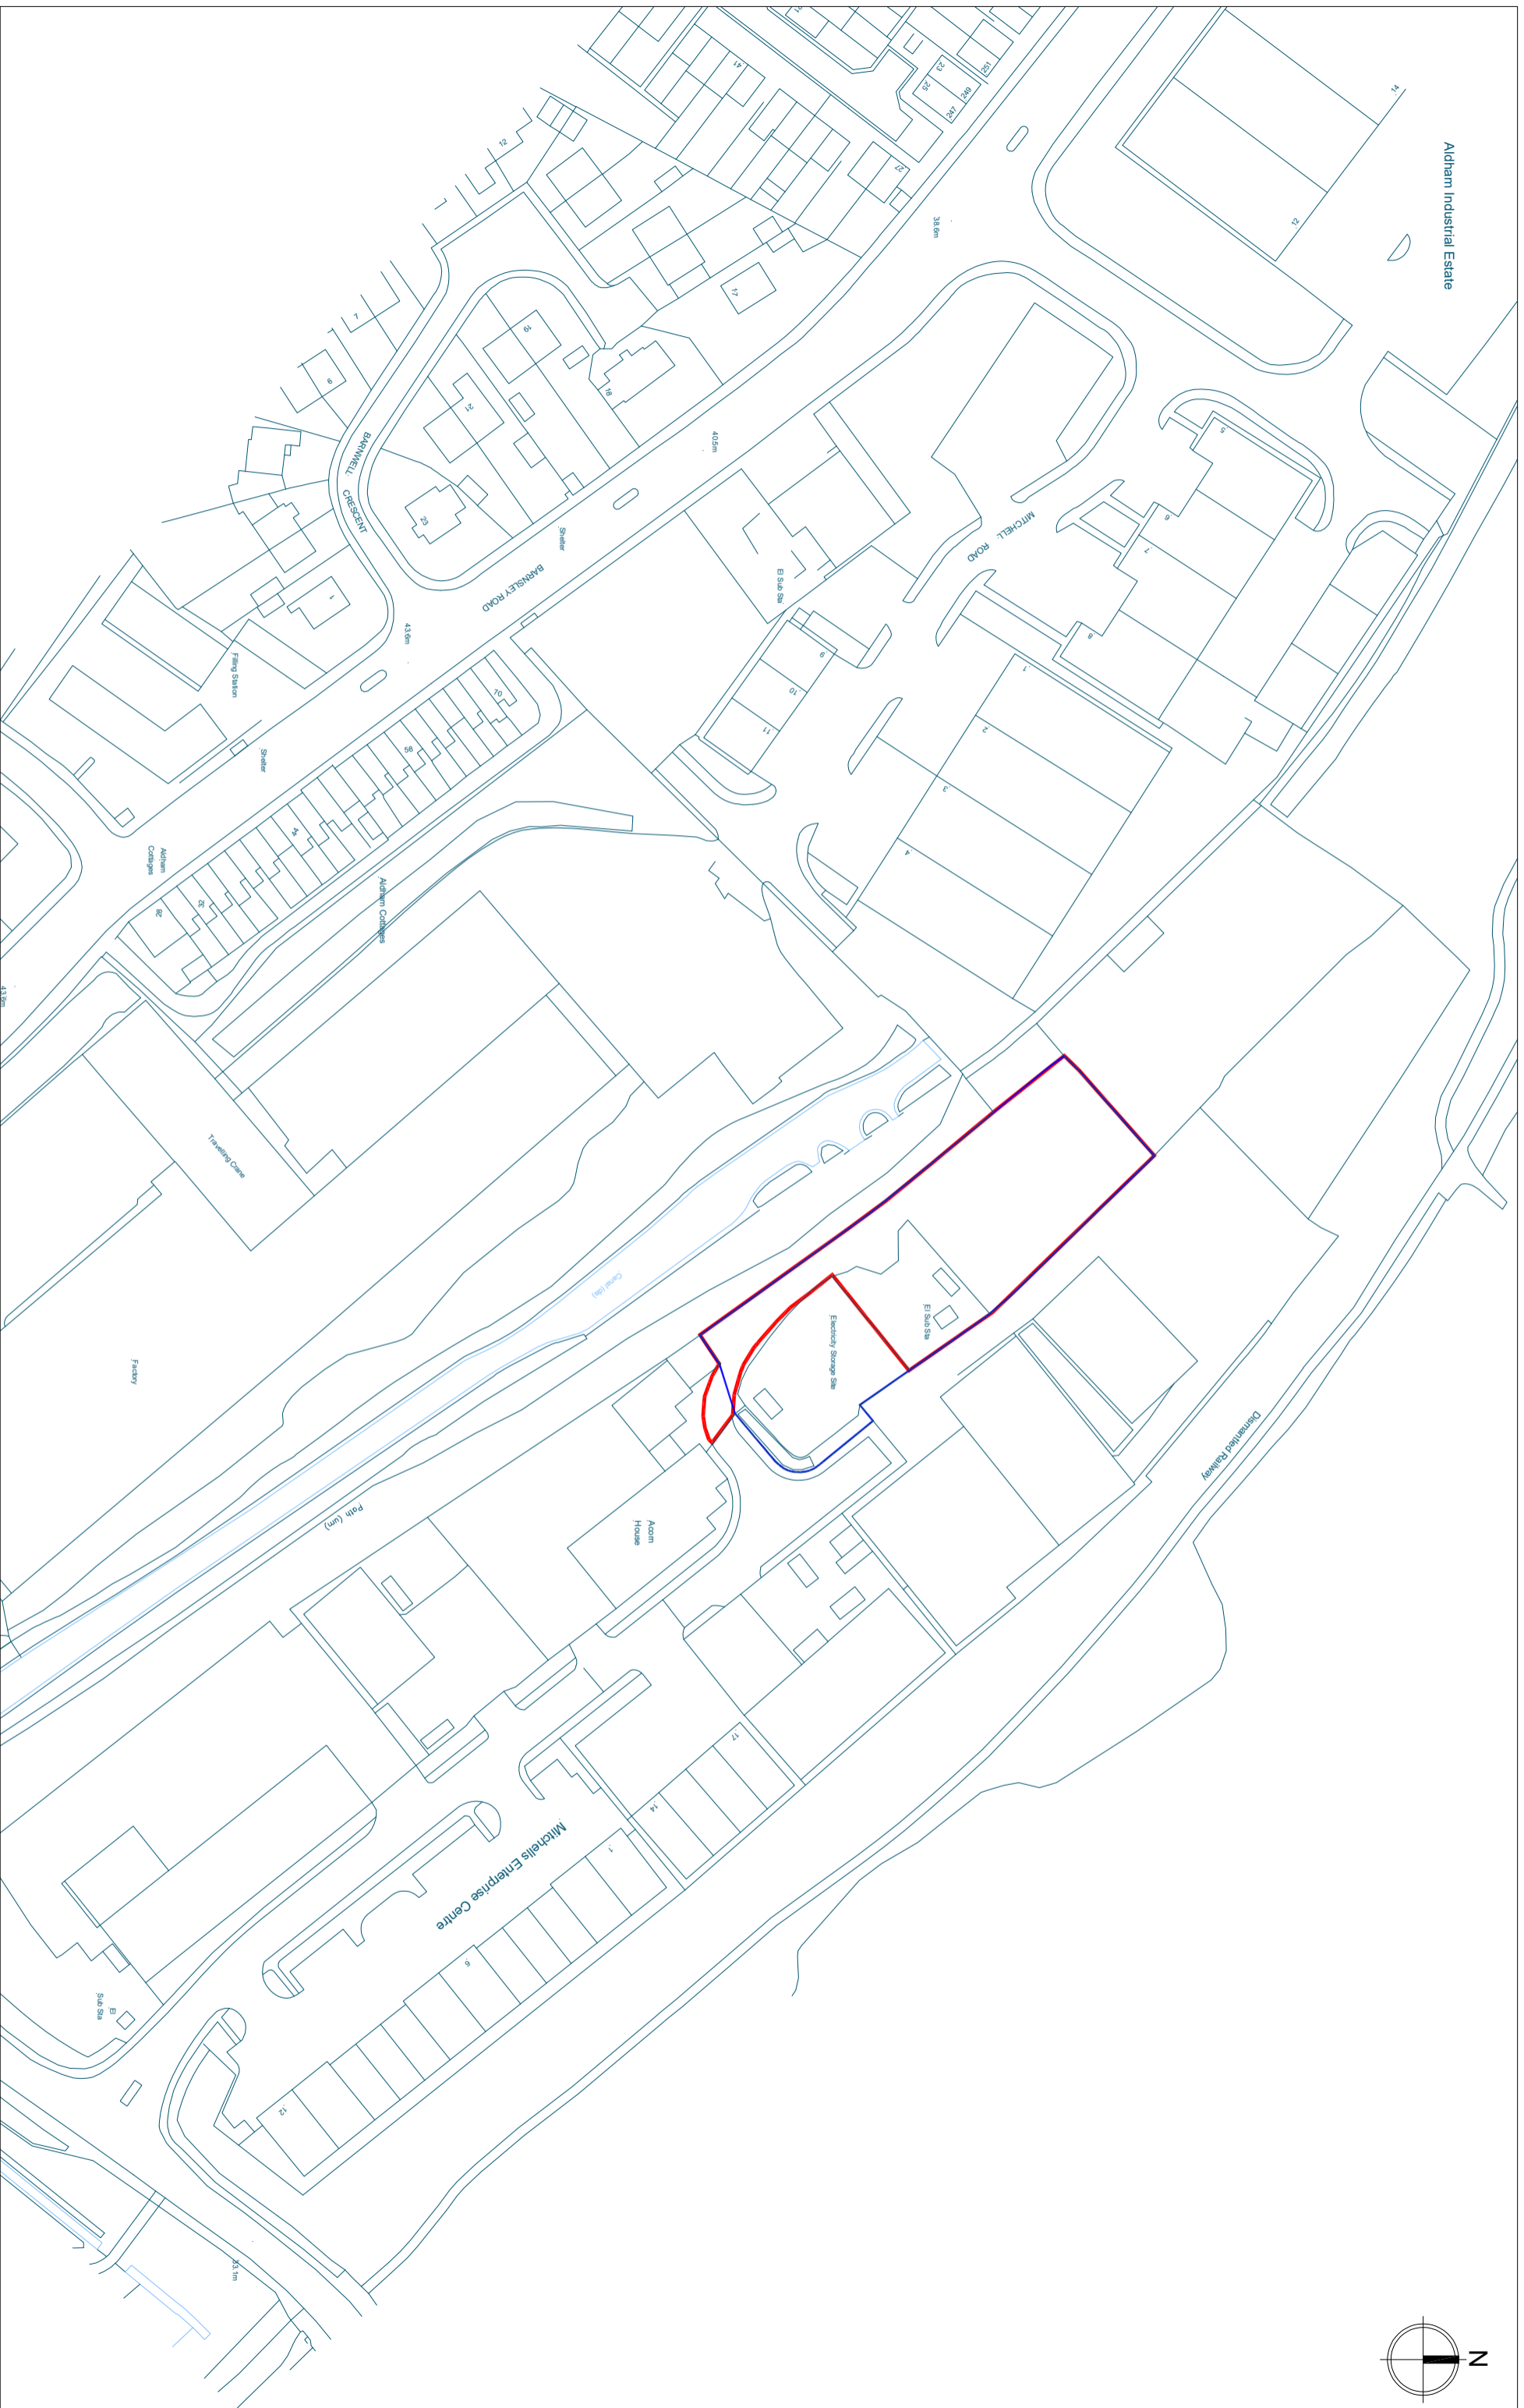

Aldham Industrial Estate

Development Site Boundary

Landownership Boundary

MERCIA
POWER RESPONSE

MERCIA POWER RESPONSE LTD

Strelley Hall
Main Street
Strelley
Nottingham
Nottinghamshire
NG8 6PE

TITLE: Mitchells Ind Estate Battery Scheme - Location Plan

DATE: 17/12/2024

DRAWN BY: P.FORD

DRAWING NO.
MPR-MIPB-002

SCALE 1:1250@A3

Rev: