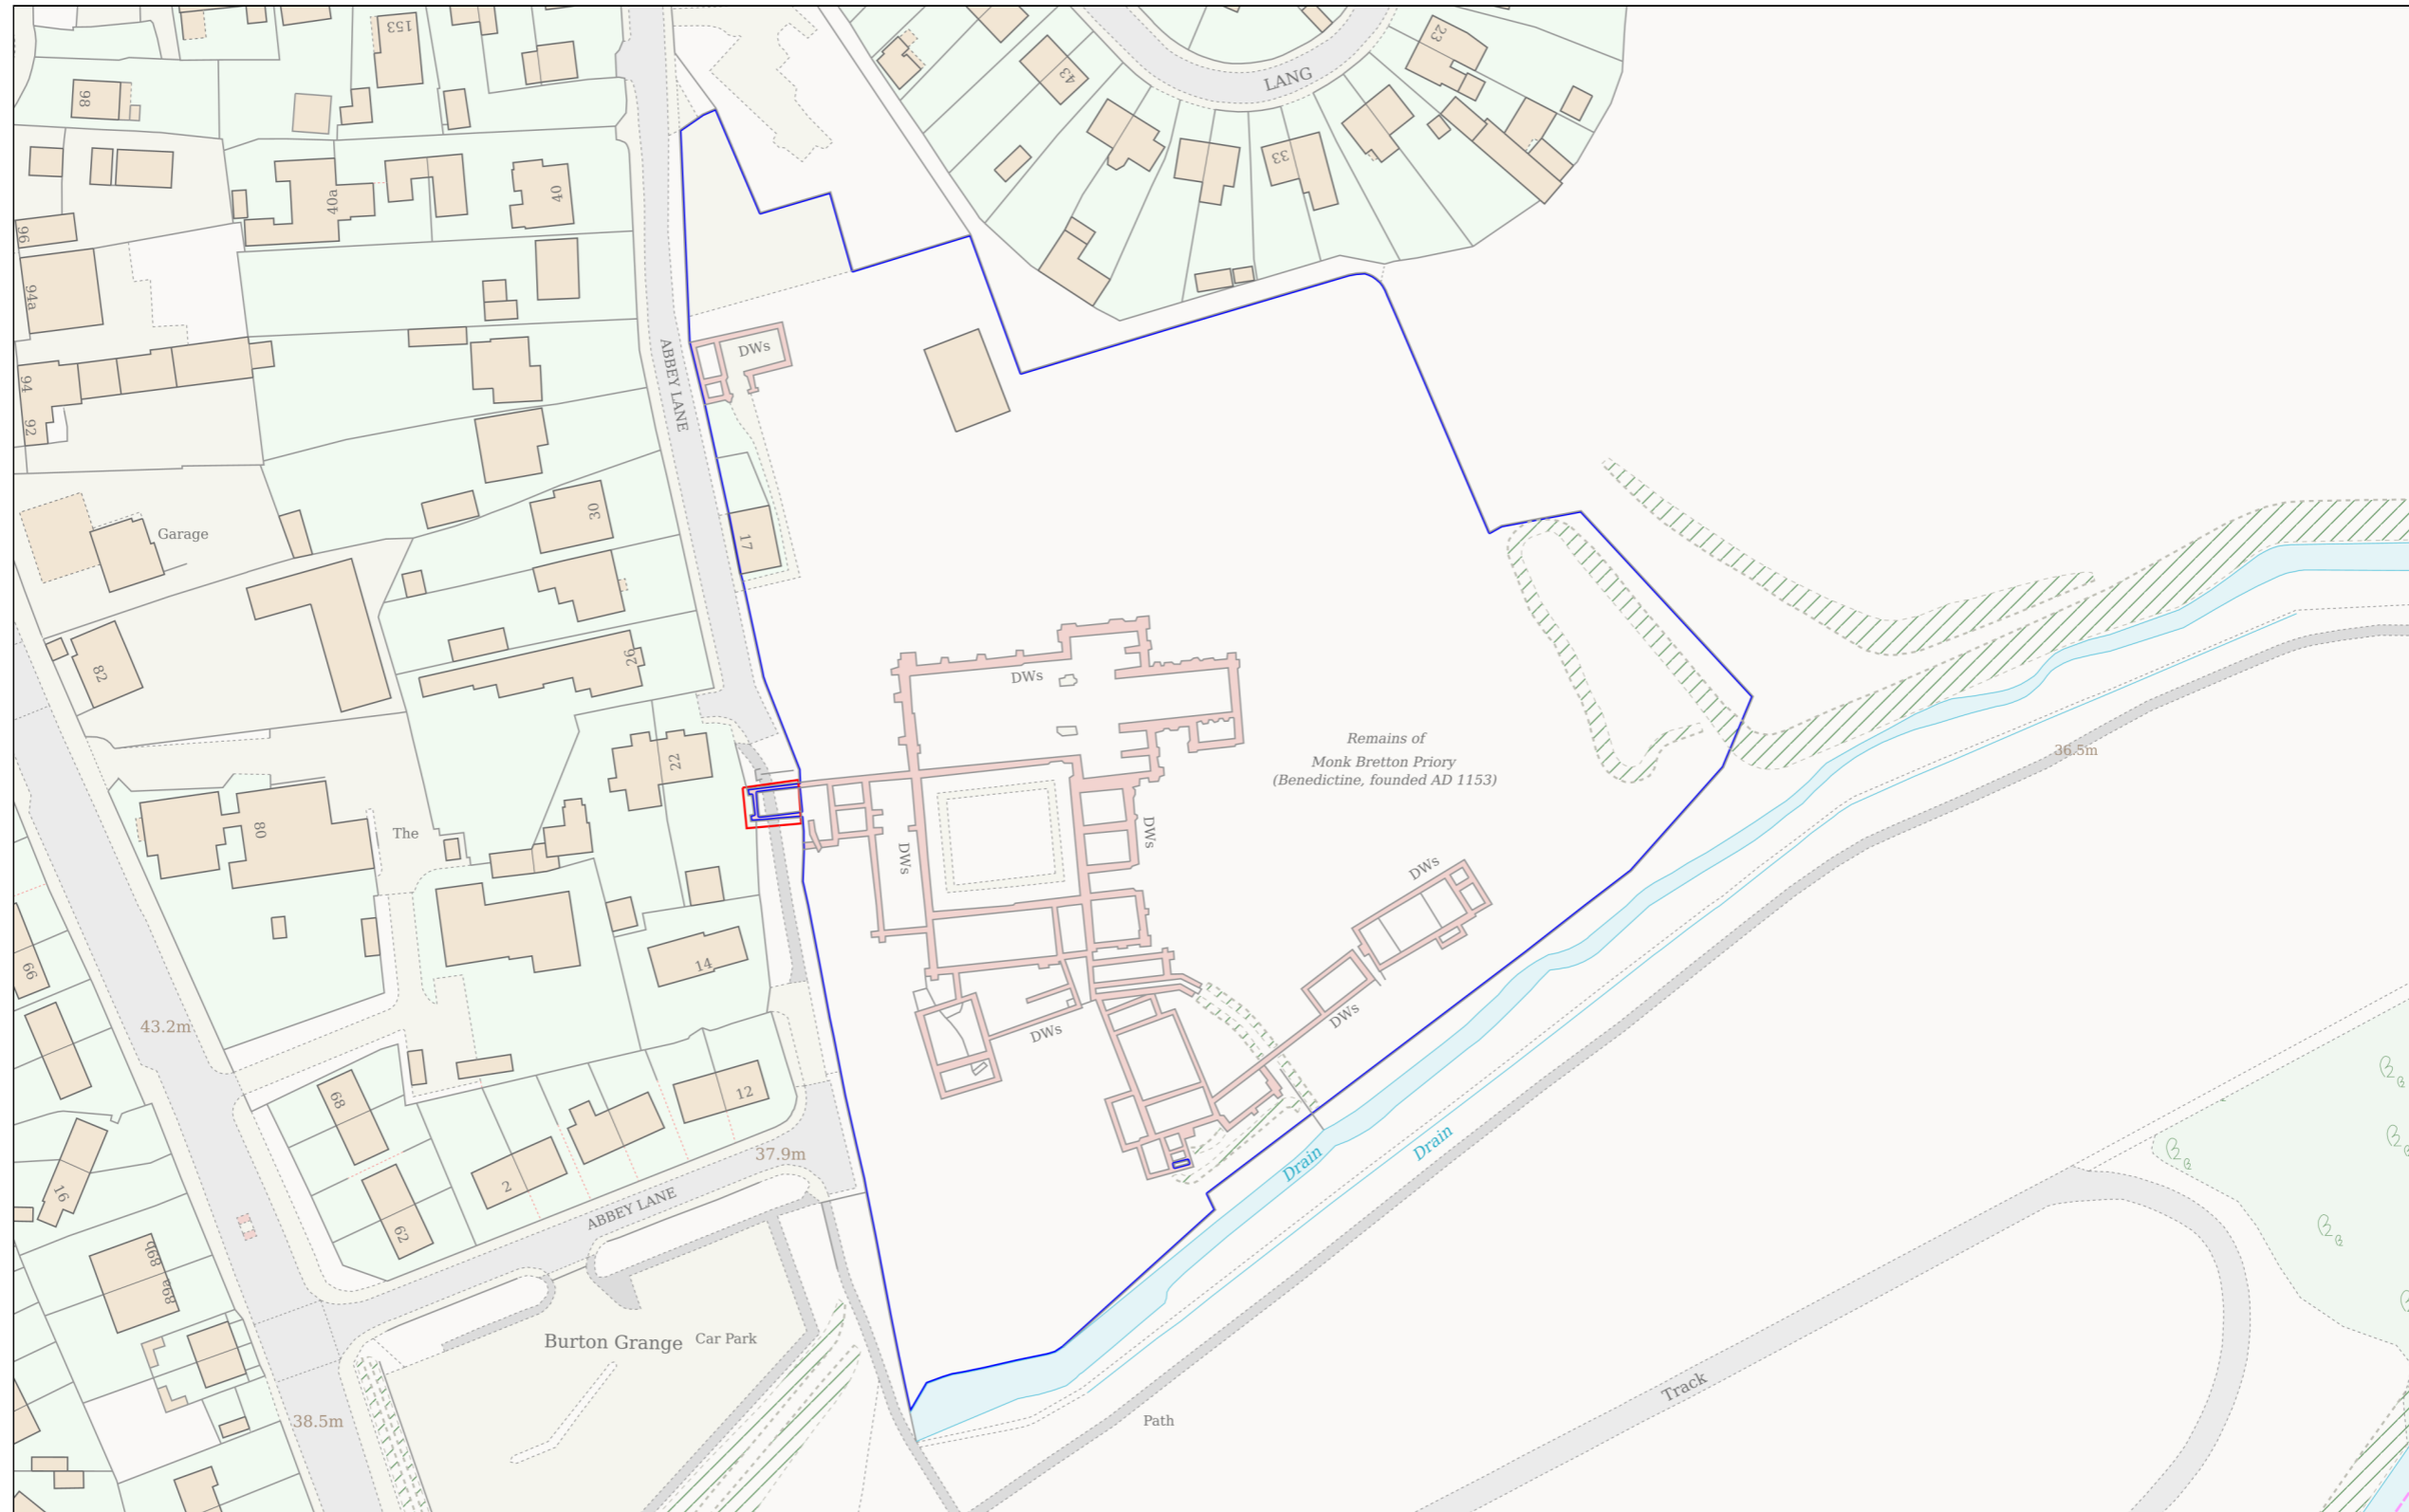

Location Plan

Site Address: Monk Bretton Priory Bmhc Asset Id A00866, Abbey Lane, Lundwood, Barnsley, S71 5QD

Date Produced: 23-Apr-2026

Scale: 1:1250 @A3

Planning Portal Reference: PP-14686195v1