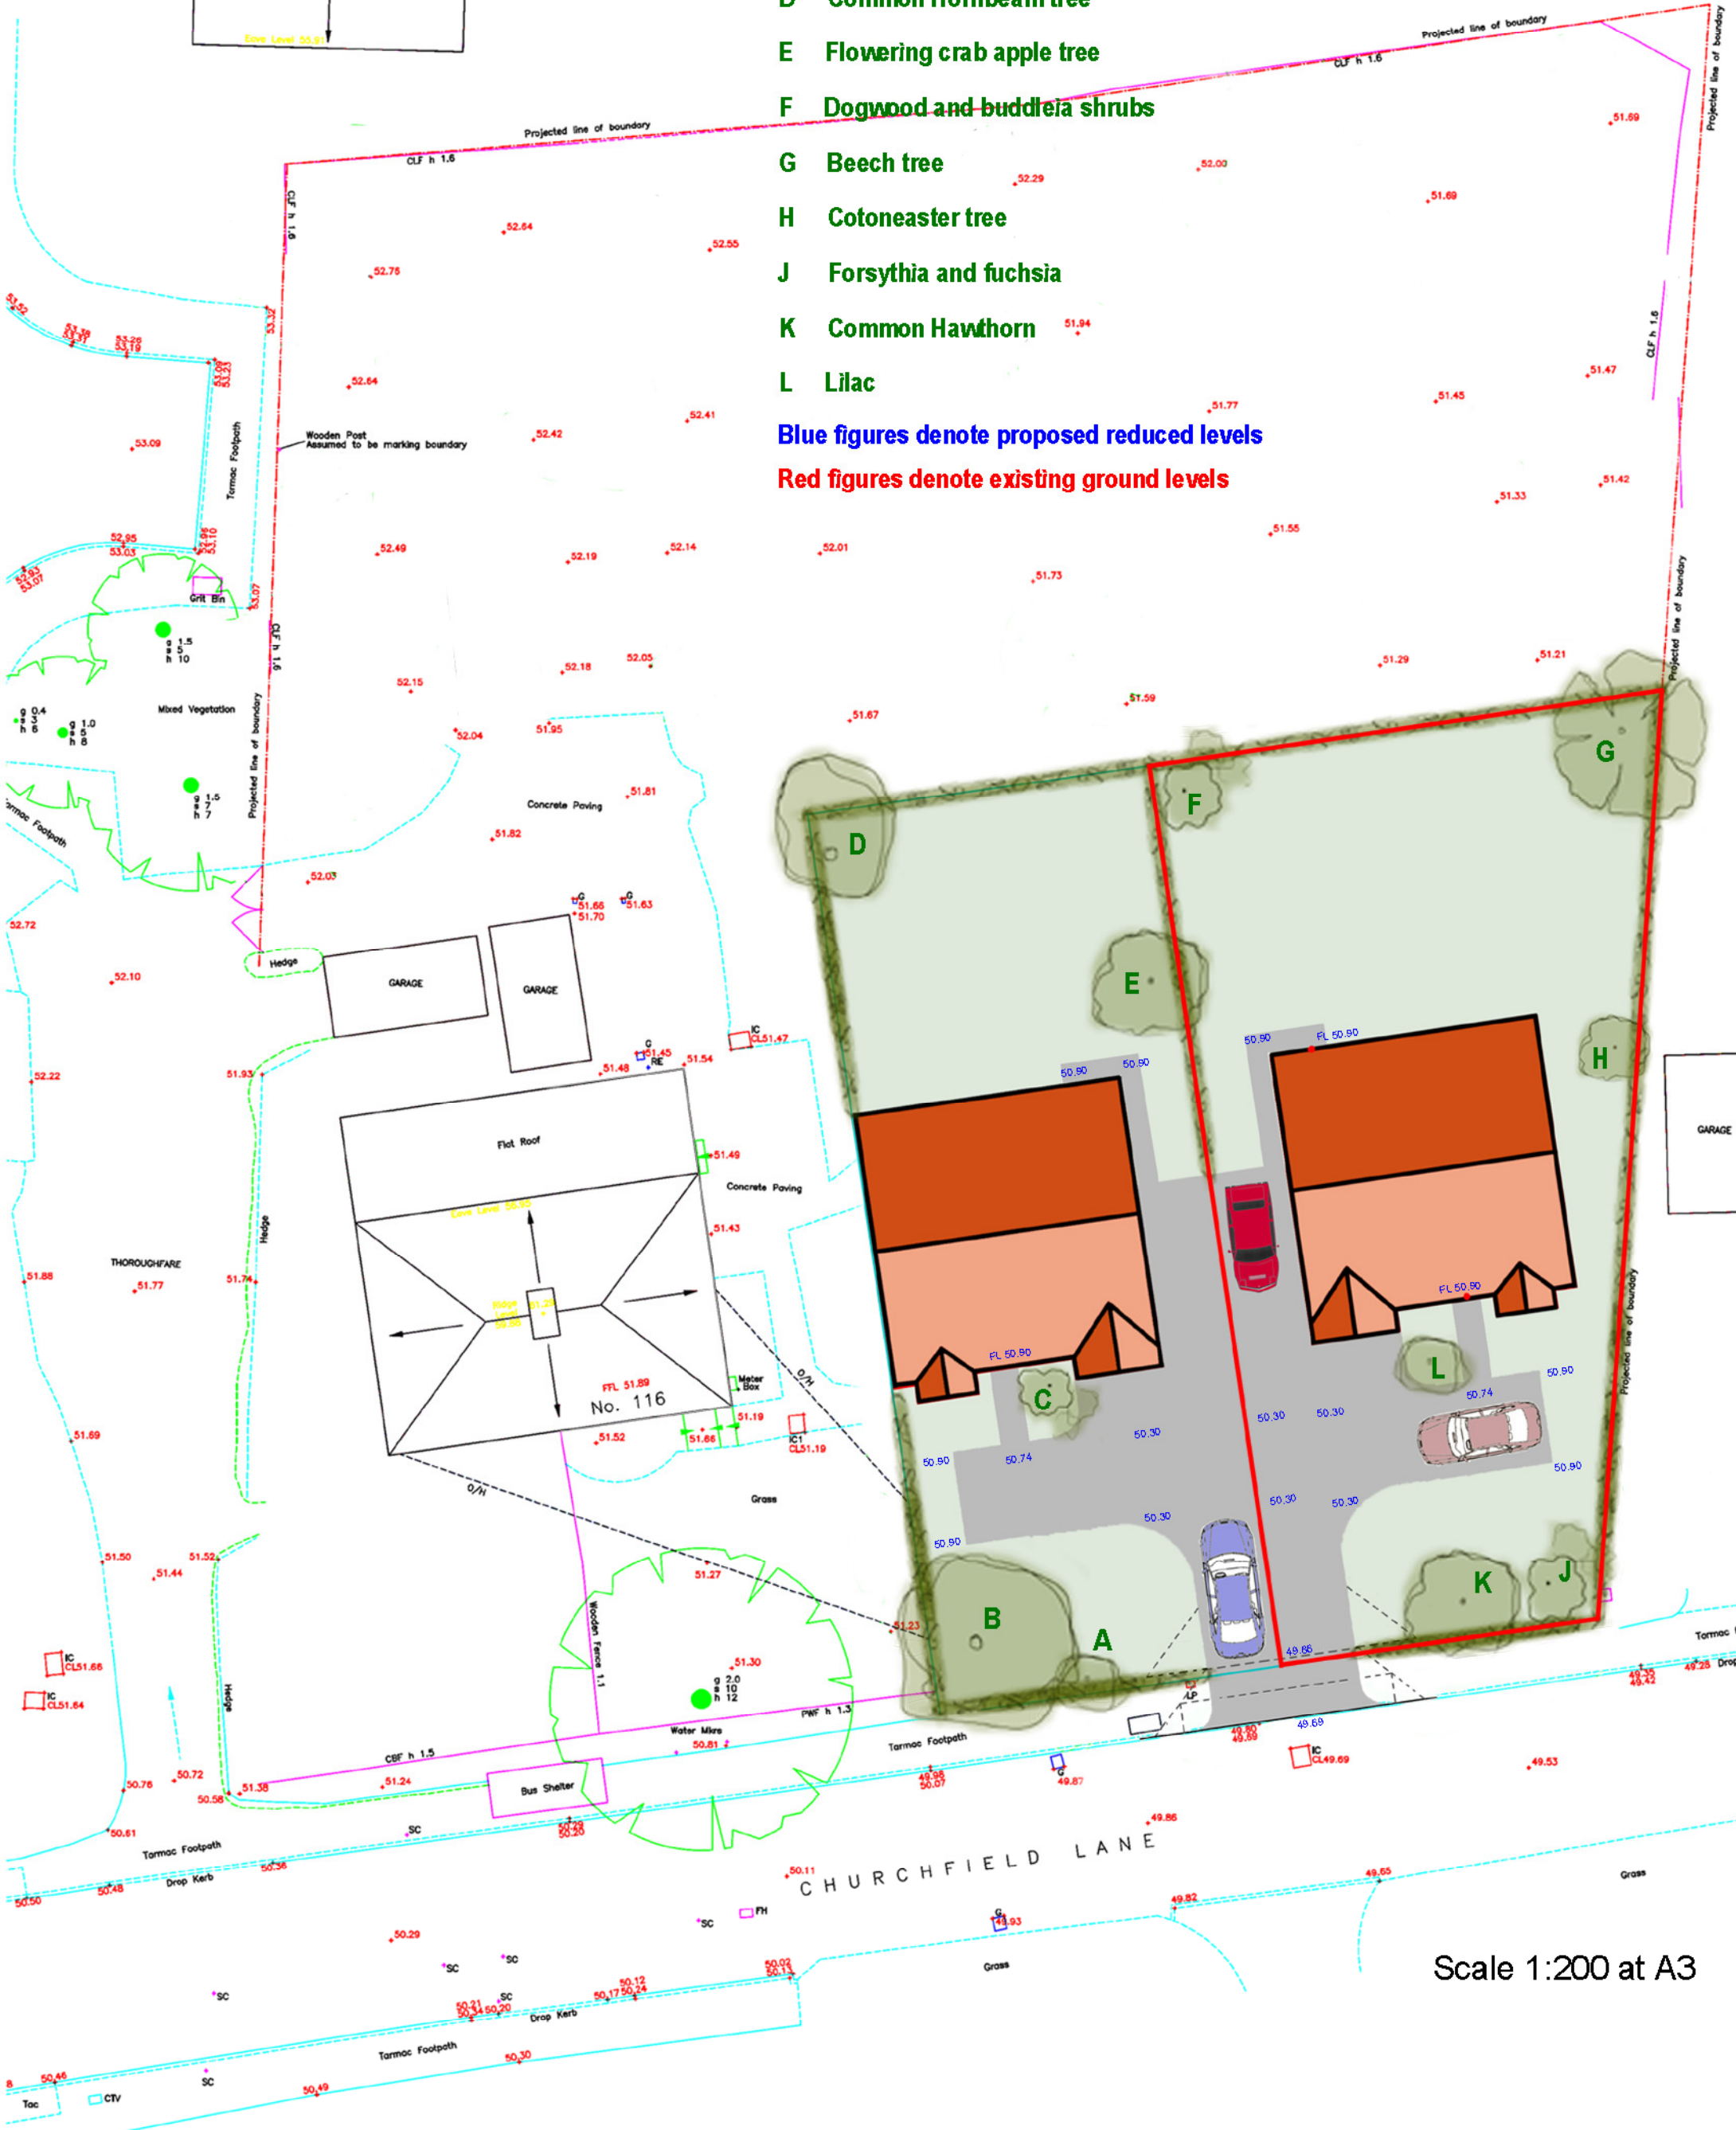

### Tree planting schedule

- A Weeping cotoneaster tree
- B Himalayan Birch Tree
- C Azalea and Berberis shrubs
- D Common Hornbeam tree
- E Flowering crab apple tree
- F Dogwood and buddleia shrubs
- G Beech tree
- H Cotoneaster tree
- J Forsythia and fuchsia
- K Common Hawthorn
- L Lilac

Blue figures denote proposed reduced levels

Red figures denote existing ground levels

Scale 1:200 at A3

## Site Layout Plan