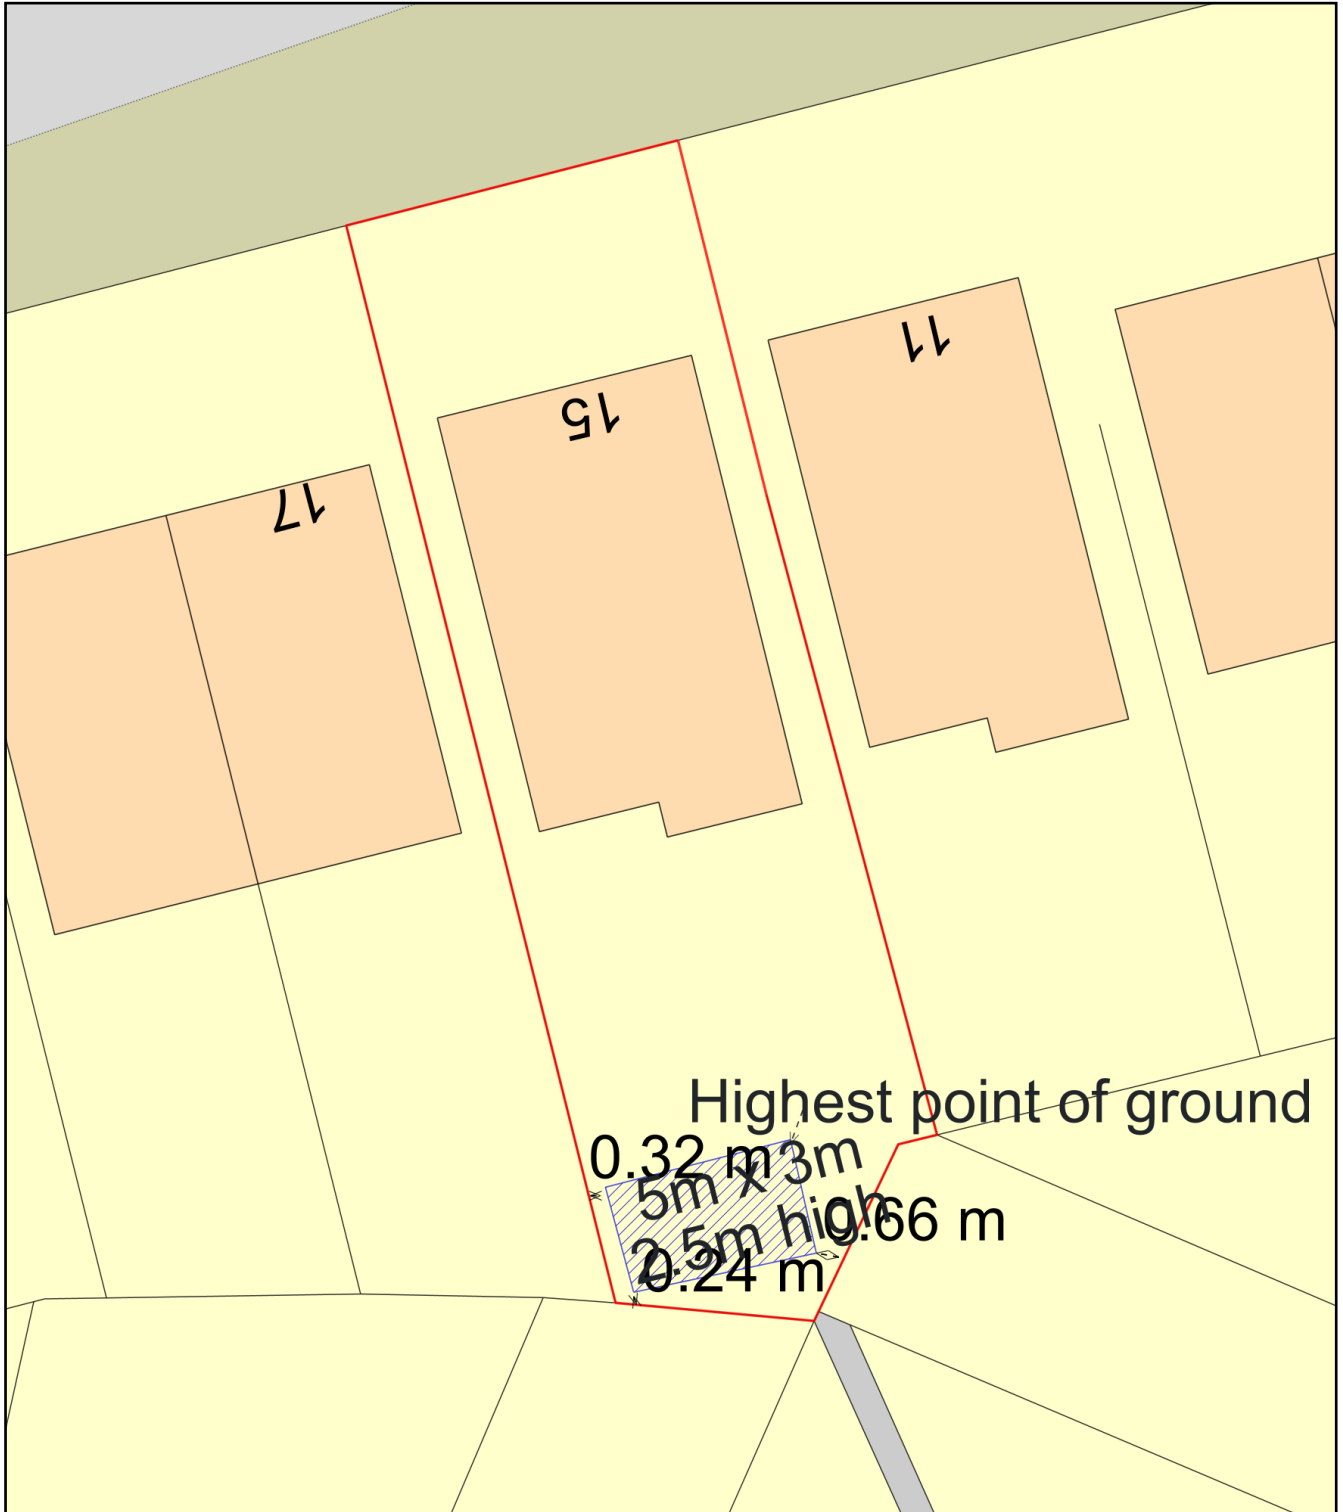

15 Collier Way- Garden Room

Plan Produced for: Dominic Chambers

Date Produced: 19 Apr 2023

Plan Reference Number: TQRQM23109121919689

Scale: 1:200 @ A4