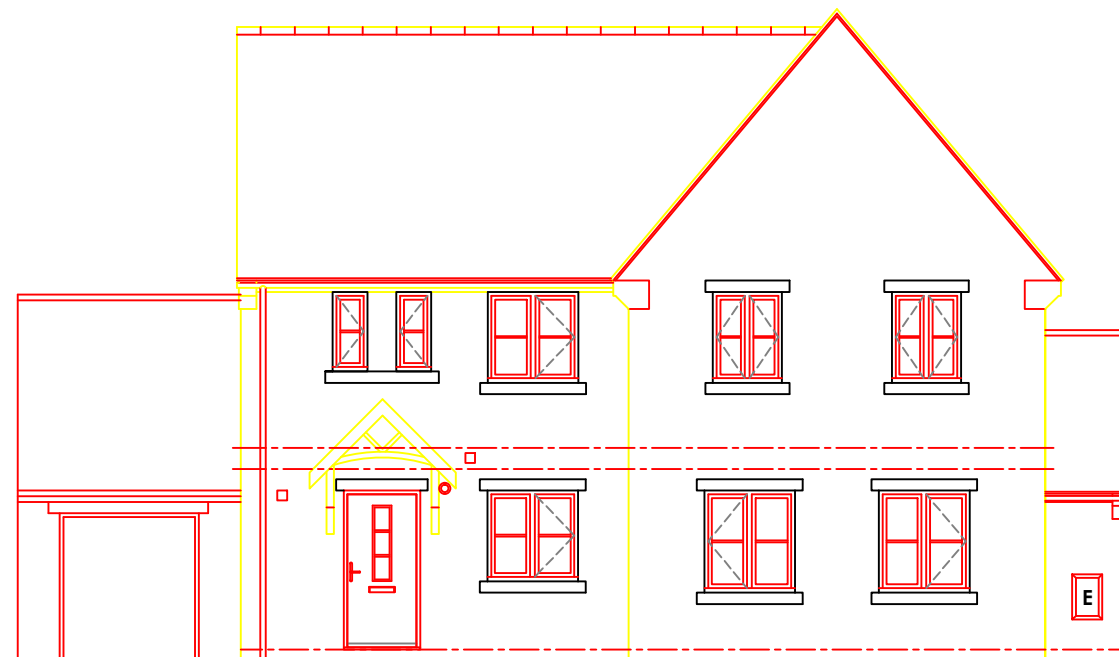

REAR ELEVATION

SIDE ELEVATION

SIDE ELEVATION

FRONT ELEVATION

**REV B 15-03-16 GARAGE ENLARGED
REV A 11-02-16 GARAGE ADDED**

Revision :

Scale : 1:50 @A3

Date : JAN 2016

Drawn by :

Project : DEVELOPMENT AT
NEWSOME AVE
WOMBWELL

Title : Type F/H
ELEVATIONS

Drg No : 15-126-F/H 3 Rev : B