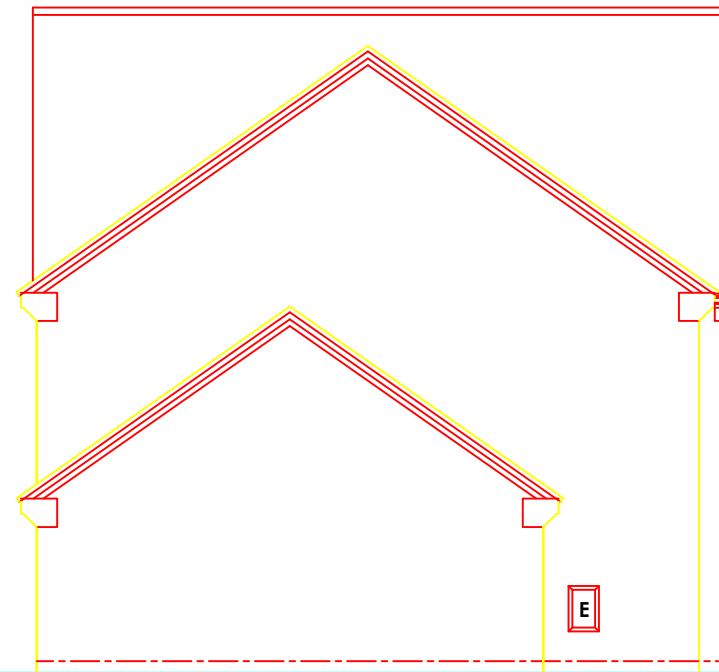

REAR ELEVATION

SIDE ELEVATION

SIDE ELEVATION

FRONT ELEVATION

**REV B 15-03-16 GARAGE ENLARGED
REV A 11-02-16 GARAGE ADDED**

Revision :

Scale : 1:50 @A3

Date : JAN 2016

Drawn by :

Project : DEVELOPMENT AT
NEWSOME AVE
WOMBWELL

Title : Type F/H
ELEVATIONS

Drg No : 15-126-F/H 3 Rev : B