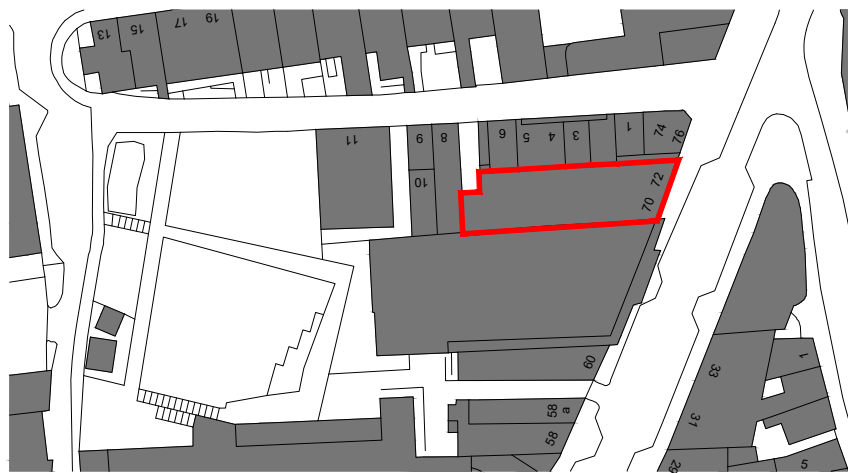

HANSON STREET

ELDON STREET

MIDLAND STREET

HANSON STREET

ELDON STREET

NORTH

ISSUED FOR CONSTRUCTION

REVISION	DATE	DRAWN	CHECKED	DESCRIPTION	SCALE	DATE
CLIENT	MR CORBETT				1:1250@A4	SEPT 2022
PROJECT	70 - 76 ELDON STREET, BARNSELEY				ML	
DRAWING TITLE	LOCATION PLAN				JOB NUMBER	DRAWING NO. REVISION
					2239	100

TIMEARCHITECTS

Ordnance Survey (c) Crown Copyright 2017.
All rights reserved. Licence number 100022432