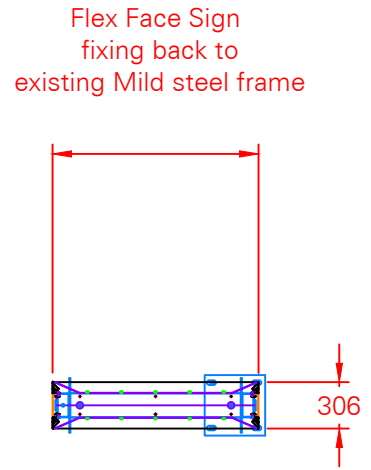

SIGN 3
 New flex face sign to fit back to existing mild steel sub frame.
 the flex face is to be illuminated by 75 white leds each side.
 300 CD/M²

Face View

Side View

QSF001 ISSUE 2

Tara Signs Ltd St Peters Place Western Road
 Lancing West Sussex BN15 8SB
 T: 0044 (0)1903 750710 tarasigns.com
 © 2020 - Tara Signs Ltd

Scale	1:50@A4
Tolerance ±	
Drg No	6.5 RENAULT TOTEM
Date	14/10/2022
Drawn By	PDT
Checked By	

Revisions	Date

Project	RICHARD SANDERS
	BRUNEL CLOSE
	NORTHFIELD AVENUE
	KETTERING, NOTTINGHAMSHIRE
	NN16 9HU
Title	RENAULT 6.5 TOTEM