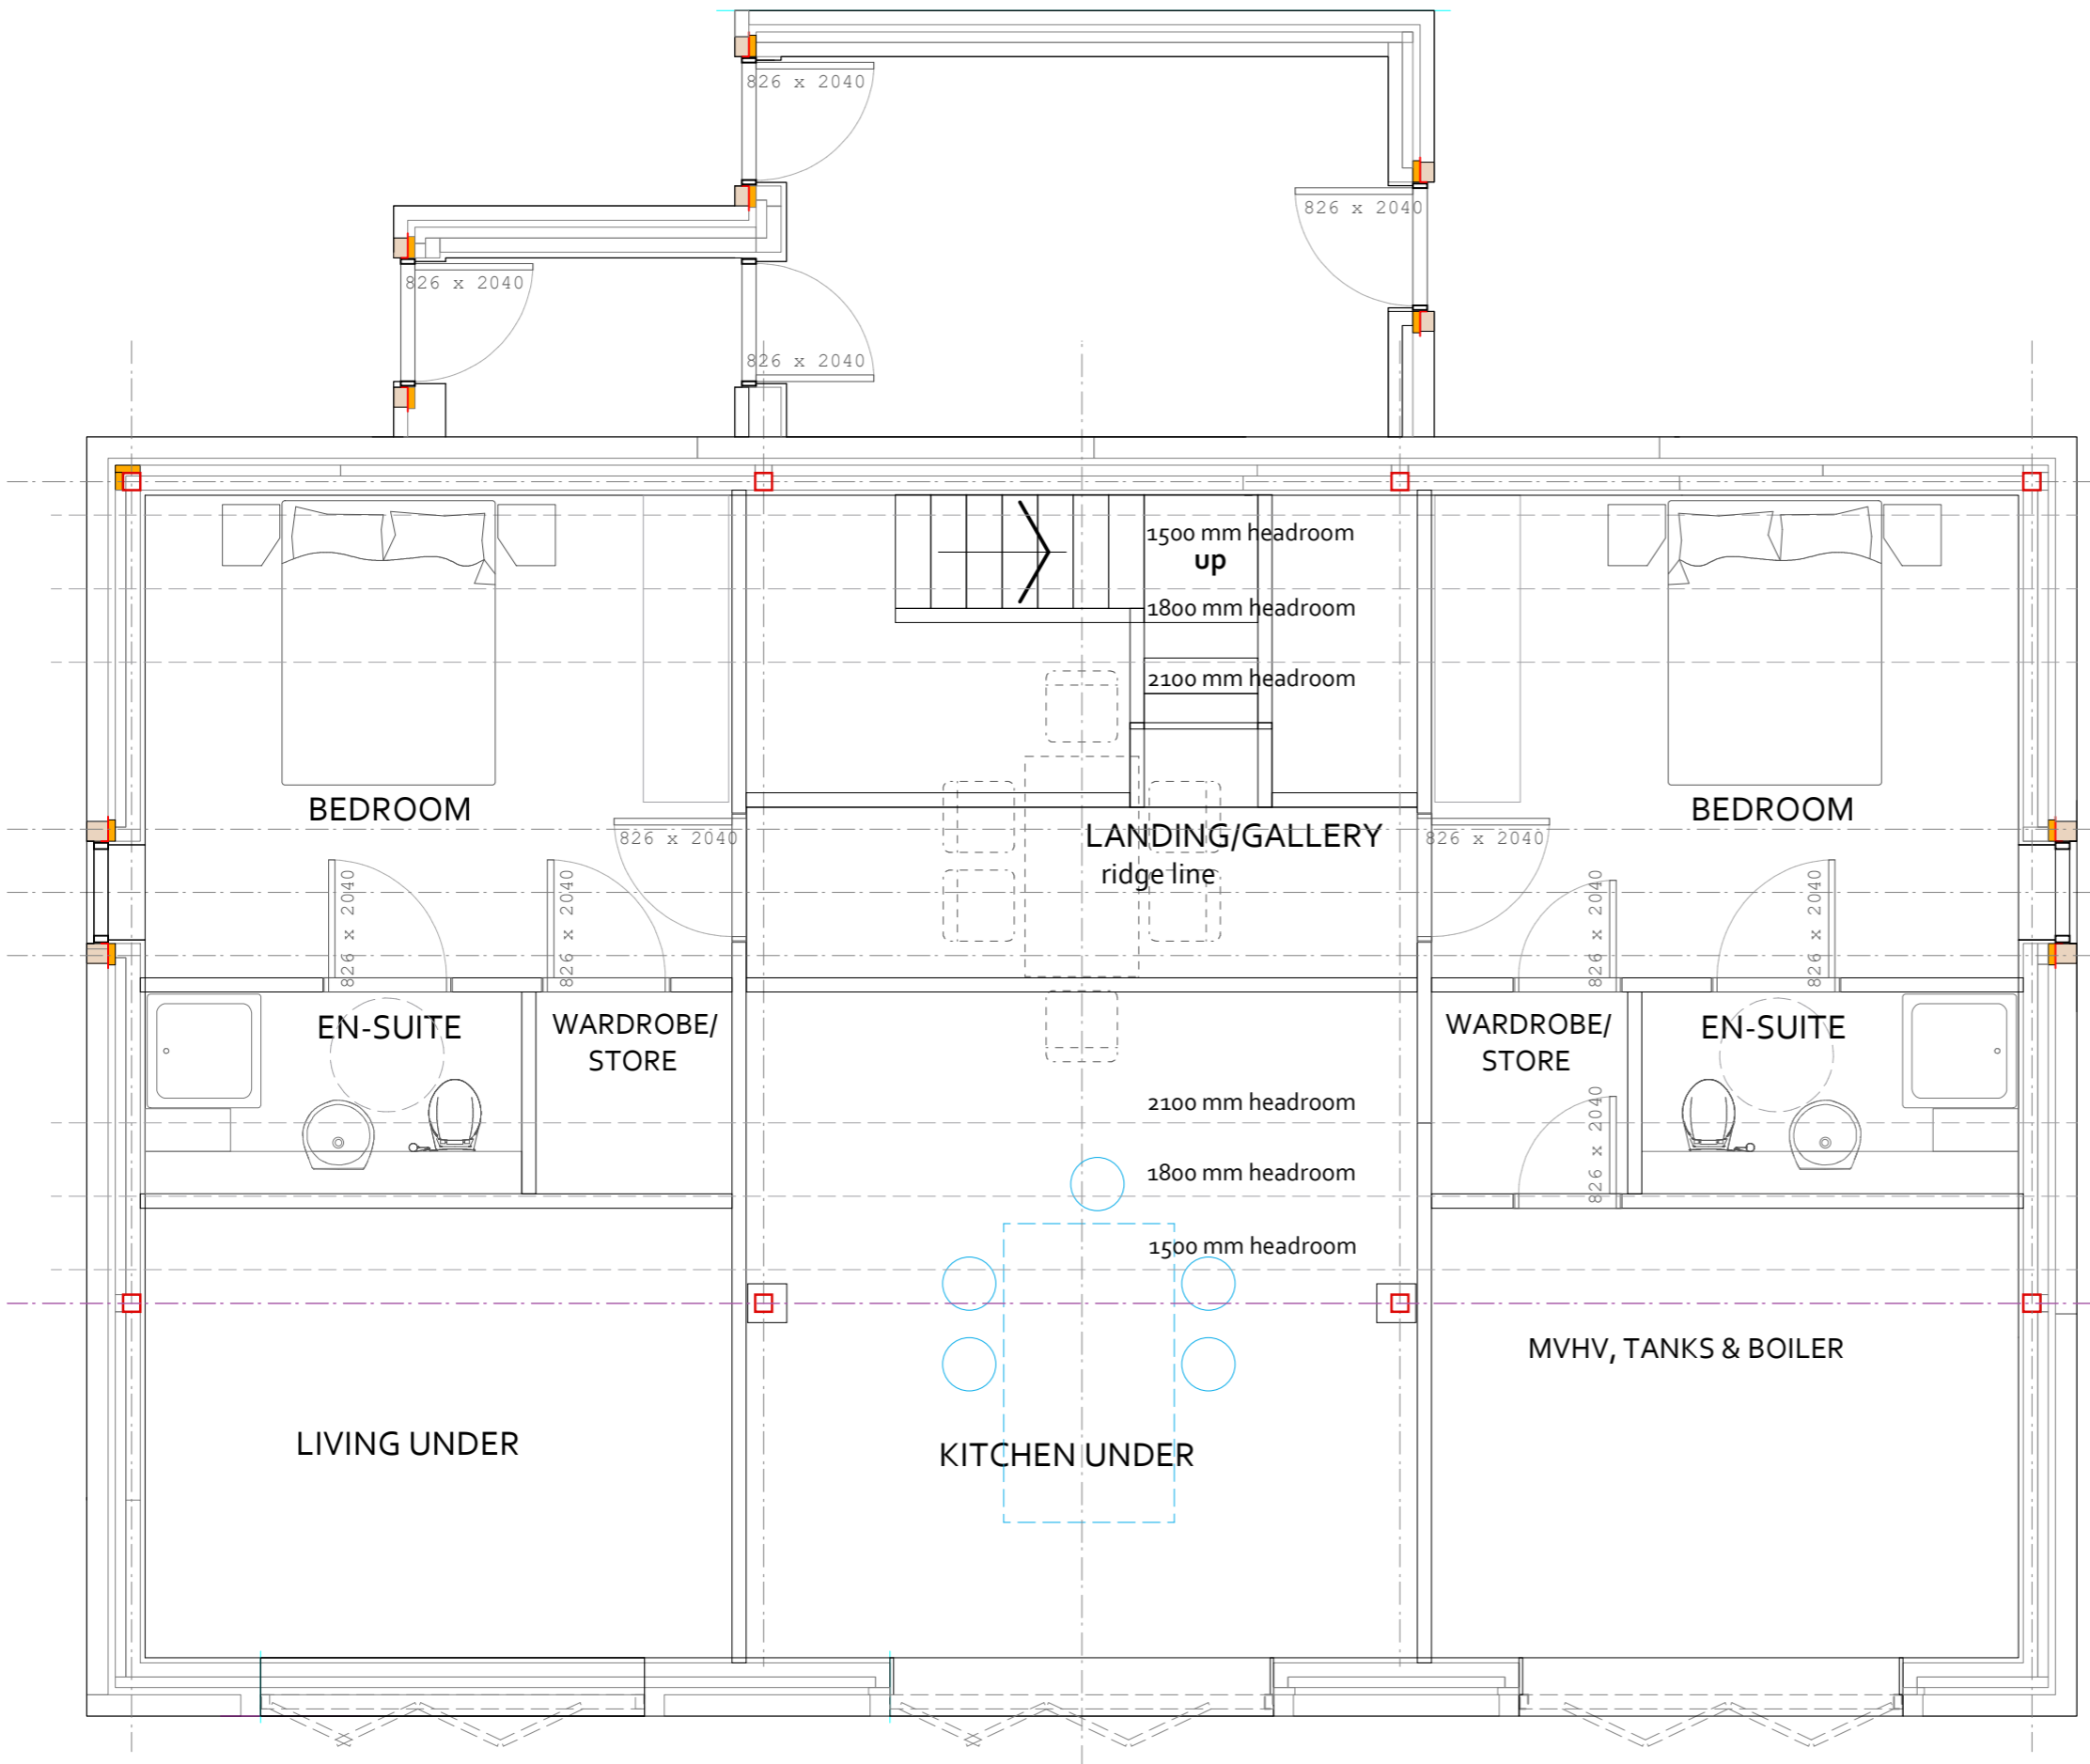

planning+drawing

All dimensions are approximate and to be verified by site measurement.

FIRST FLOOR PLAN

R01 - Plan prepared

WOOD ASSOCIATES
 architecture+interiors
 The Woodshed@Number 11, Thurstonland, Huddersfield, HD4 6YB

P R O J E C T

**Willow House, High Lane,
 Ingbirchworth, S36 7GG**

T I T L E

**PROPOSED FIRST
 FLOOR PLAN**

S C A L E D A T E D R A W I N G N o .

1 : 50 @ A3

Dec 2022

22028D-14-R01