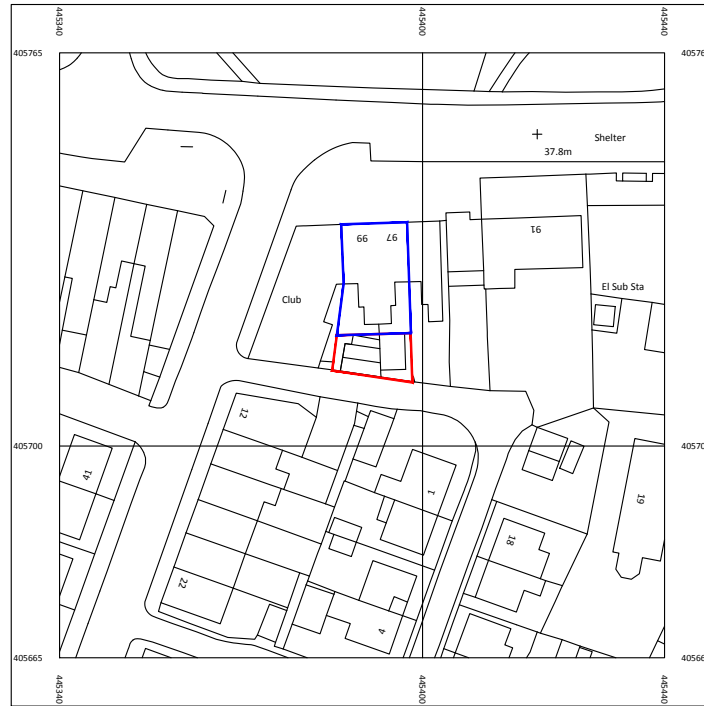

Ordnance Survey ©
Ukmapcentre.com

Serial number: 247305

Rev	Date	Description	Drawn	Approved

LLANA DESIGN SERVICES LIMITED
16 HEYBECK LANE
DEWSBURY WF12 7QY
Tel: +44 1924 440736

Client: **WALLIS METALS LTD**

Project: **DETACHED GARAGE ON LAND OFF KINGSWAY GROVE, THURNSCOE, BARNSELY S63 0JX**

Drawing: **LOCATION PLAN**