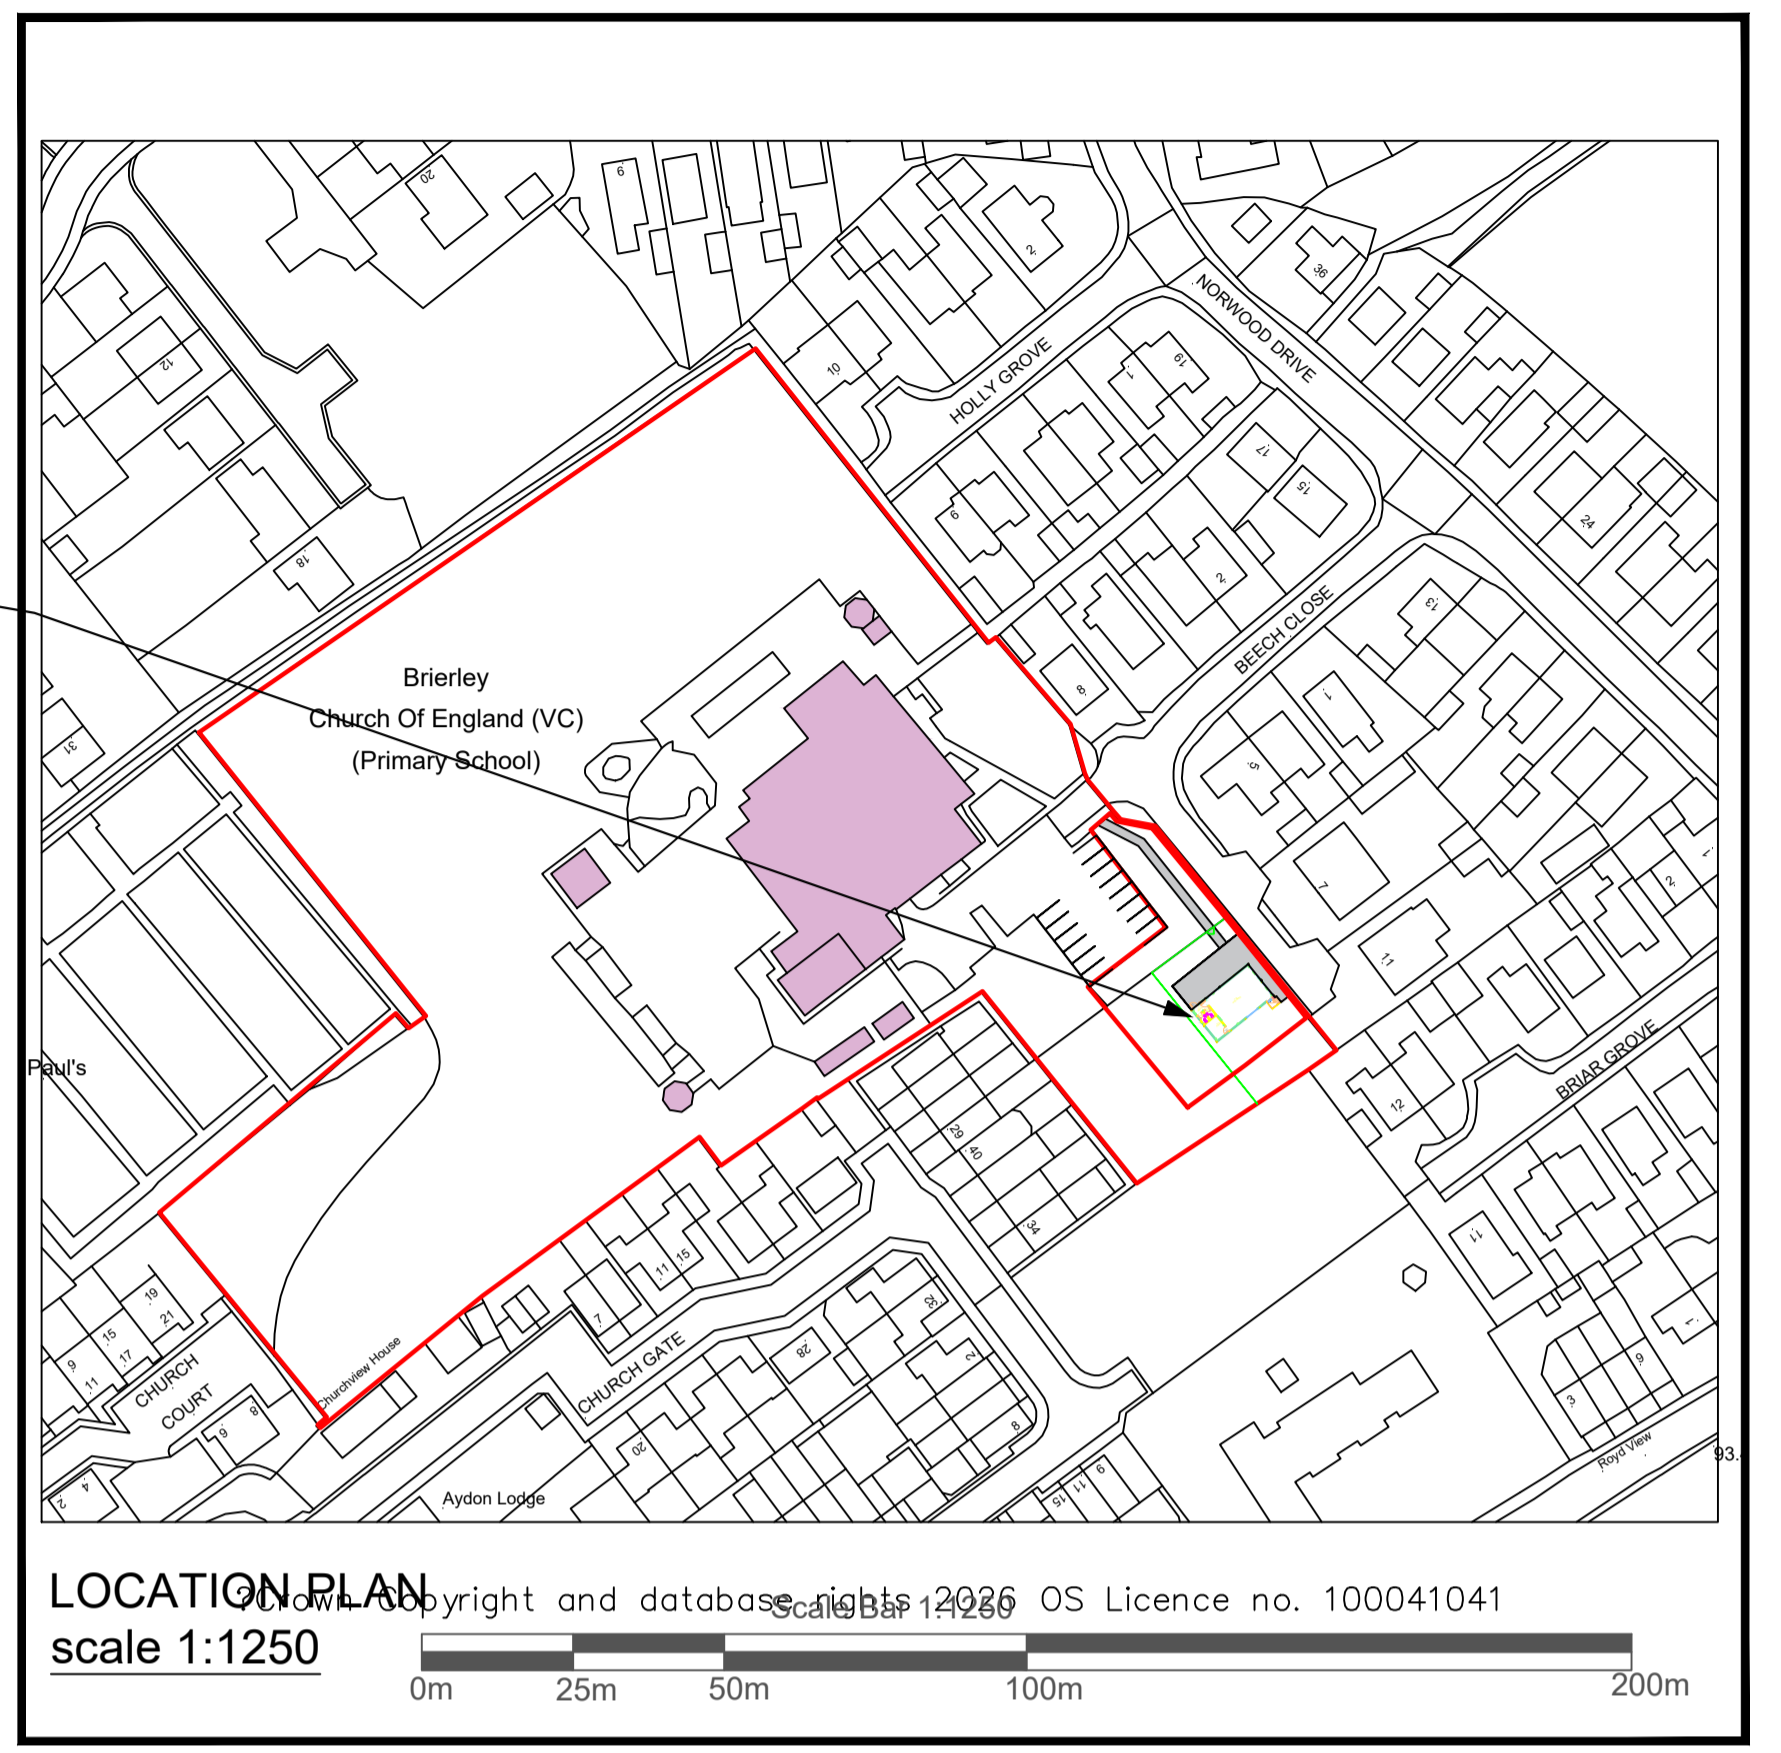

Proposed location of single storey Portakabin Building.

LOCATION PLAN  
scale 1:1250

© Crown Copyright 2020 OS Licence no.100041041  
Reproduction in whole or in part is prohibited without the prior permission of Ordnance Survey.

BLOCK PLAN  
scale 1:200  
Scale Bar (1:200)  
0m 10m 20m

Portakabin Limited 2000  
This drawing is the property of Portakabin Limited, it must not be copied or reproduced or divulged to anyone without written permission.

Title  
**Proposed Location & Block Plan**  
**Brierley CofE Primary School**  
at Beech Close,  
Barnsley  
S72 9EJ

Date: 8th May 2026  
Scale : 1:200 & 1:1250 @ A1  
Drawing Number  
TM BCOE LBP 001

Rev.	Date	Notes

**NOTES:**  
- Site plan is based on existing Ordnance Survey information  
- Responsibility is not accepted for errors made by others in scaling from this drawing. Contractors must check all dimensions on site. Discrepancies must be reported to the drawing owner before proceeding.