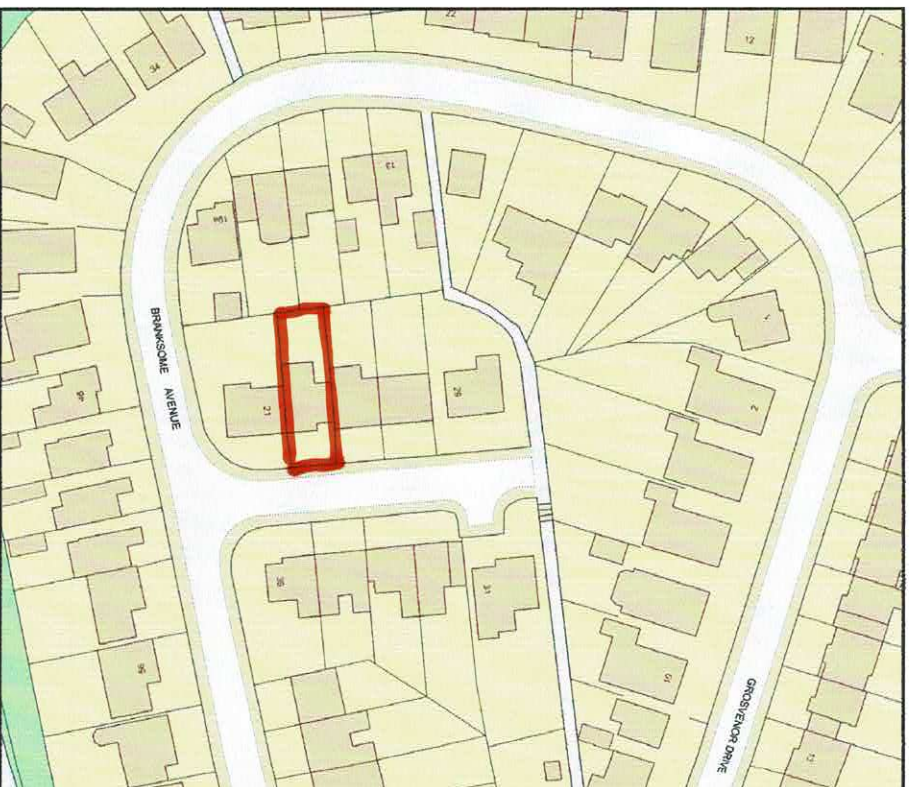

# 23 Branksome Ave

Plan Produced for: **Lindsay Watson**

Date Produced: 22 Mar 2024

Plan Reference Number: TORQM24082083701340

Scale: 1:1250 @ A4

# Block Plan 23 Branksome Ave

Plan Produced for: Lindsay Watson

Date Produced: 22 Mar 2024

Plan Reference Number: TORQM24082084539767

Scale: 1:500 @ A4