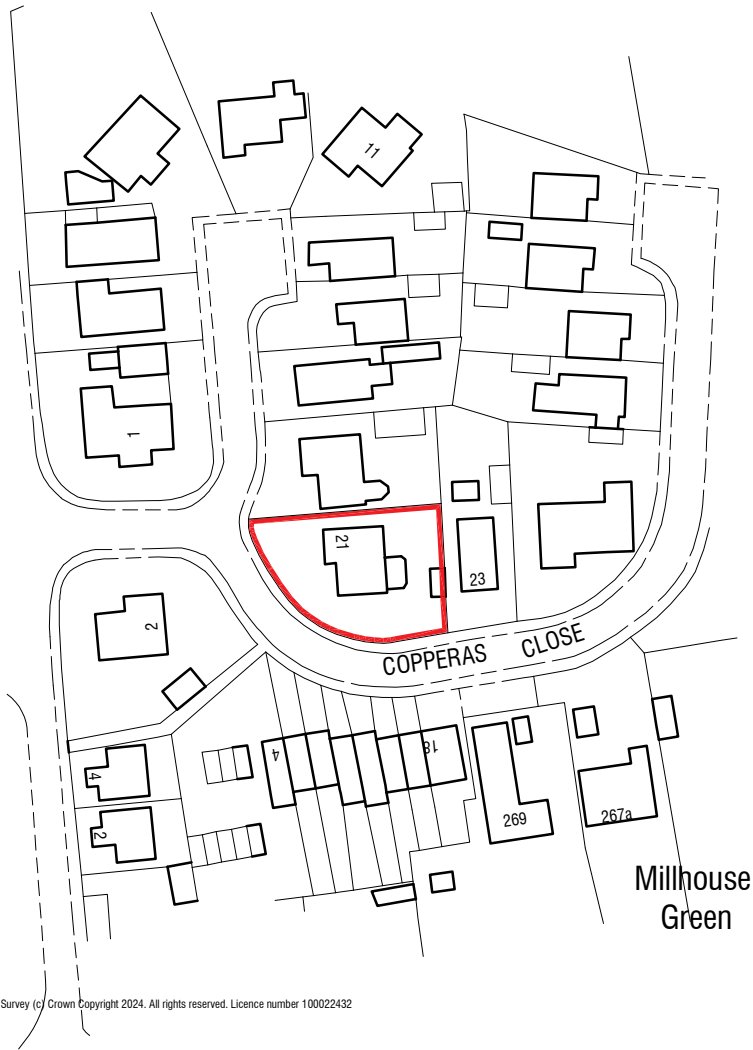

North

21 Copperas Close
Millhouse Green
Sheffield
S36 9SA

Site Location Plan

Scale 1:1250

Date April 2024

Ref 24.05

Drwg No 0s1

mboothdesign
architectural design and building consultants

Fairfield House
Berneslai Close Barnsley
S70 2FL
M: 07881898300
E: mark@mboothdesign.co.uk