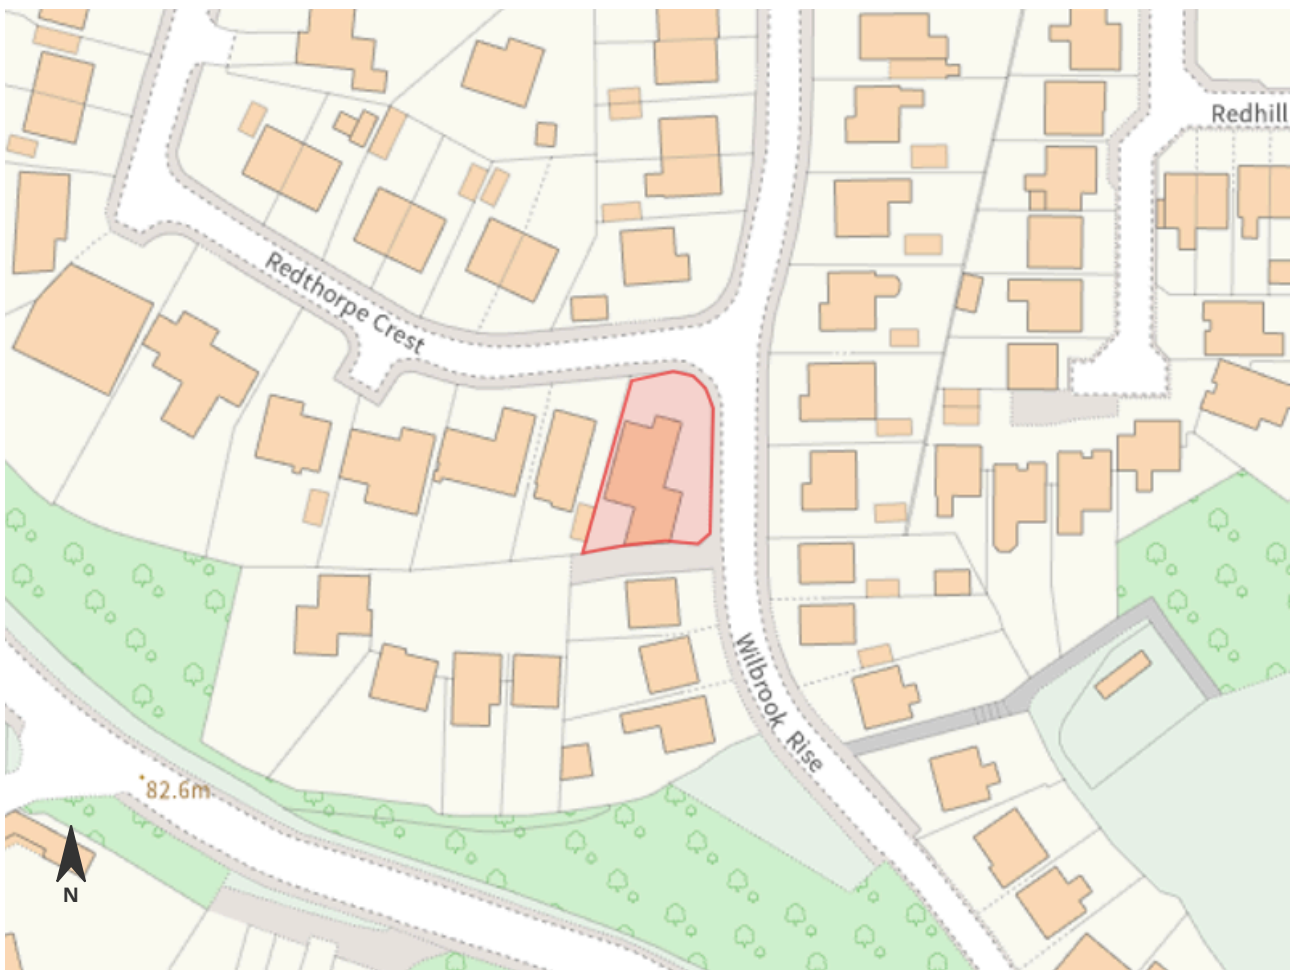

Location Plan

Address: 1 Redthorpe Crest, Barnsley, S75 1JE

Document Reference no.:
#1972

Scale 1:1,250

© Crown copyright and database rights 2026
Ordnance Survey AC0000872527