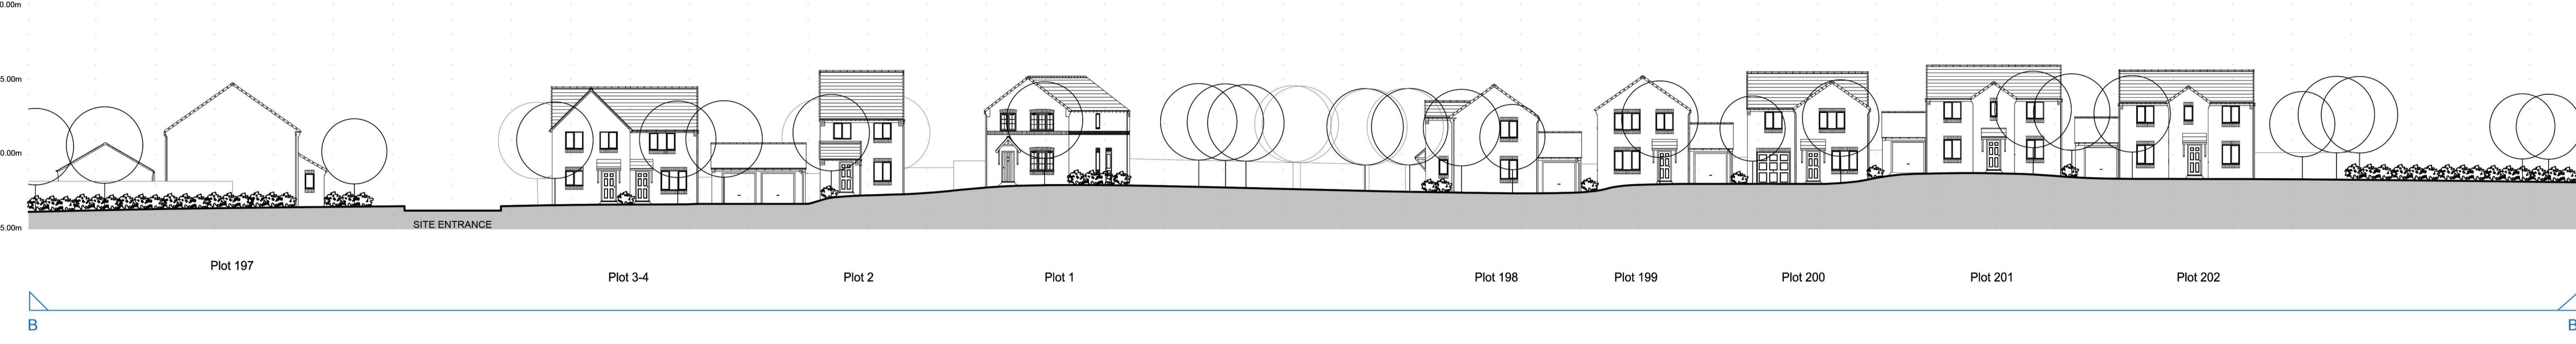

Wakefield Road, Athersley, Smithies, Barnsley

*Plan 1:1250

Proposed Streetscapes A-A B-B

(Subject to Planning)

Rev	By	Note	Date

Status	Planning
Sketch	Planning
Tender	Construction
As Built	

PRA Architecture
 55 The Tannery . Lawrence Street . York . YO10 3WH T:01904 653772
 Email@pra-architecture.com W: www.pra-architecture.com

PROJECT	Smithies, Barnsley		
TITLE	Proposed Streetscapes A-A B-B		
CLIENT	Gleeson		
DATE	30.05.22	SCALE	1:250@A1
DRAWING	1225.15	REVISION	-
DRAWN	PB	CHECKED	SH

Do not scale from this drawing except for planning purposes. This drawing and any designs thereon are the copyright of PRA Architecture Ltd.