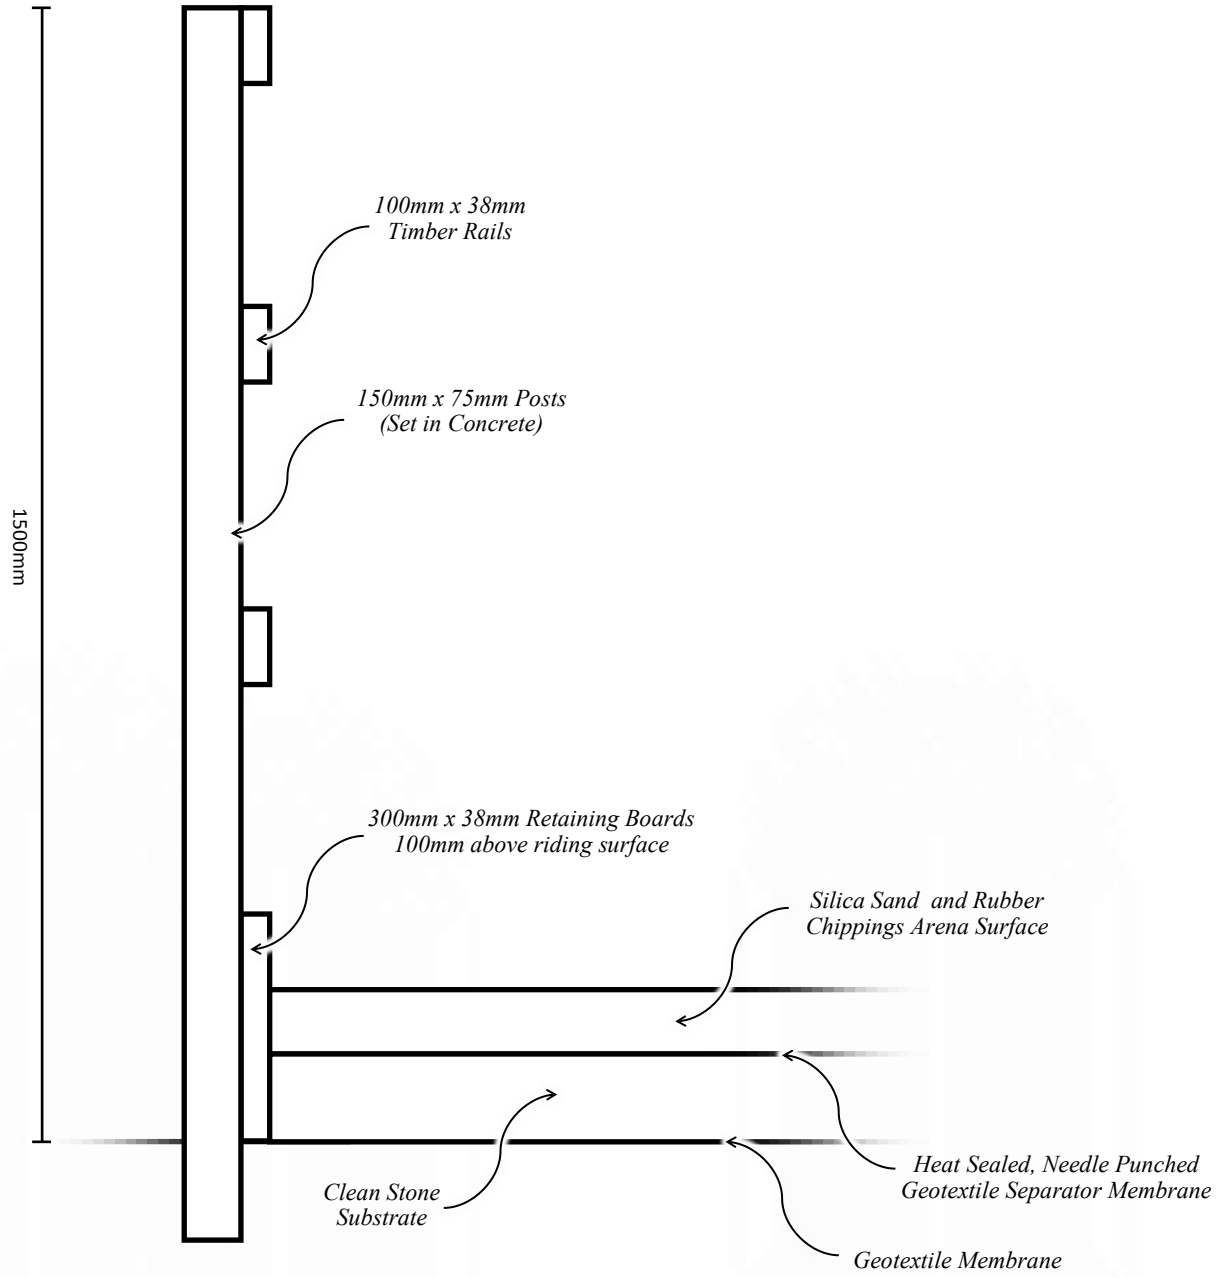

ARENA SURFACE CROSS SECTION

Title:	Notes:	Scale	
Proposed All-Weather Equestrian Arena at Lundhill Farm, Hemingfield, Barnsley S73 0PJ	Drawn to a planning standard only.	1:100	