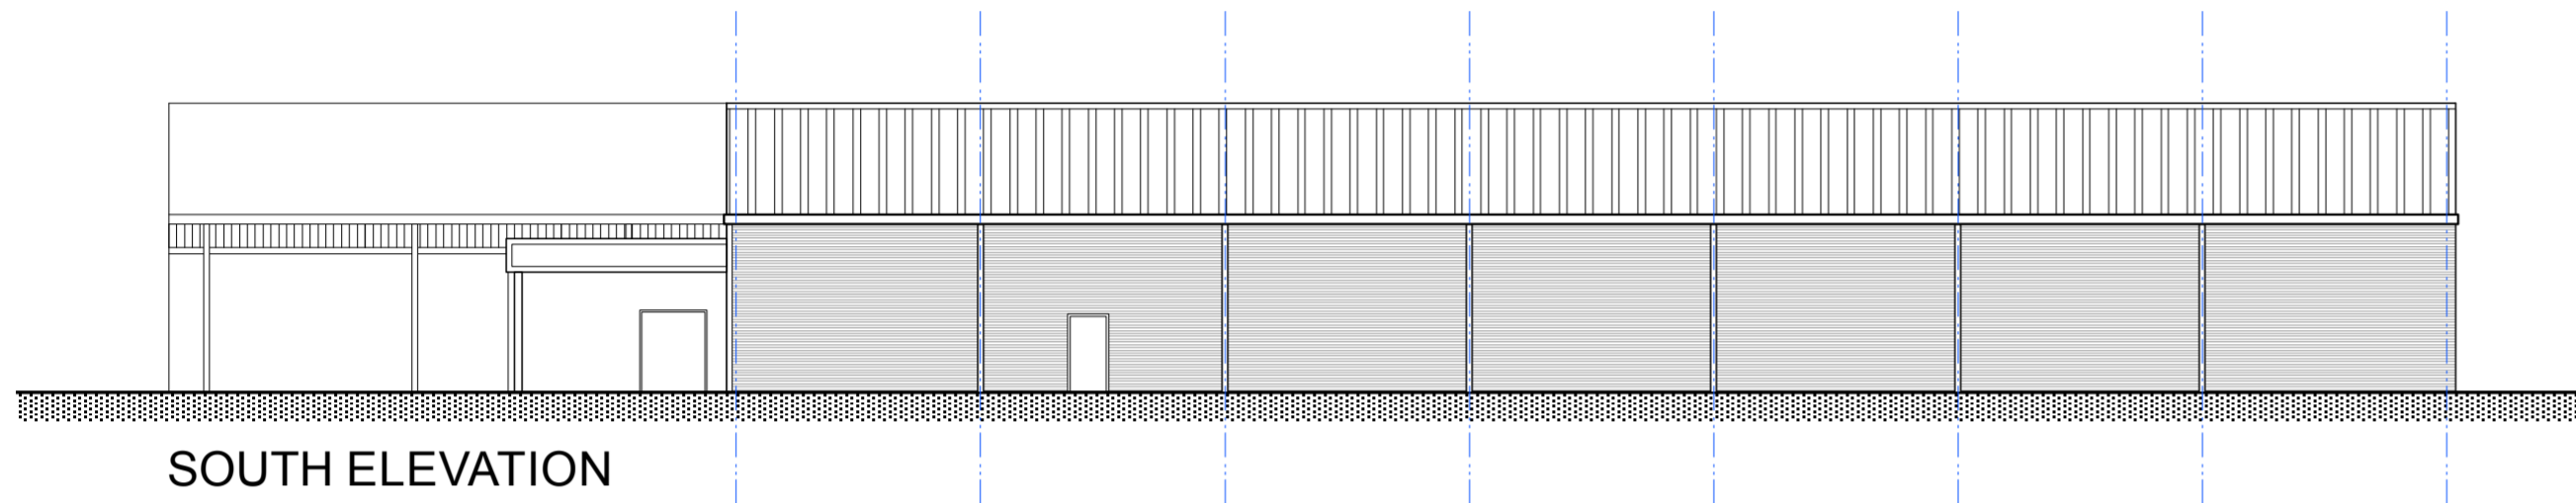

WEST ELEVATION

SOUTH ELEVATION

EAST ELEVATION

NORTH ELEVATION

htcarchitects

York Place Studio
8 Britannia Street
Leeds, LS1 2DZ
T: 0113 244 3457
E: info@htcarchitects.co.uk
www.htcarchitects.co.uk

Client
Stainsby Grange (Wombwell) Limited.

Project
**Proposed Conversion of Existing Units and
New Drive Through Restaurants at
Wombwell Lane, Barnsley.**

Drawing title
Existing Elevations.

Drawn By	tjc	Checked By	--
Scale	1:200 @ A1	Date	13th Nov 2013
Drawing no.	A945.PL.03	Revision	---