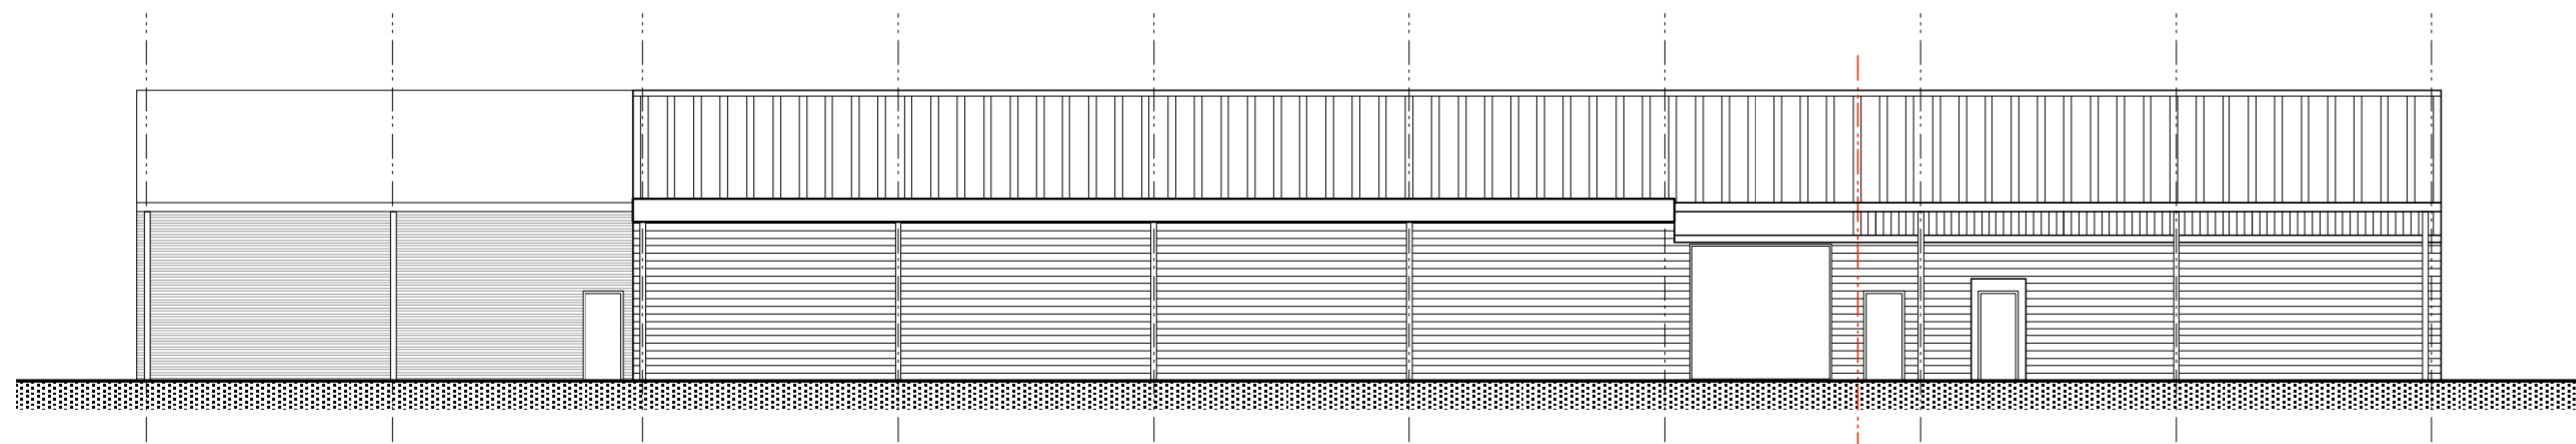

WEST ELEVATION

SOUTH ELEVATION

EAST ELEVATION

NORTH ELEVATION

htcarchitects

York Place Studio
8 Britannia Street
Leeds, LS1 2DZ
T: 0113 244 3457
E: info@htcarchitects.co.uk
www.htcarchitects.co.uk

Client
Stainsby Grange (Wombwell) Limited.

Project
**Proposed Conversion of Existing Units and
New Drive Through Restaurants at
Wombwell Lane, Barnsley.**

Drawing title
Existing Elevations.

Drawn By	tjc	Checked By	--
Scale	1:200 @ A1	Date	13th Nov 2013
Drawing no.	A945.PL.03	Revision	---