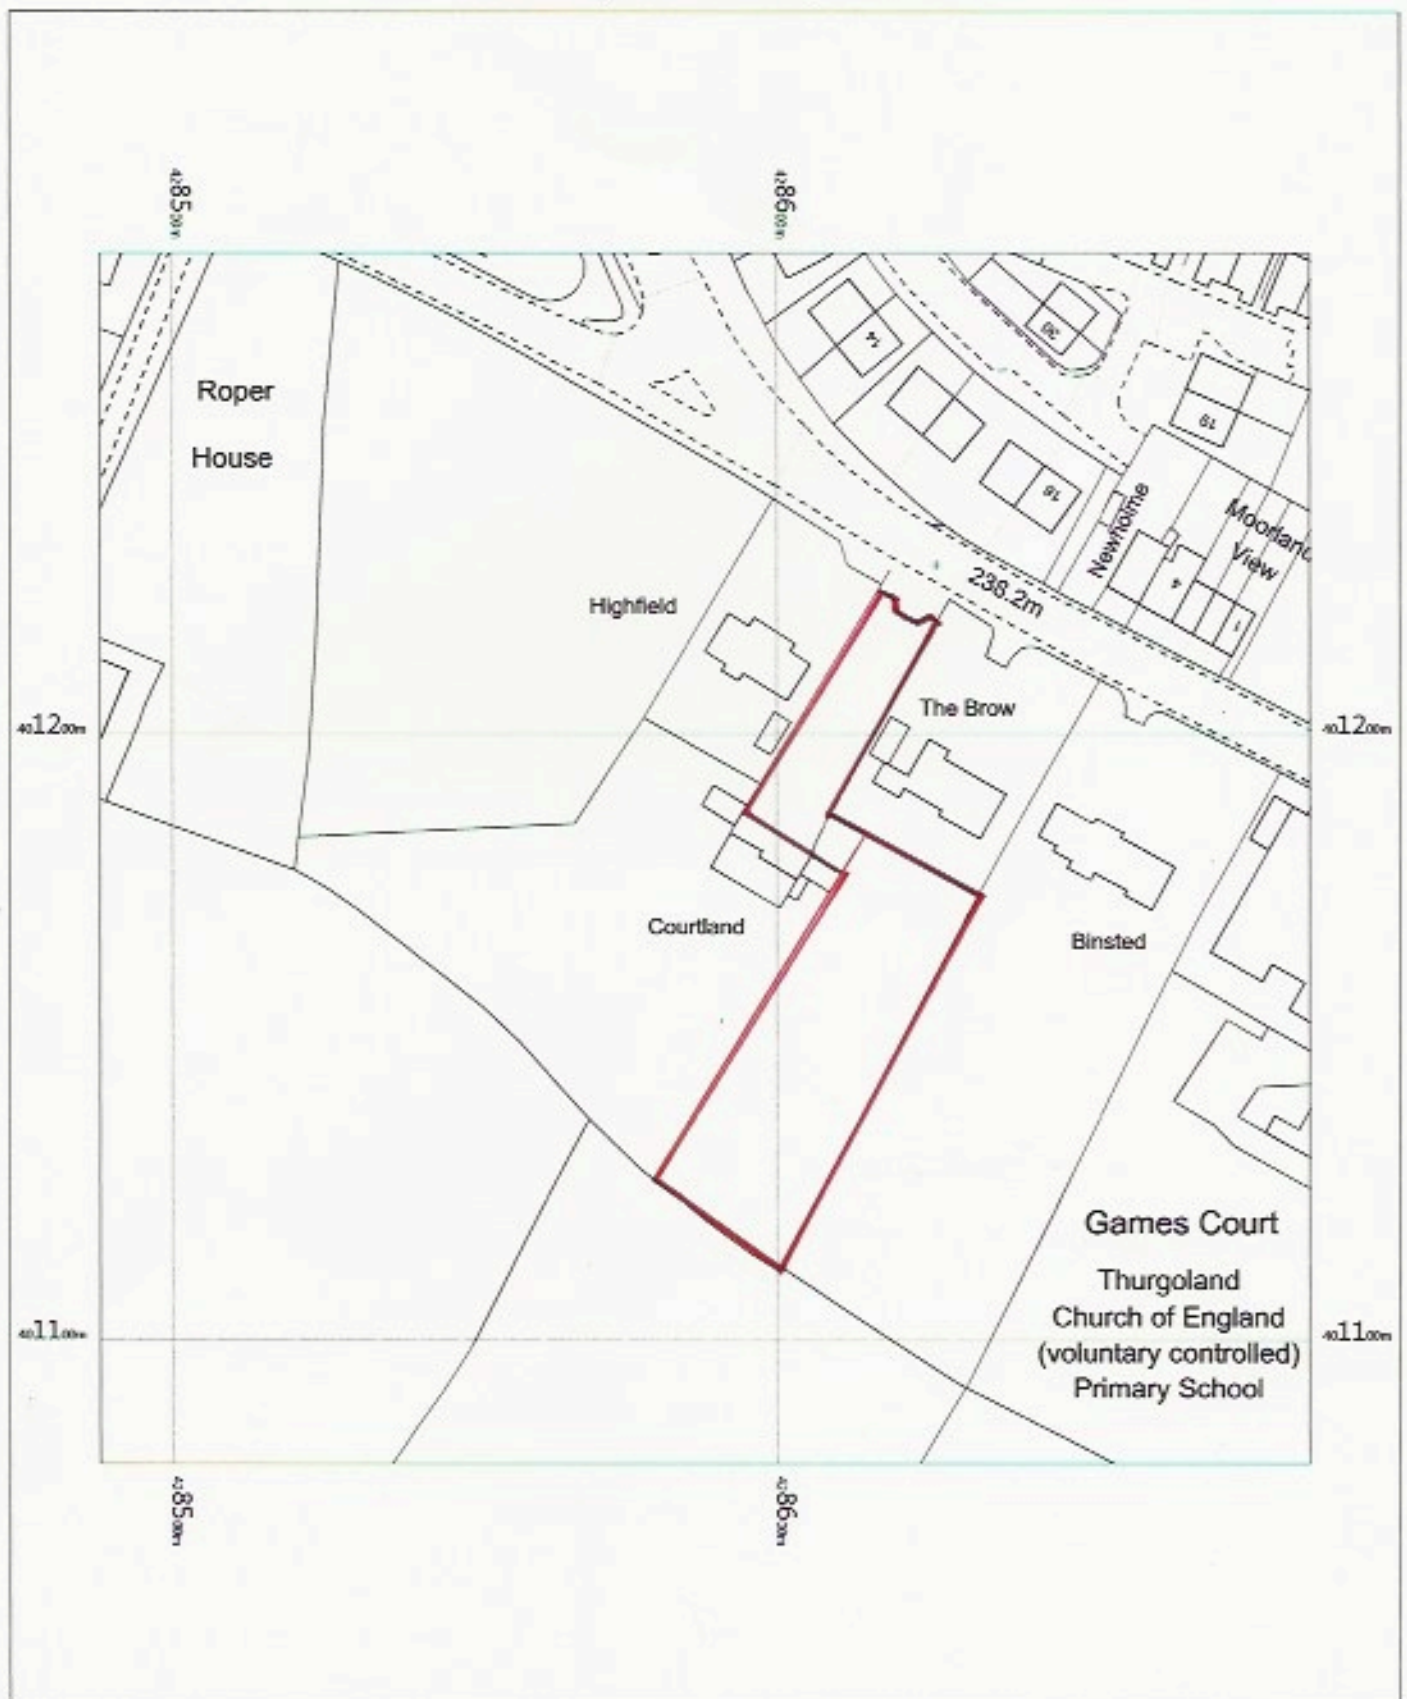

Courtland, Halifax Road, S35 7AL

Courtland
Halifax Road,
Thurgoland,
Sheffield,
Barnsley,
S35 7AL

OS MasterMap 1250/2500/10000 scale
Monday, January 7, 2019, ID: MPMBW 00768347
www.blackwellmapping.co.uk

1:1250 scale print at A4, Centre: 428588 E, 401180 N

© Crown Copyright Ordnance Survey. Licence no. 100041041

**BLACKWELL'S
MAPPING SERVICES**
PERSONAL & PROFESSIONAL MAPPING
www.blackwellmapping.co.uk

TEL: 0800 151 2612
maps@blackwell.co.uk