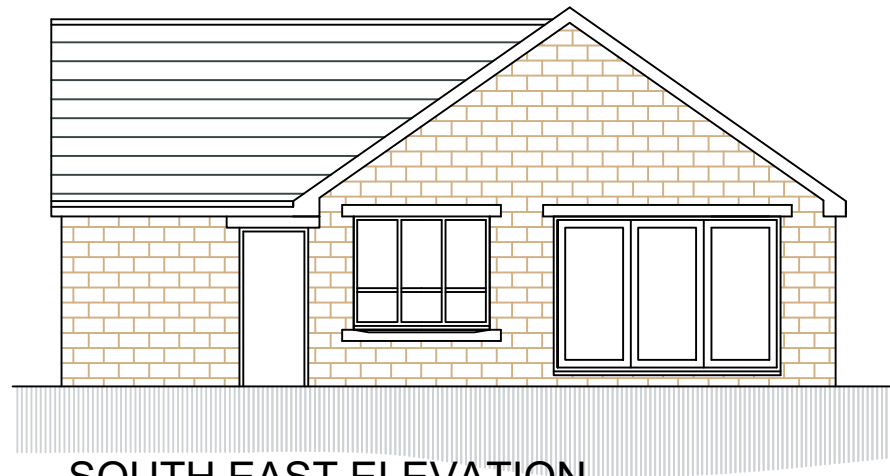

SOUTH WEST ELEVATION

SOUTH EAST ELEVATION

NORTH EAST ELEVATION

NORTH WEST ELEVATION

PLAN

		OFFICE ONE, DRILL HALL, 11 EASTGATE, BARNSELEY, S70 2EU		Phone: 01226 208482 Email: info@whiteagus.co.uk Web: www.whiteagus.co.uk	
Project: RESIDENTIAL DEVELOPMENT AT ROYSTON W.M.C. CHURCH STREET ROYSTON, BARNSELEY			Client: AVEY HOMES LTD		
Drawing Title: PLANS AND ELEVATIONS PLOTS 1 AND 2			Date: JUNE 2024	Scale: 1:100 @ A3	
Ref. 23-227		Dwg. No. 02		Rev. B	
Date	Suffix	Description	Date	Suffix	Description
19/07/2024	A	REVISED TO ELECTRIC CABLE POSITION			
06-12-24	B	PLOT 1 ADDED			