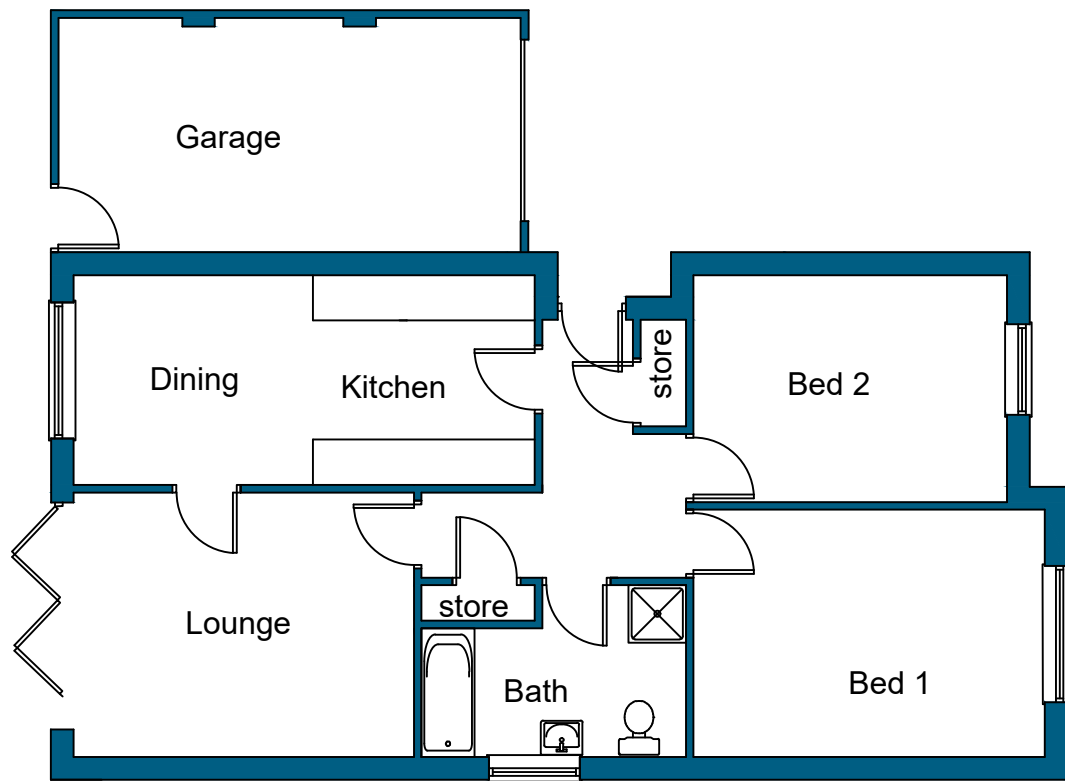

SOUTH WEST ELEVATION

SOUTH EAST ELEVATION

NORTH EAST ELEVATION

NORTH WEST ELEVATION

PLAN

		OFFICE ONE, DRILL HALL, 11 EASTGATE, BARNSELEY, S70 2EU		Phone: 01226 208482 Email: info@whiteagus.co.uk Web: www.whiteagus.co.uk	
Project: RESIDENTIAL DEVELOPMENT AT ROYSTON W.M.C. CHURCH STREET ROYSTON, BARNSELEY			Client: AVEY HOMES LTD		
Drawing Title: PLANS AND ELEVATIONS PLOTS 1 AND 2			Date: JUNE 2024	Scale: 1:100 @ A3	
Ref. 23-227		Dwg. No. 02		Rev. B	
Date	Suffix	Description	Date	Suffix	Description
19/07/2024	A	REVISED TO ELECTRIC CABLE POSITION			
06-12-24	B	PLOT 1 ADDED			