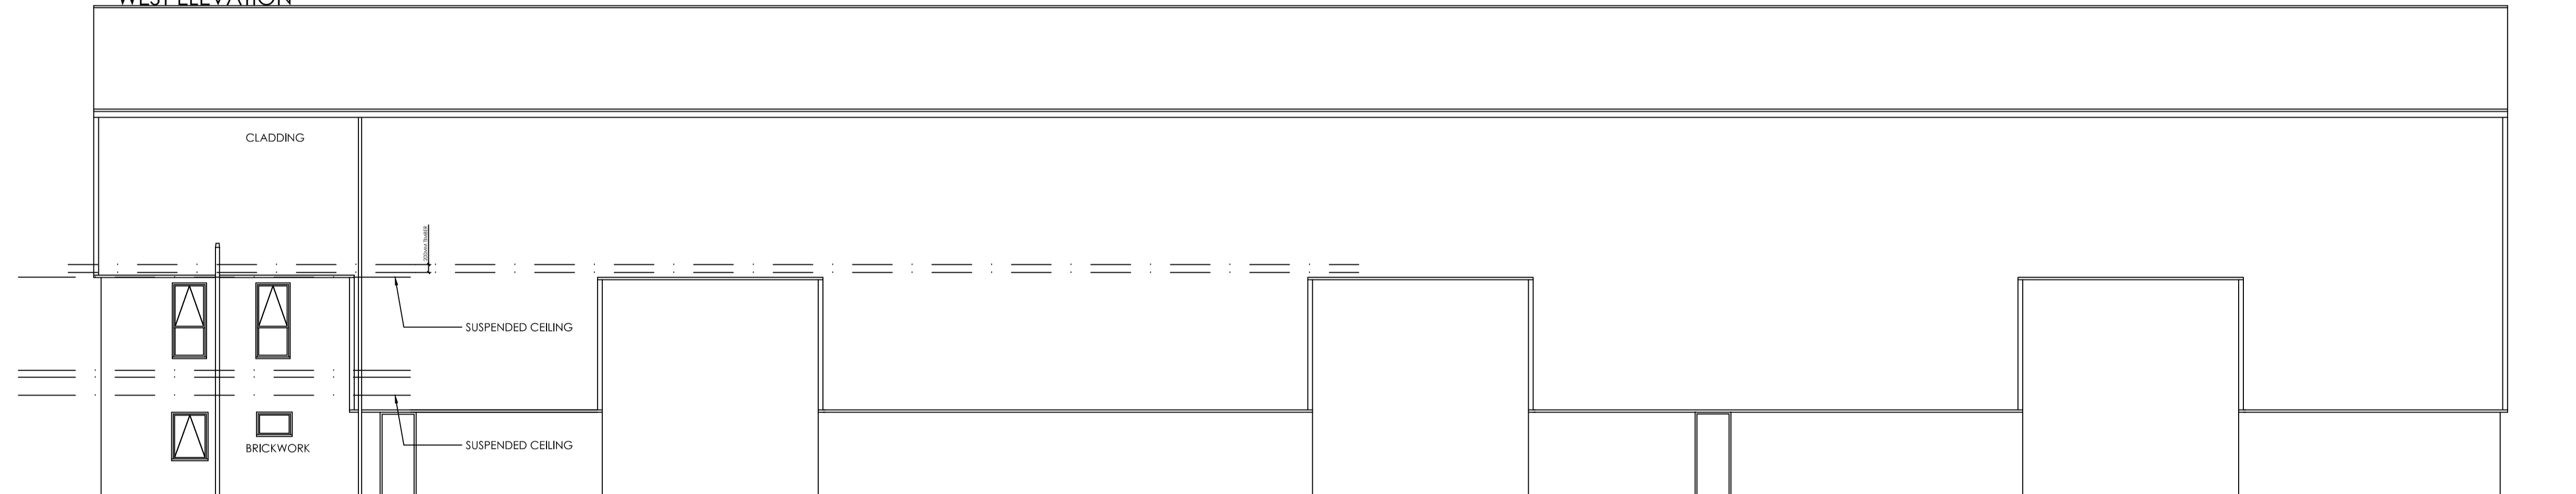

SOUTH ELEVATION

WEST ELEVATION

EAST ELEVATION

NORTHELEVATION

			OFFICE ONE, DRILL HALL, 11 EASTGATE, BARNSELEY, S70 2EU			Phone: 01226 208482 Email: info@whiteagus.co.uk Web: www.whiteagus.co.uk		
Project: PROPOSED 2ND FLOOR EXTENSION AT TapcoEnpro, SHAWFIELD ROAD, BARNSELEY S71 3HS						Client: TapcoEnpro		
Drawing Title: ELEVATIONS AS EXISTING ADDITIONAL PLANS FOR PLANNING OFFICER				Date: JULY 2024		Scale: 1:100 @ A1		
Ref: 24-021				Dwg. No. 04		Rev.		
Date	Suffix	Description	Date	Suffix	Description			