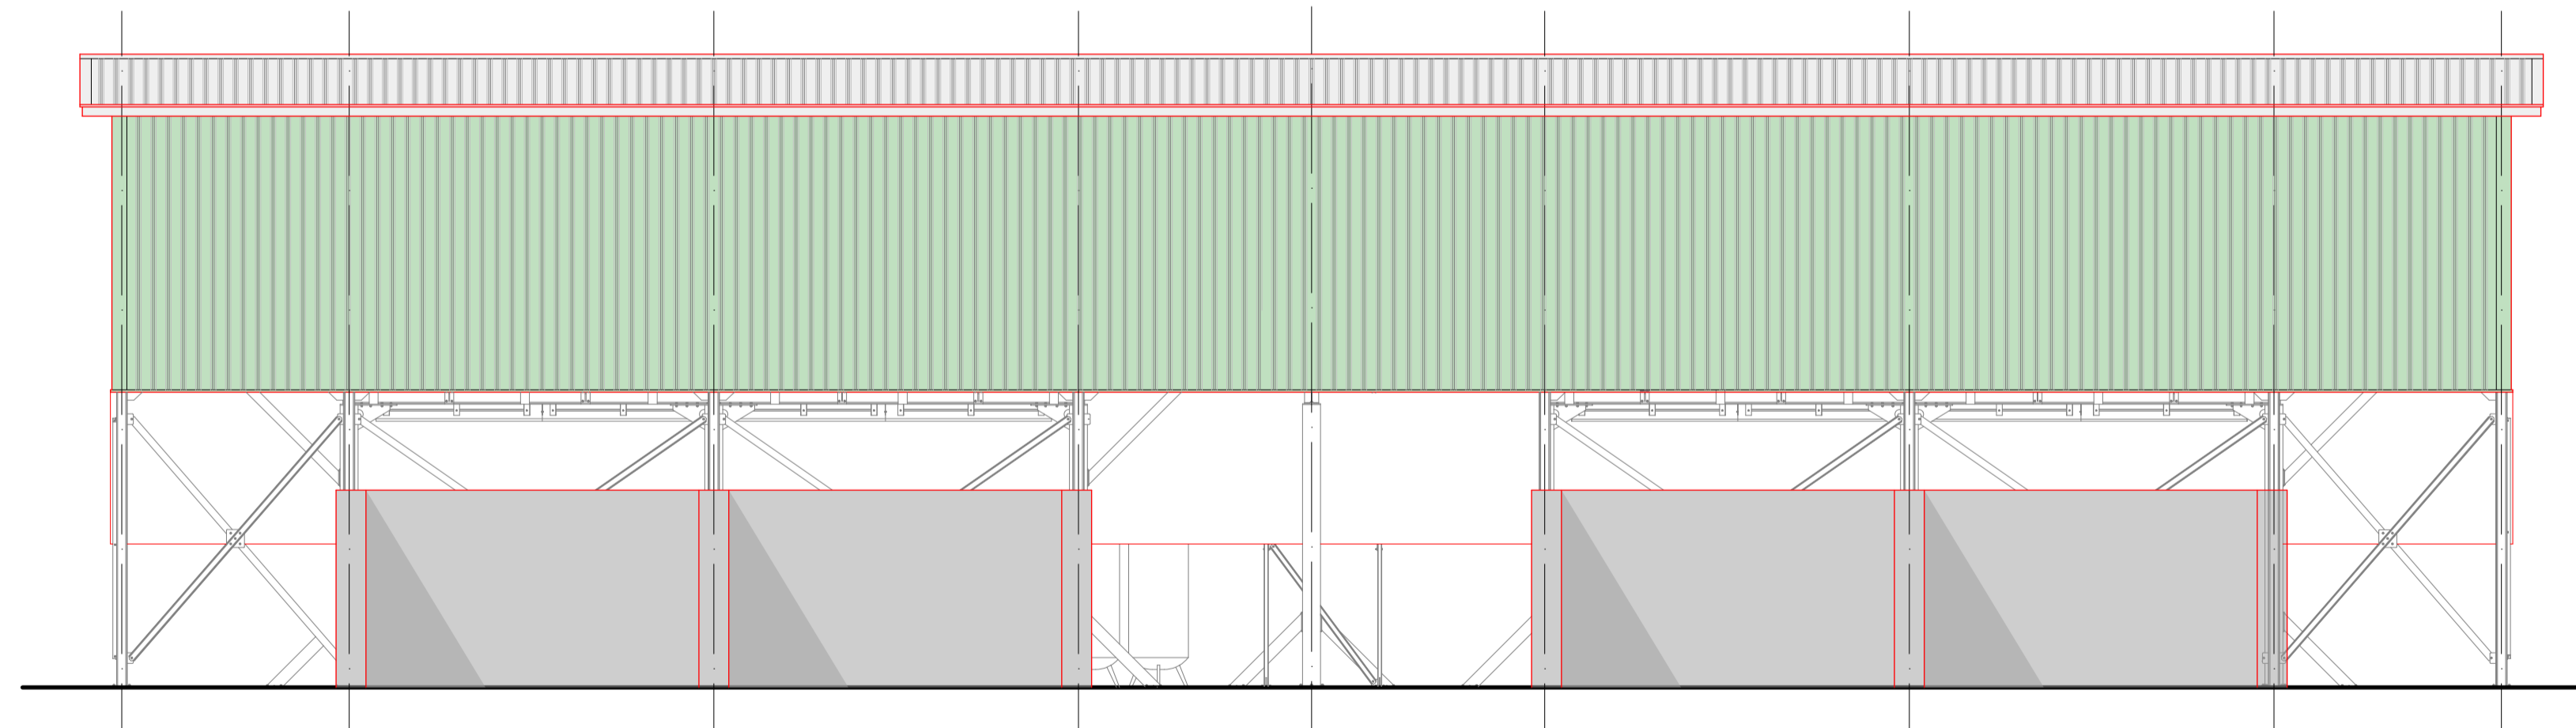

NORTH ELEVATION