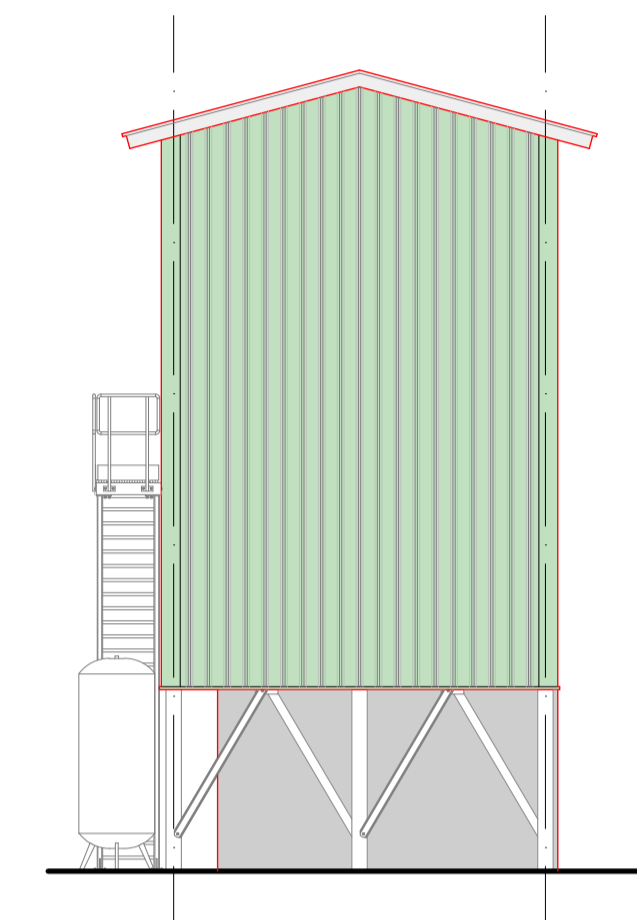

EAST ELEVATION