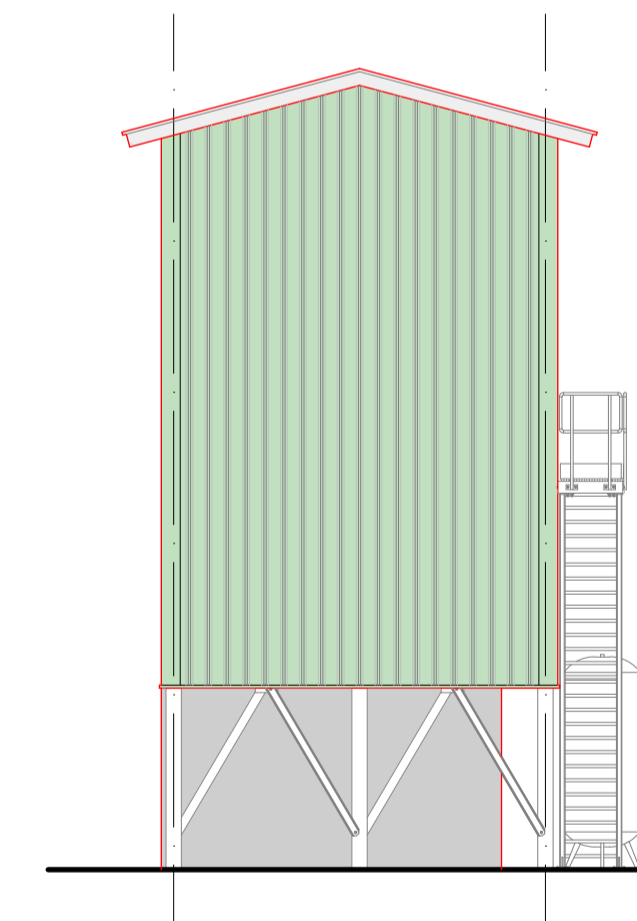

WEST ELEVATION

Client:

E J LIDSTER LTD

Project No:
23/016

Project Title:
West Green Recycling
West Green Way
BARNSLY, S71 5SN

Drawing No:
002

Drawing Title:
**PROPOSED
ELEVATIONS**

Revision:
A

Drawn by:
PH

Approved By:

Date:
May 2023

Scale:
1:100@A1

Drawing Status : **PLANNING**