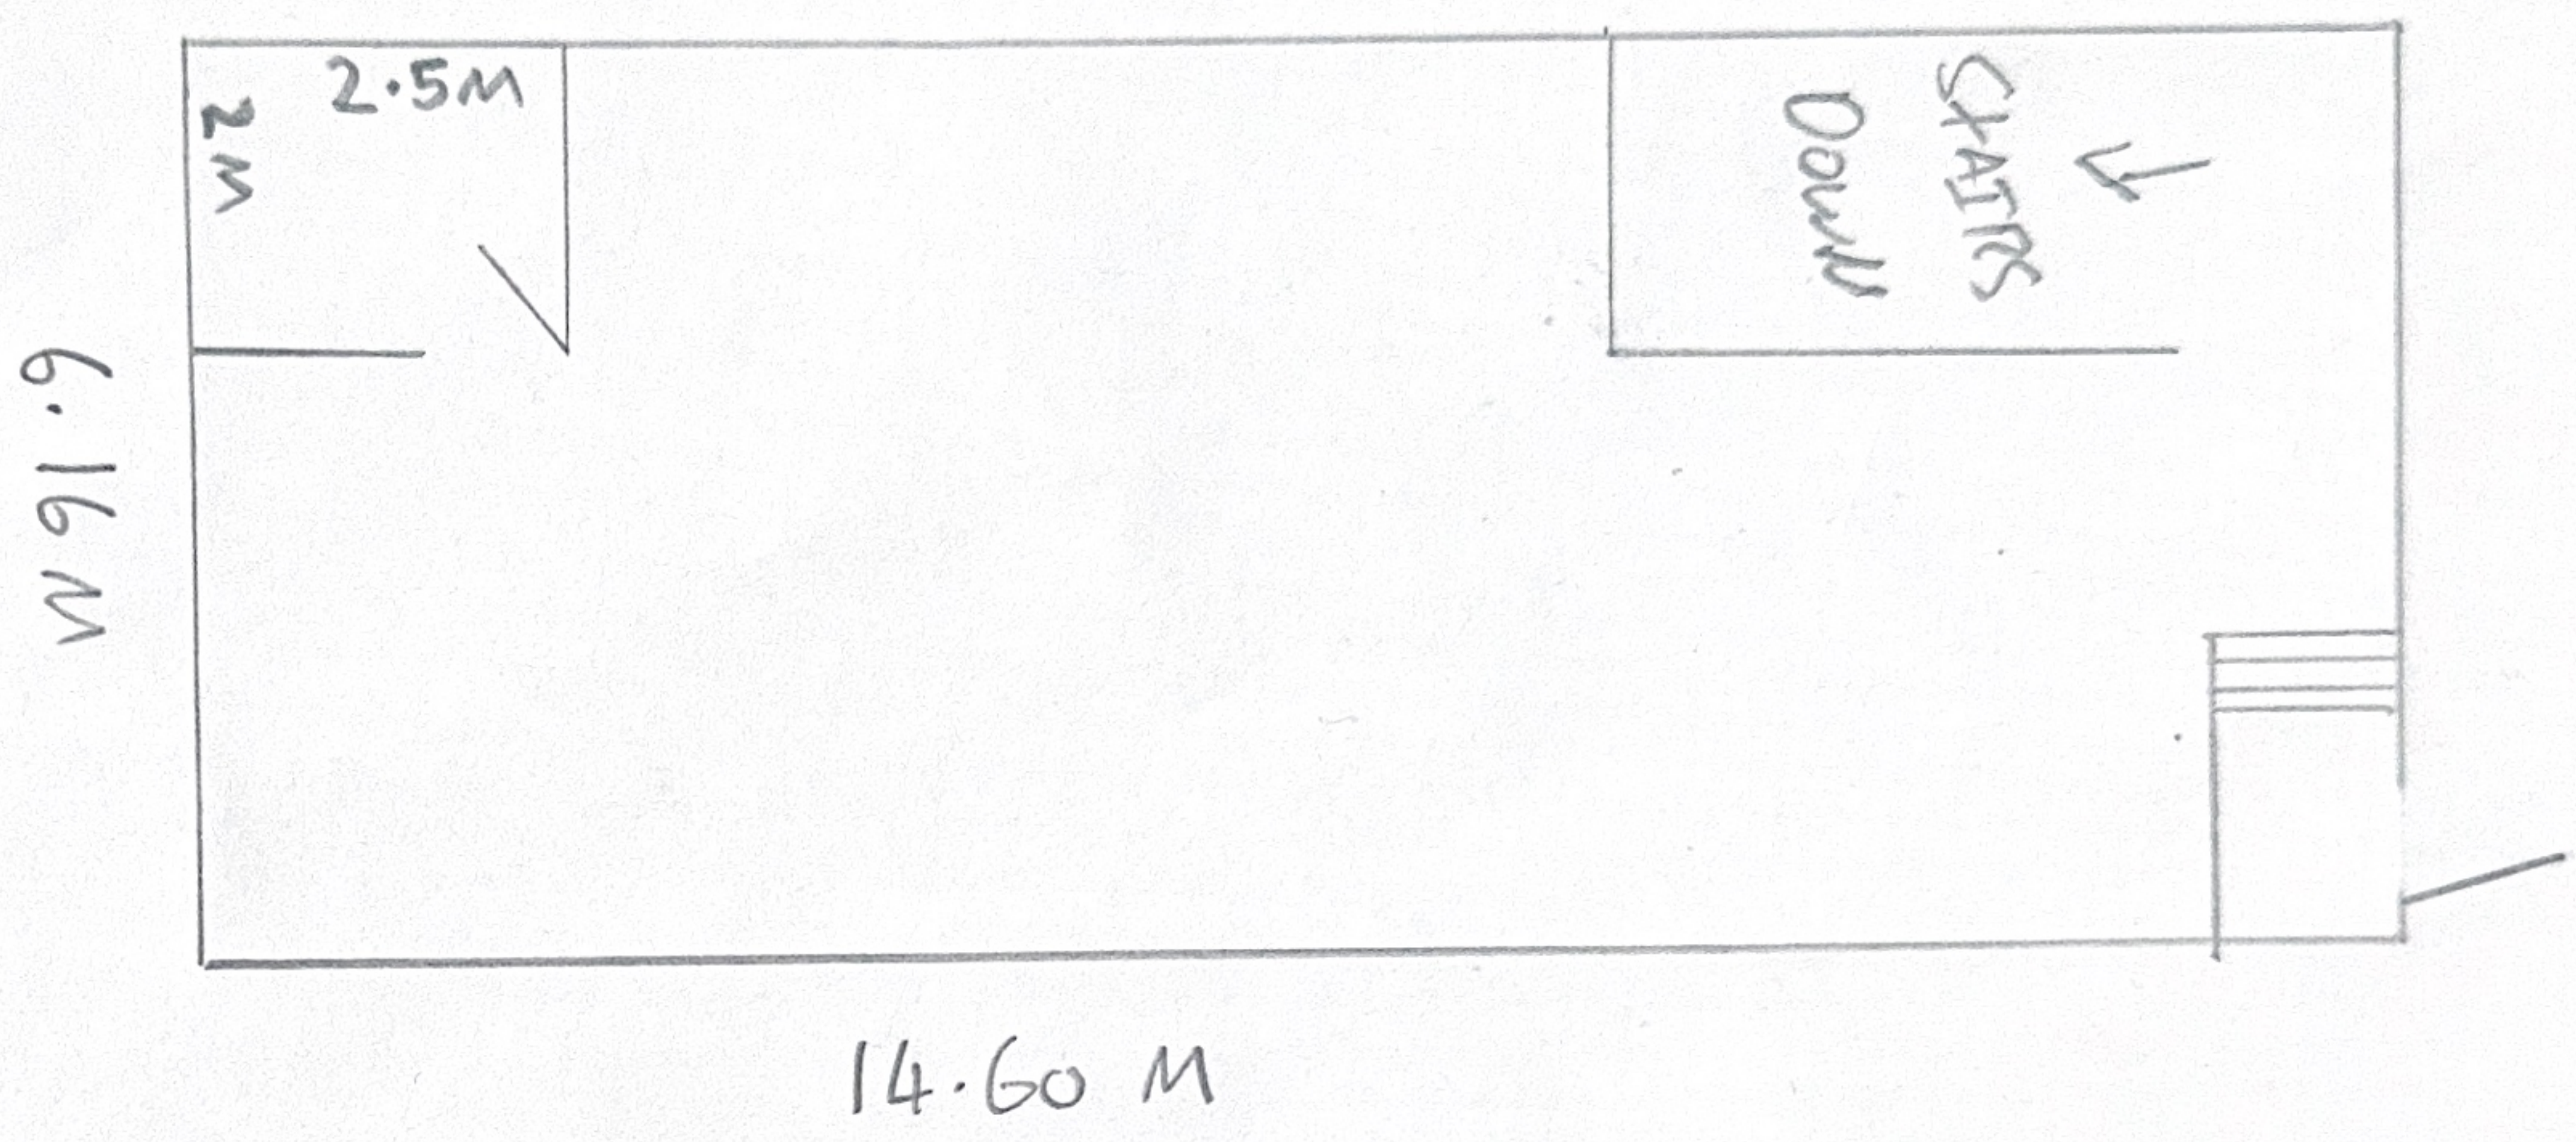

7 Feet Parake - STO 2RN

Existing layout - Ground floor

Scale - 1:100

4.40 M

7 Peel Parade - S702RN

Proposed layout - Ground Floor

Scale - 1:100

7 Pedal Parade - S70 2RN

EXISTING layout - FIRST FLOOR

Scale - 1:100

7 Peel Parade - S702RN

Proposed layout - first floor

Scale - 1:100

14.60 M

6.16 M