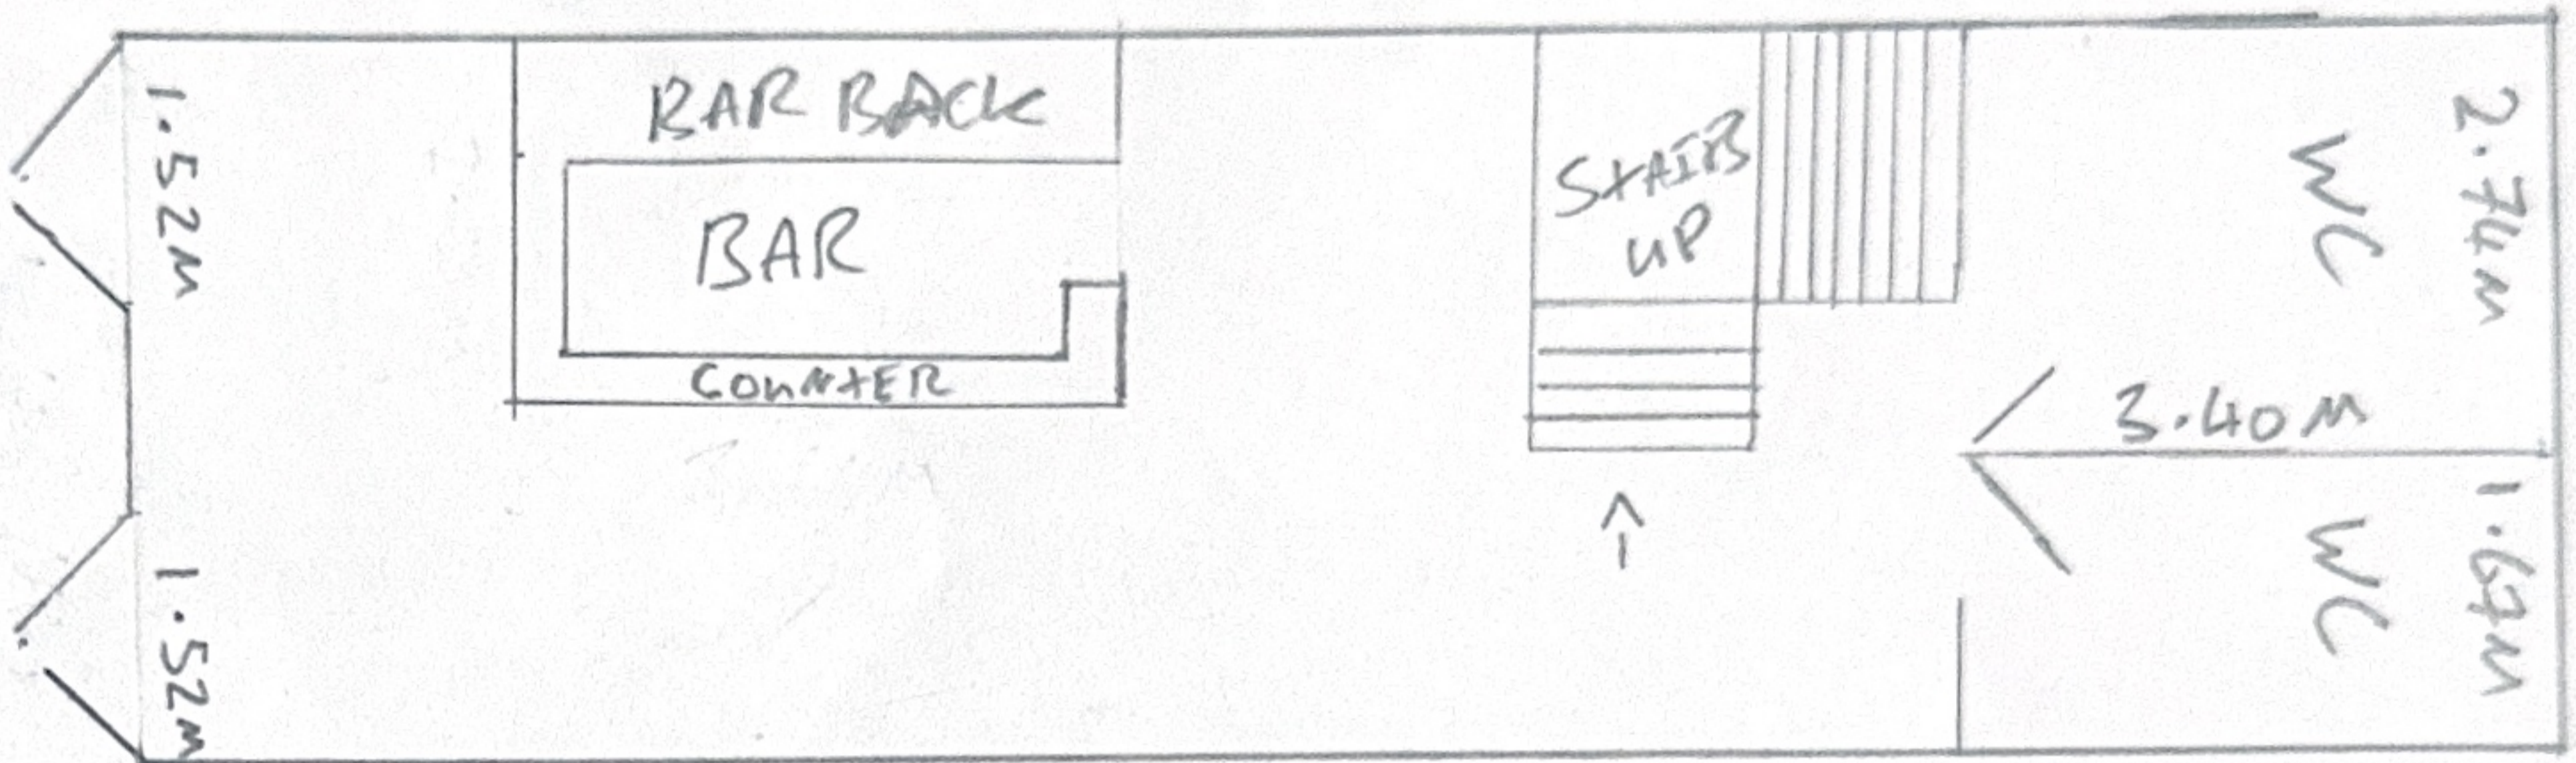

7 Feet Parake - STO 2RN

Existing layout - Ground floor

Scale - 1:100

4.40 M

7 Peel Parade - S702RN

Proposed layout - Ground Floor

Scale - 1:100

7 Pedal Parade - S70 2RN

EXISTING layout - FIRST FLOOR

Scale - 1:100

7 Peel Parade - S702RN

Proposed layout - first floor

Scale - 1:100

14.60 M

6.16 M