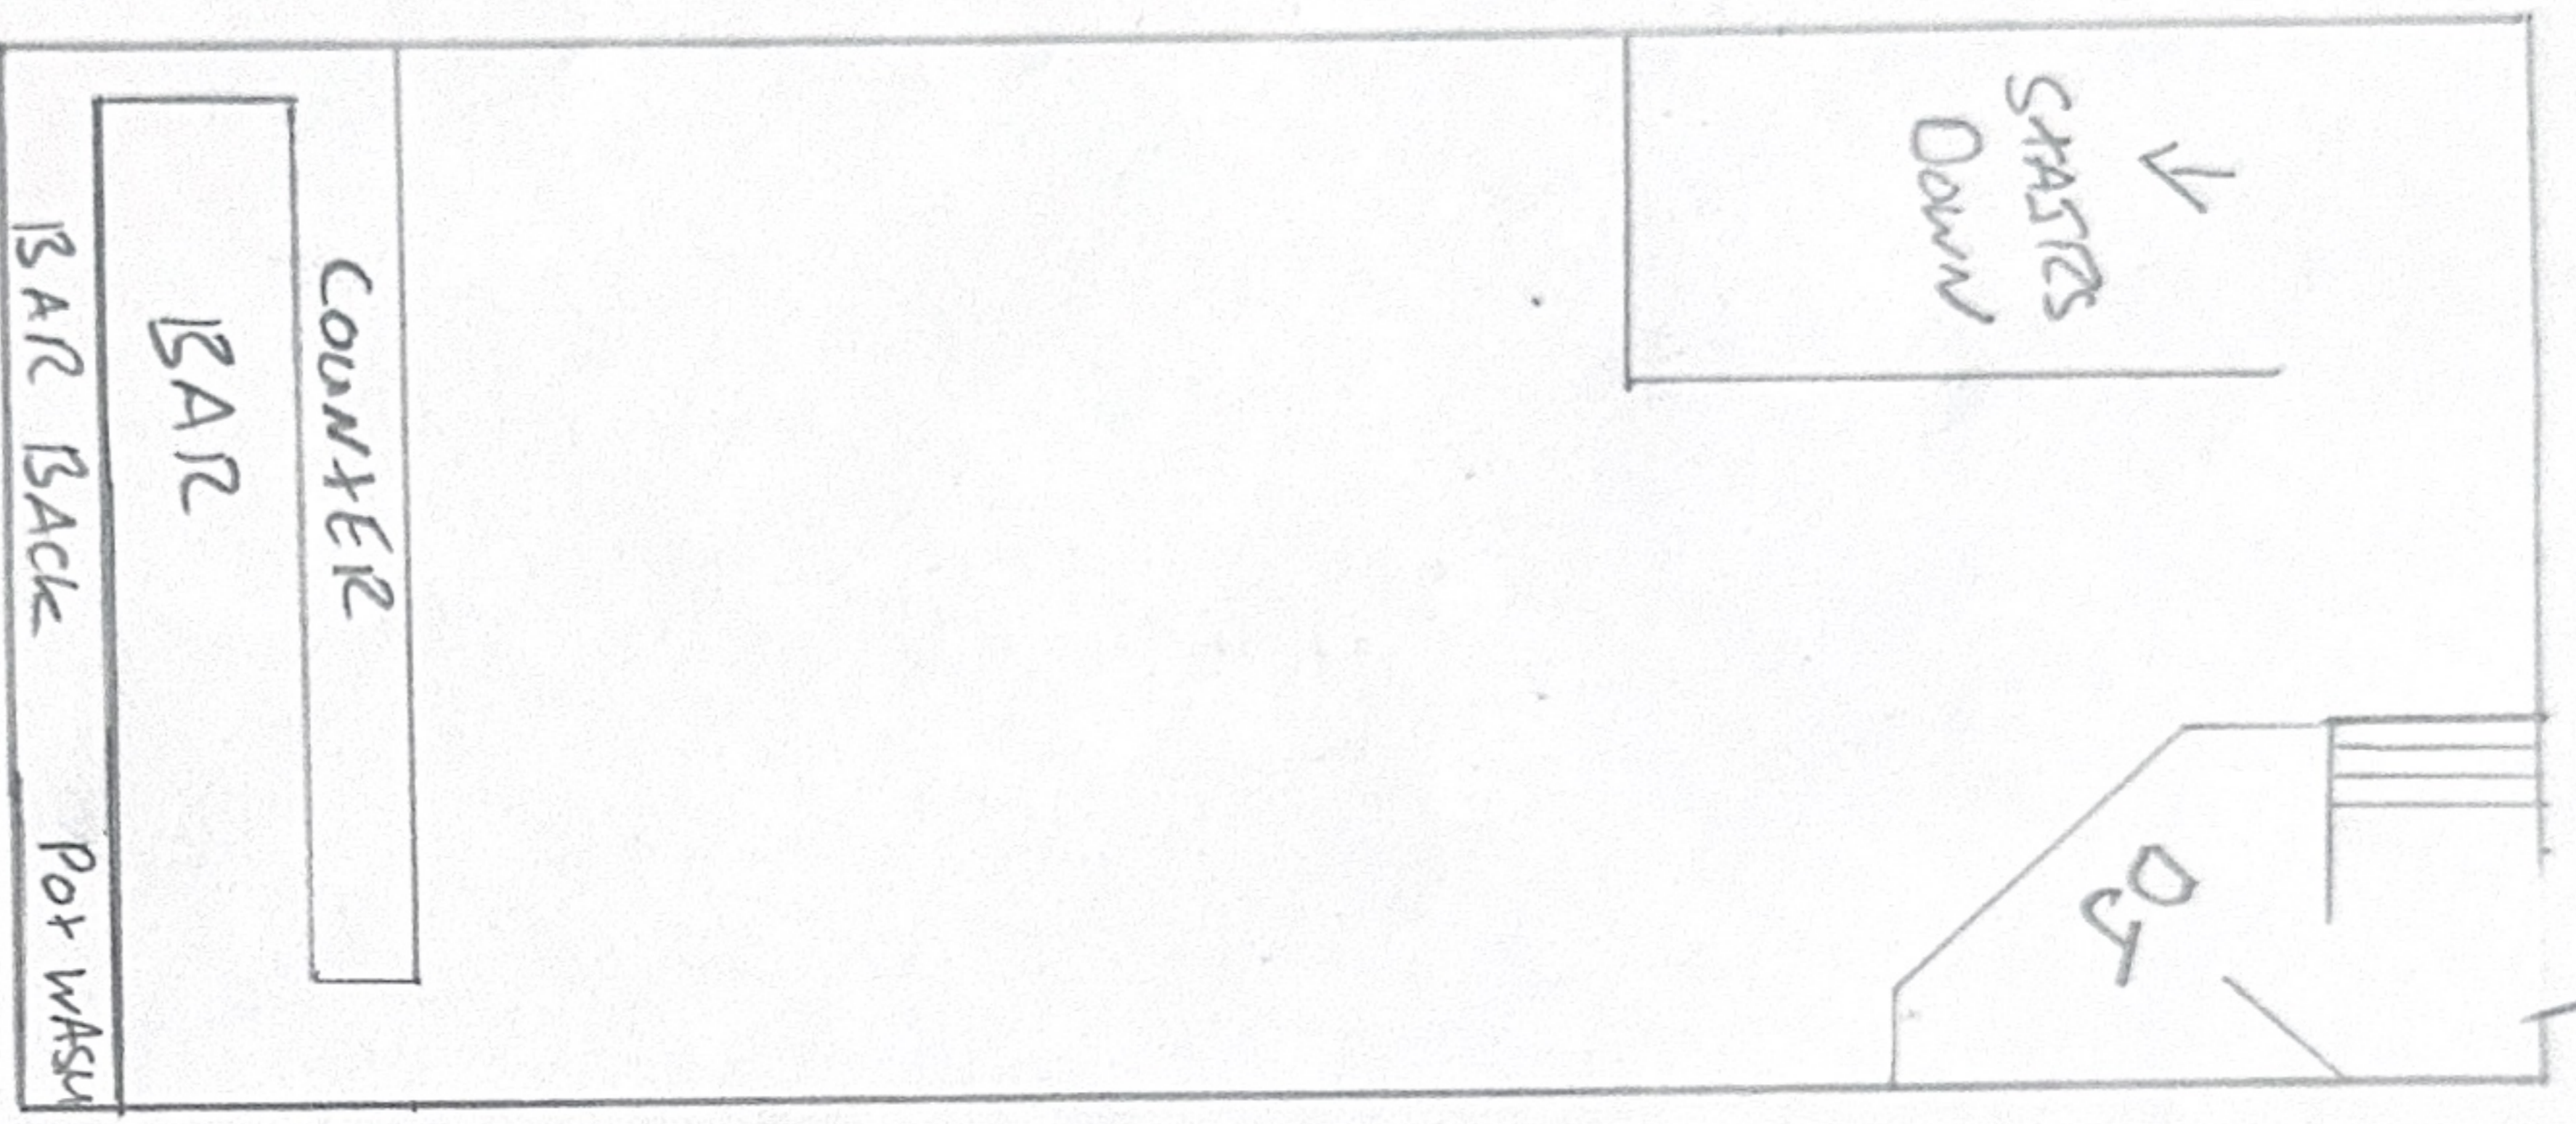

7 Feet Parake - STO 2RN

Existing layout - Ground floor

Scale - 1:100

4.40 M

7 Peel Parade - S702RN

Proposed layout - Ground Floor

Scale - 1:100

7 Pedal Parade - S70 2RN

EXISTING layout - FIRST FLOOR

Scale - 1:100

7 Peel Parade - S702RN

Proposed layout - first floor

Scale - 1:100

14.60 M

6.16 M