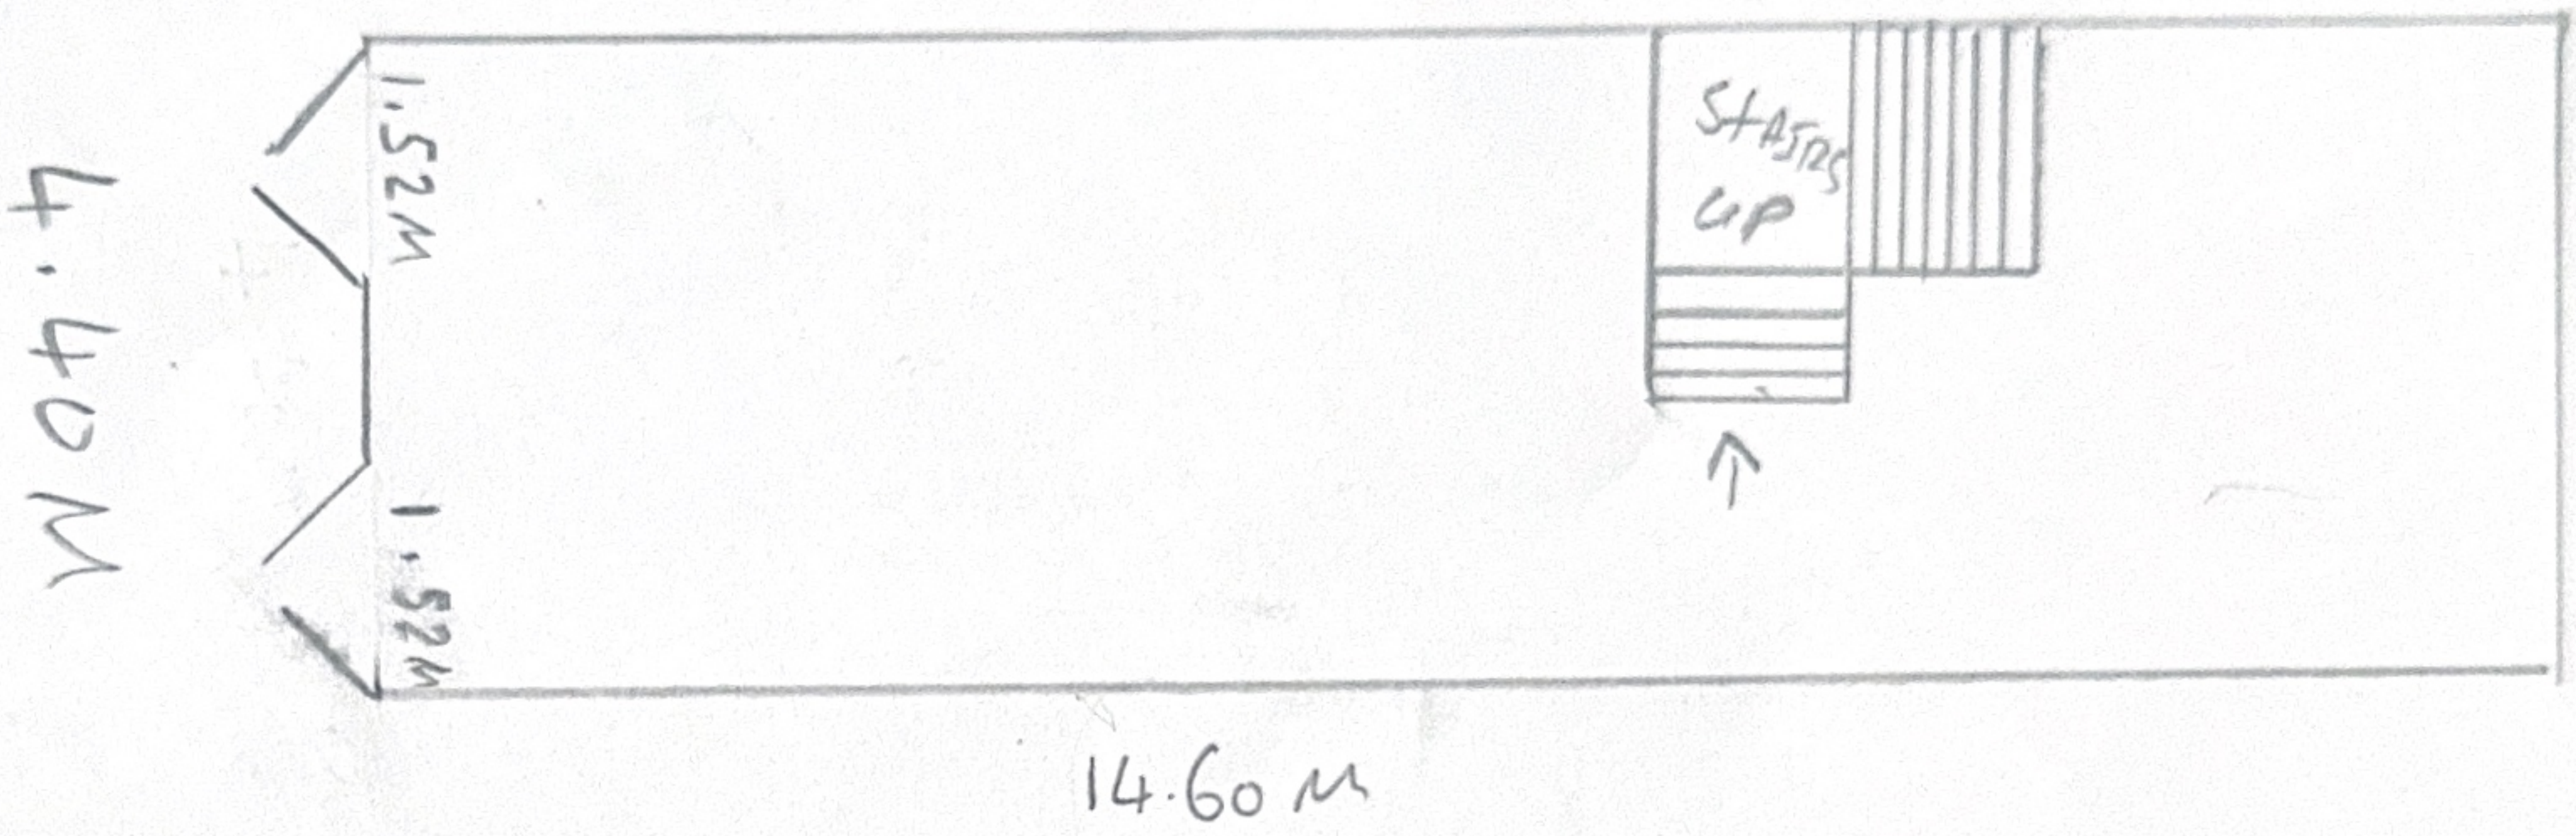

7 Feet Parake - STO 2RN

Existing layout - Ground floor

Scale - 1:100

4.40 M

7 Peel Parade - S702RN

Proposed layout - Ground Floor

Scale - 1:100

7 Pedal Parade - S70 2RN

EXISTING layout - FIRST FLOOR

Scale - 1:100

7 Peel Parade - S702RN

Proposed layout - first floor

Scale - 1:100

14.60 M

6.16 M