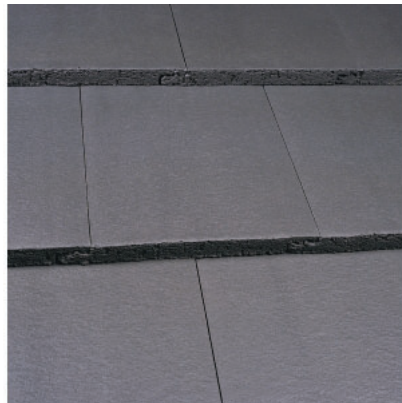

roof tiles

Branch Locator

Hire Basket

Quote List

Sign In / Account

Building Materials

Timber & Sheet Materials

Gardens & Landscaping

Doors, Windows & Joinery

Decorating & Interiors

Plumbing

Heating

Bathrooms

Electrical & Lighting

Fixings & Adhesives

Tools & Workwear

Be K

Free Click & Collect Within 15 Minutes

Free Next Day Delivery on Orders Over £150

Over 500 Branches Nationwide

Sign Up for a for Discounted

10% OFF FIRST ORDER WHEN YOU ORDER ON THE APP USING CODE **FIRSTAPP10**. OFFER ENDS 30TH JUNE 2026

Product / Building Materials / Roofing / Roof Tiles & Slates / Concrete Roof Tiles

Marley Modern Roofing Tile Smooth Grey - Pallet of 192

808925

3 4 Reviews

Hover Over to Zoom In

RETAIL PRICE

£462.67 PER PALLET

£2.41 per item

UNLOCK 14% OFF
£393.98 INC. VAT

[ACCESS TRADE PRICE](#)

- 1

Delivery

Delivery Available

Unavailable

[Add to Quote list](#)

Frequently bought together

Stelrad Softline Compact K2 Double Panel Radiator...

£304.48 INC. VAT

Stelrad Softline Compact K2 Double Panel Radiator...

£466.15 INC. VAT

VELUX Centre Pivot Roof Window White Maintenance Free...

£460.02 INC. VAT

VELUX Sun Tunnel Extension Section ZTR 0K14 0124

£159.12 INC. VAT

Your delivery address

S75 2RF, South Yorkshire

Your collection branch is

Barnsley

Need help looking for the right product? Talk to me!

Overview

The Modern interlocking tile is a flat, smooth, single-lap interlocking design with a slate-like appearance enhanced by a broken bond laying pattern. Smooth grey provides a dark, slate-like appearance.