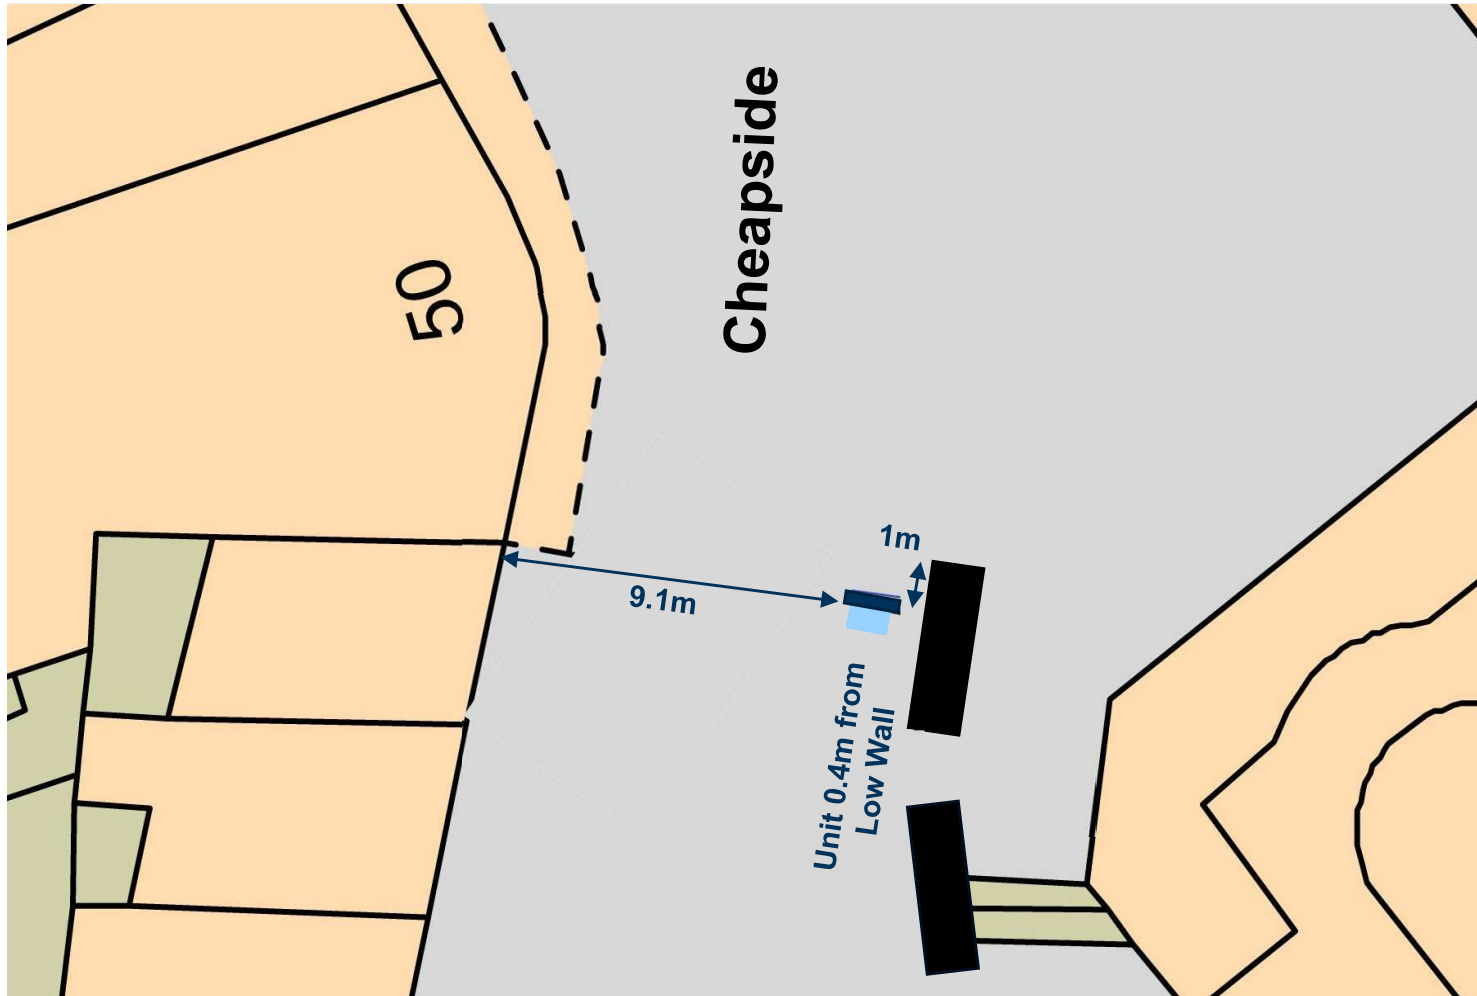

**Barnsley Town Centre**  
**Communication Hub Proposal**

**Site 1 Pavement opposite**  
**50 Cheapside, Barnsley S70 1RU**

**SITE PLAN & IMAGES**

 APPLICATION SITE

Proposed Hub Unit

Low Wall

Pavement opposite  
50 Cheapside, Barnsley  
S70 1RU

Existing Street View

Proposed Street View

Pavement opposite  
50 Cheapside, Barnsley  
S70 1RU

Existing Street View

Proposed Street View

JCDecaux

# Hub Unit Detail Rendered Images