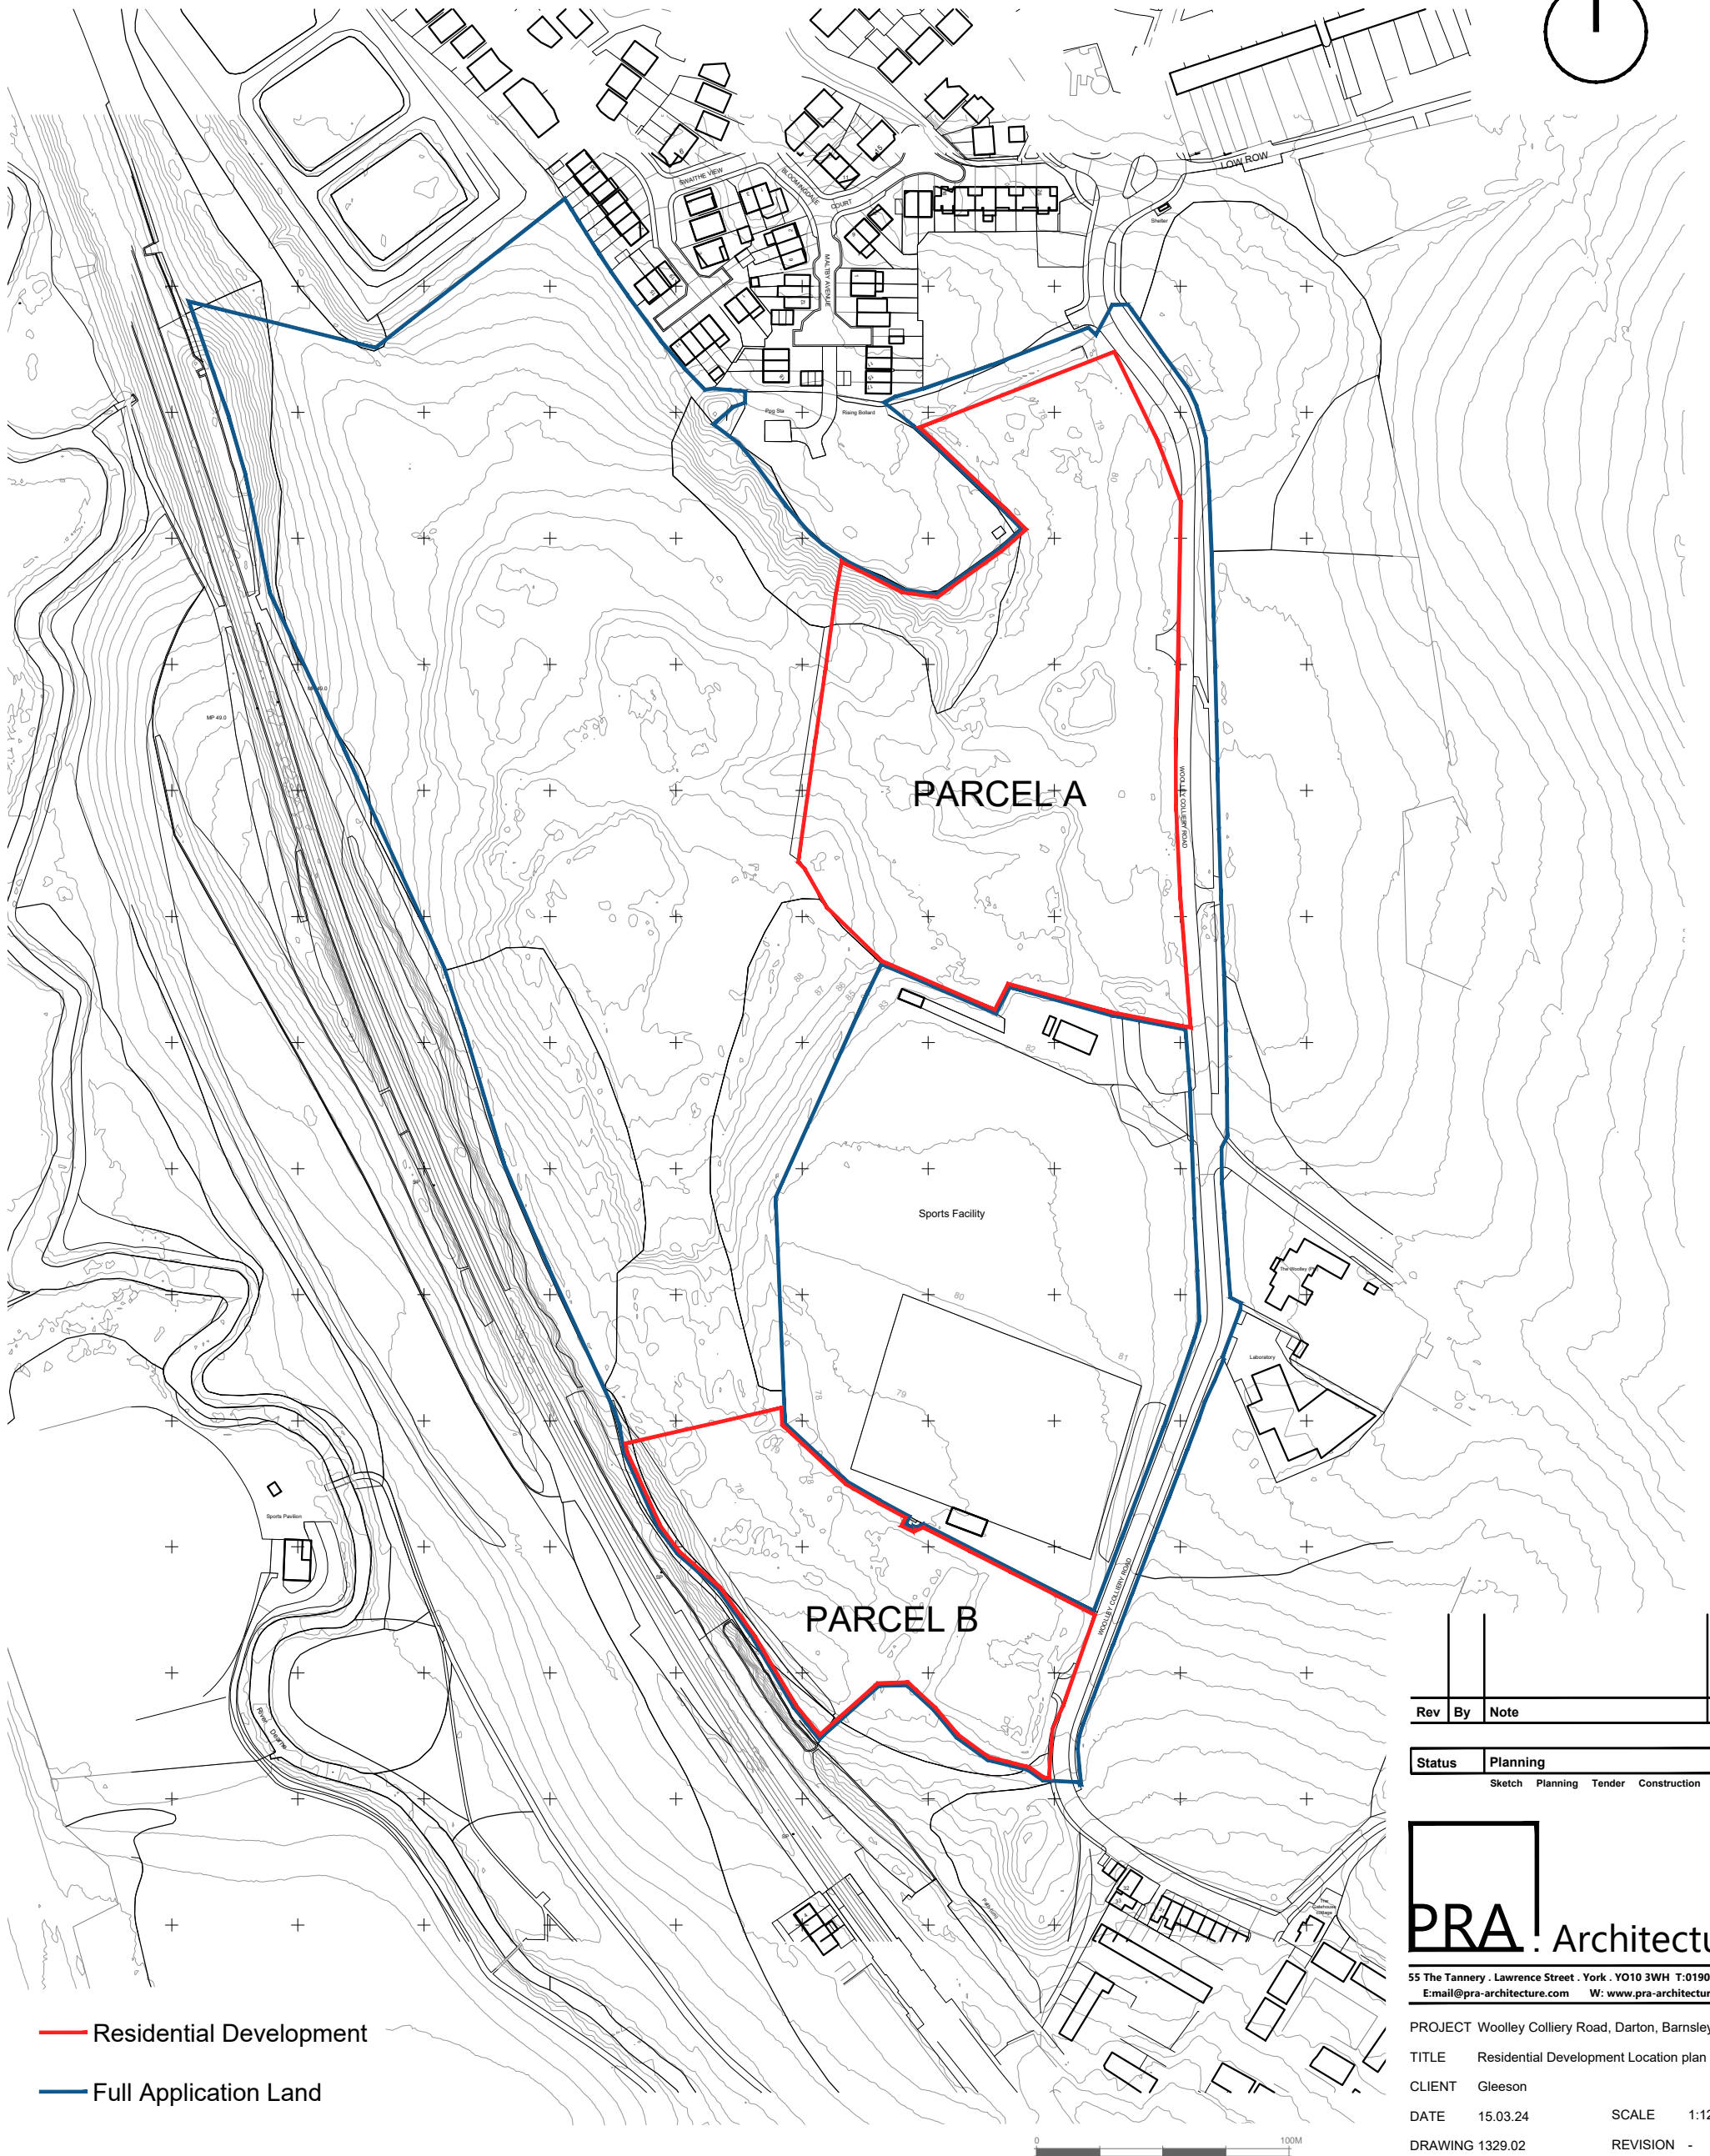

Woolley Colliery Road, Darton, Barnsley

gleeson

- Residential Development
- Full Application Land

Rev	By	Note	Date

Status	Planning
Sketch Planning Tender Construction As Built	

PRA Architecture
 55 The Tannery . Lawrence Street . York . YO10 3WH T:01904 653772
 Email@pra-architecture.com W: www.pra-architecture.com

PROJECT Woolley Colliery Road, Darton, Barnsley
 TITLE Residential Development Location plan
 CLIENT Gleeson
 DATE 15.03.24 SCALE 1:1250@A3
 DRAWING 1329.02 REVISION -
 DRAWN PB CHECKED SH

Do not scale from this drawing except for planning purposes. This drawing and any designs thereon are the copyright of PRA Architecture Ltd.

Residential Development Location Plan