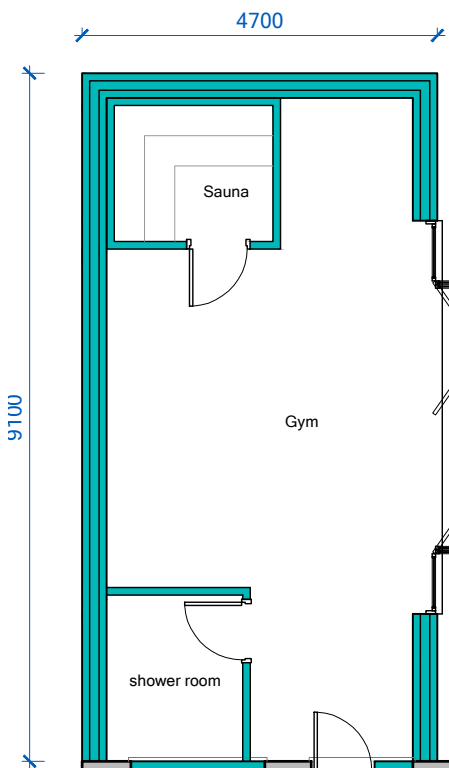

Proposed North Elevation

Proposed West Elevation

Proposed Ground Floor Plan

Scale bar (1:100)

 Prism Agriculture Ltd		Anchor Farm, Elmhist Lane, Dodworth, Barnsley, S71 4LD			
NO/REVISION		DATE		Mr L Haywood	
				Proposed Extension	
				Proposed Plan and Elevations	
DRAWN	CHECK	SCALE	DATE	DRAWING NO.	REVISION
		1:100	Jan 2021	254-20	