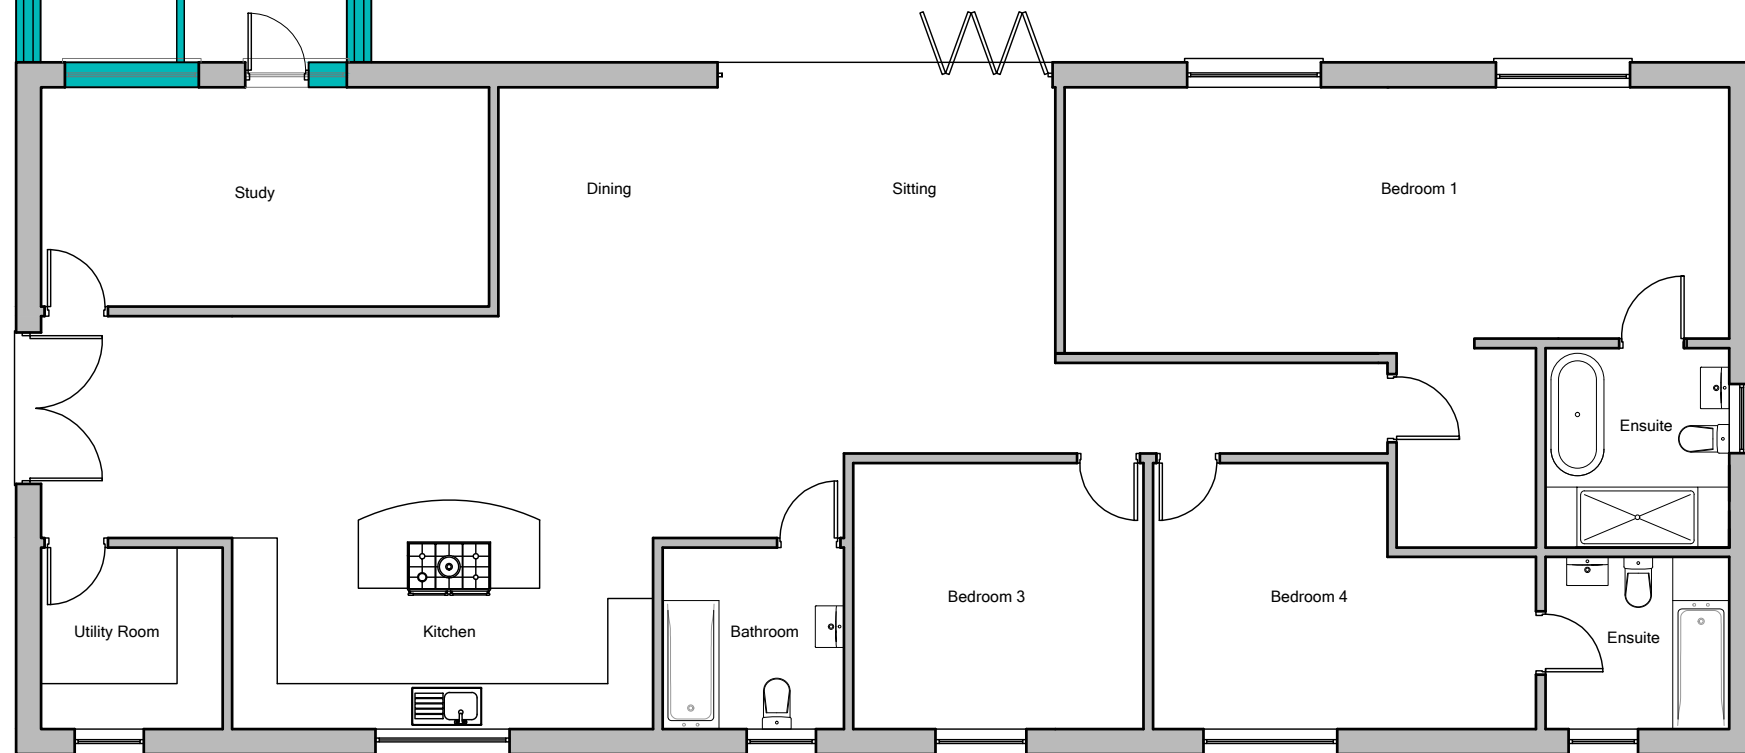

Proposed North Elevation

Proposed West Elevation

Proposed Ground Floor Plan

Scale bar (1:100)

 Prism Agriculture Ltd		Anchor Farm, Elmhist Lane, Dodworth, Barnsley, S71 4LD			
NO/REVISION		DATE		Mr L Haywood	
				Proposed Extension	
				Proposed Plan and Elevations	
DRAWN	CHECK	SCALE	DATE	DRAWING NO.	REVISION
		1:100	Jan 2021	254-20	