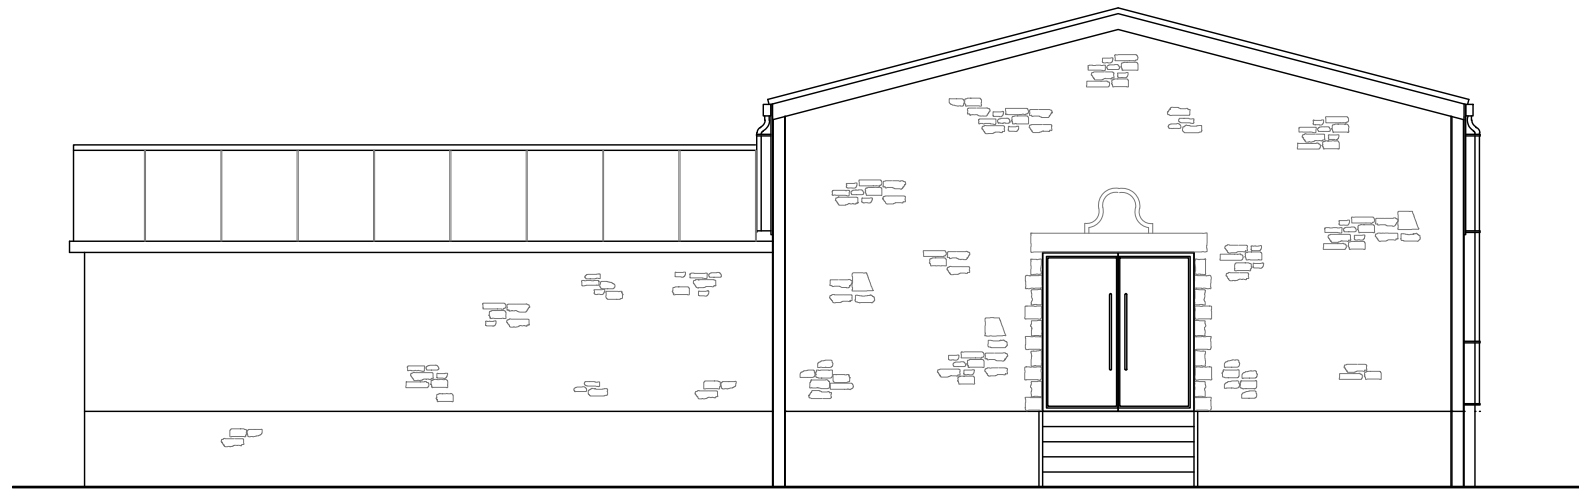

Proposed North Elevation

Proposed West Elevation

Proposed Ground Floor Plan

Scale bar (1:100)

 Prism Agriculture Ltd		Anchor Farm, Elmhist Lane, Dodworth, Barnsley, S71 4LD			
NO/REVISION		DATE		Mr L Haywood	
				Proposed Extension	
				Proposed Plan and Elevations	
DRAWN	CHECK	SCALE	DATE	DRAWING NO.	REVISION
		1:100	Jan 2021	254-20	