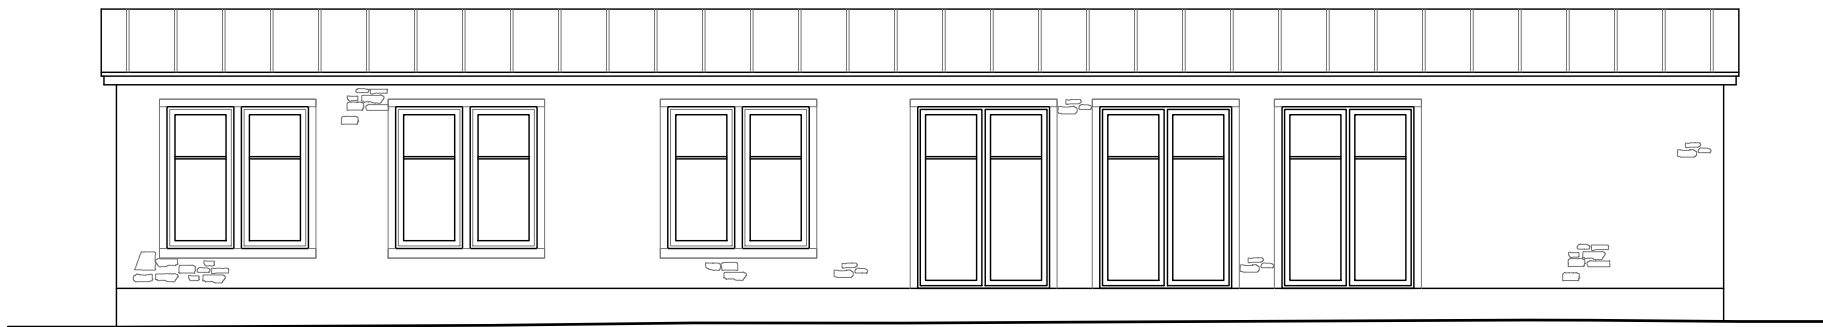

Proposed South West Elevation

Proposed East Elevation

Proposed North East Elevation

Existing North West Elevation

Proposed Floor Plan

 Prism Agriculture Ltd		Anchor Farm, Elmhirst Lane, Dodworth, Barnsley, S71 4LD			
NO/REVISION		DATE		Mr L Haywood	
				Proposed Barn Conversion	
				Proposed Plan	
DRAWN	CHECK	SCALE	DATE	DRAWING NO.	REVISION
		1:100	Jan 2020	270-10	