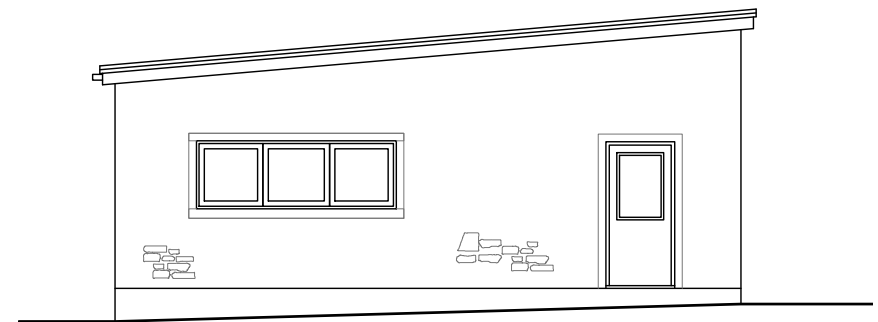

Proposed South West Elevation

Proposed East Elevation

Proposed North East Elevation

Existing North West Elevation

Proposed Floor Plan

 Prism Agriculture Ltd		Anchor Farm, Elmhirst Lane, Dodworth, Barnsley, S71 4LD			
NO/REVISION		DATE		Mr L Haywood	
				Proposed Barn Conversion	
				Proposed Plan	
DRAWN	CHECK	SCALE	DATE	DRAWING NO.	REVISION
		1:100	Jan 2020	270-10	