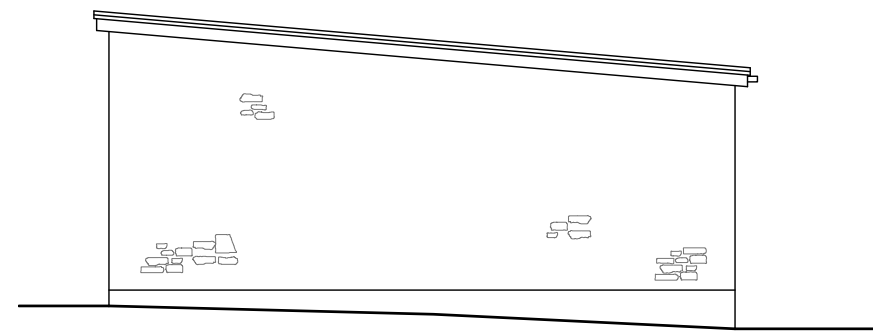

Proposed South West Elevation

Proposed East Elevation

Proposed North East Elevation

Existing North West Elevation

Proposed Floor Plan

 Prism Agriculture Ltd		Anchor Farm, Elmhirst Lane, Dodworth, Barnsley, S71 4LD			
NO/REVISION		DATE		Mr L Haywood	
				Proposed Barn Conversion	
				Proposed Plan	
DRAWN	CHECK	SCALE	DATE	DRAWING NO.	REVISION
		1:100	Jan 2020	270-10	