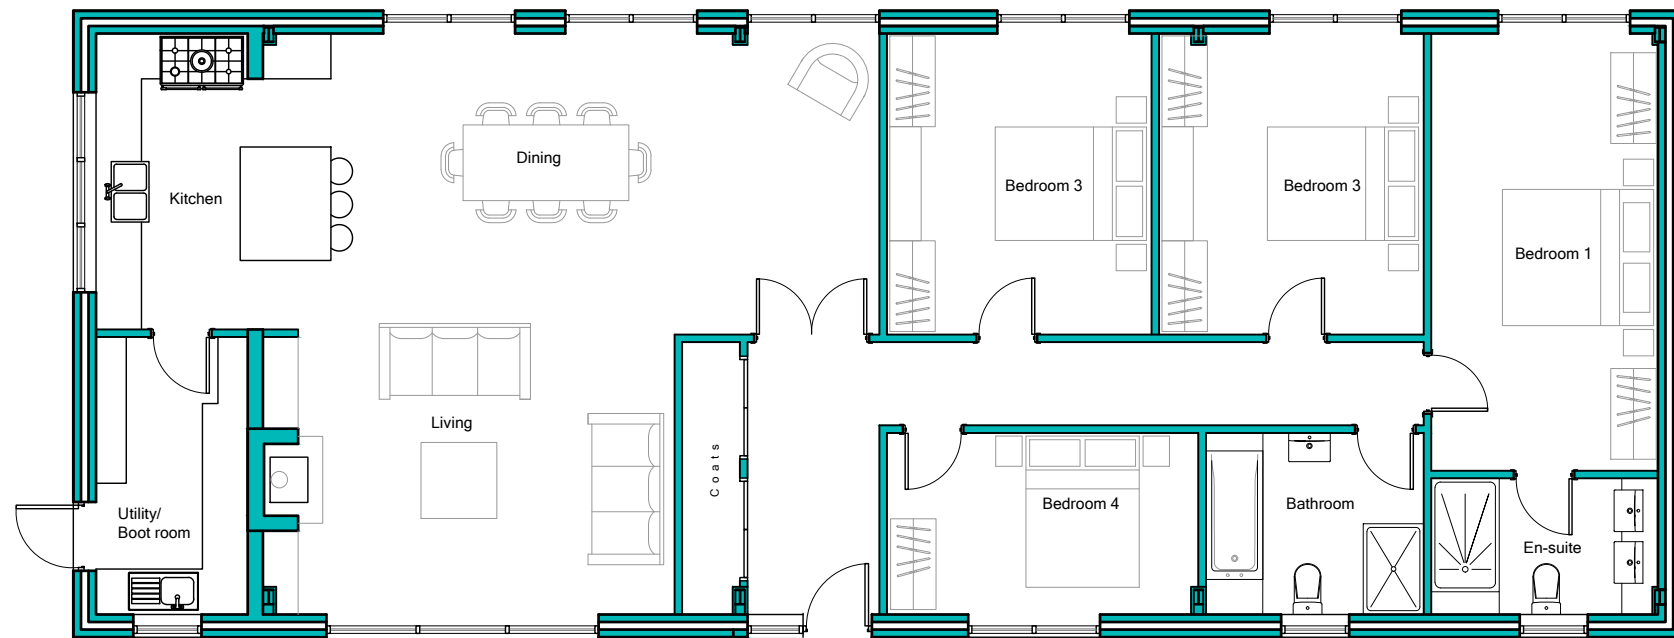

Proposed South West Elevation

Proposed East Elevation

Proposed North East Elevation

Existing North West Elevation

Proposed Floor Plan

 Prism Agriculture Ltd		Anchor Farm, Elmhirst Lane, Dodworth, Barnsley, S71 4LD			
NO/REVISION		DATE		Mr L Haywood	
				Proposed Barn Conversion	
				Proposed Plan	
DRAWN	CHECK	SCALE	DATE	DRAWING NO.	REVISION
		1:100	Jan 2020	270-10	