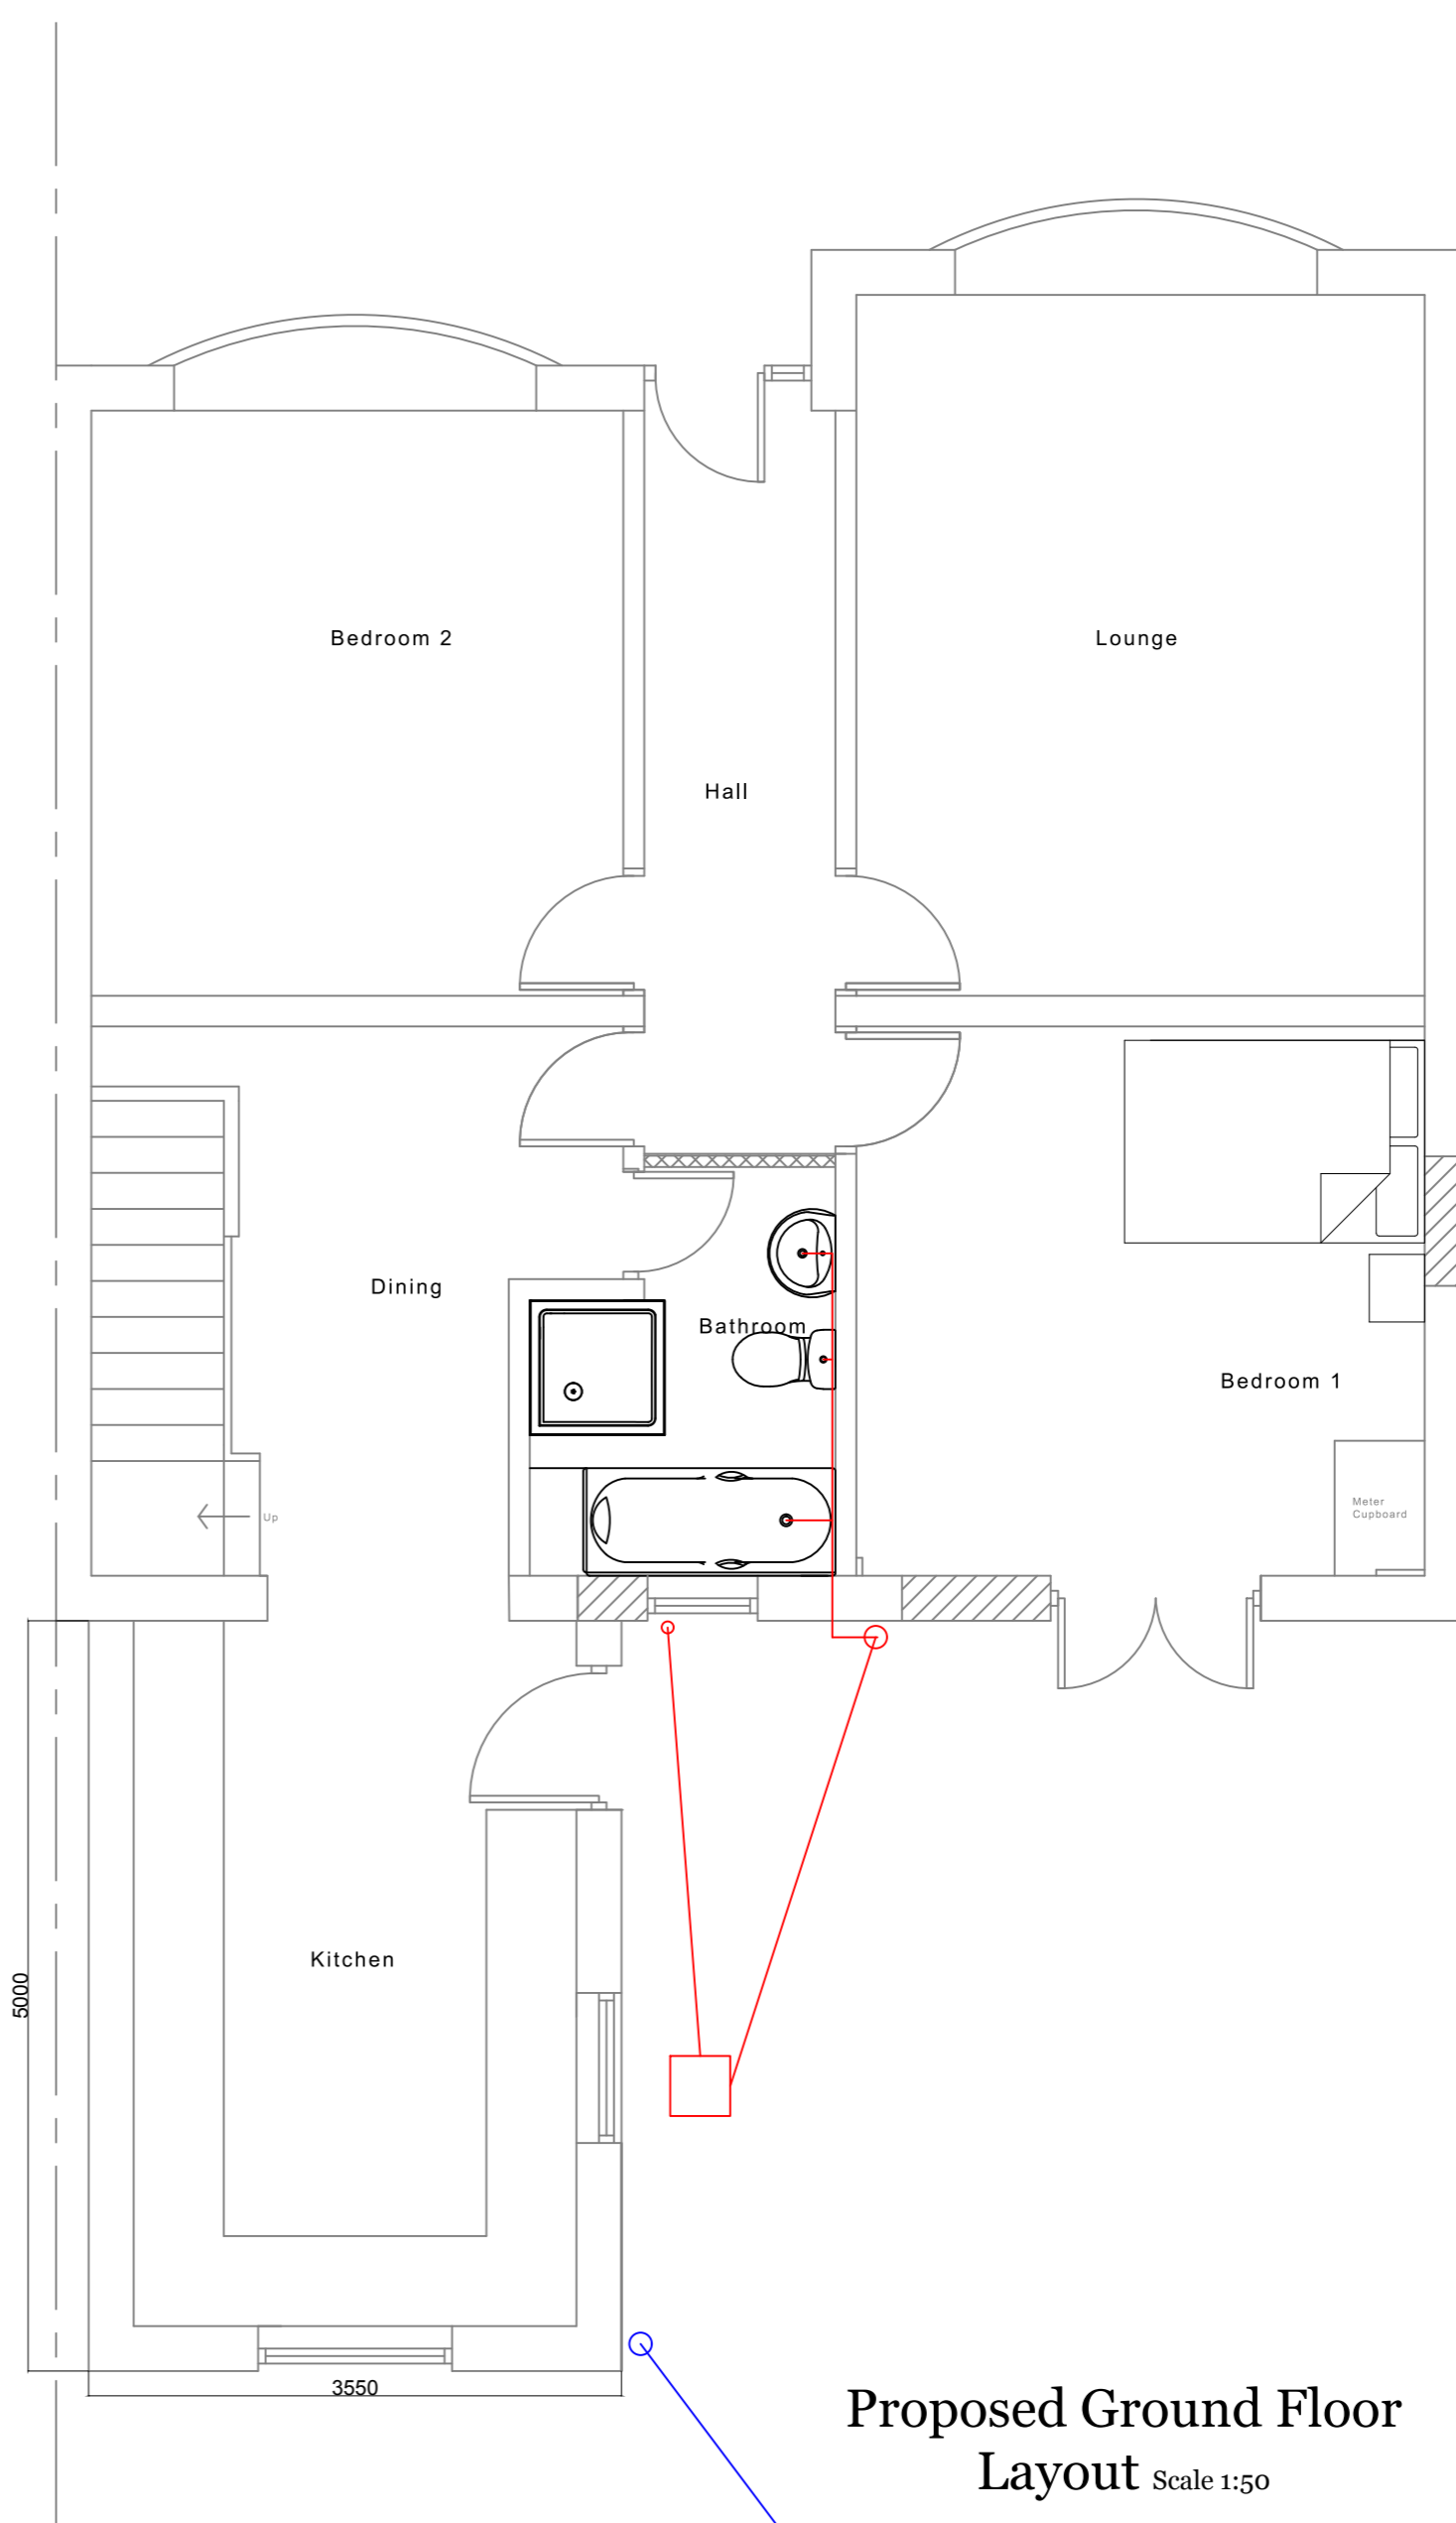

**Existing First Floor  
Layout** Scale 1:100

**Proposed First Floor  
Layout** Scale 1:100

**Existing Ground Floor  
Layout** Scale 1:50

**Proposed Ground Floor  
Layout** Scale 1:50

Rev.	Date	Revision Details

<b>Scale:</b> 100, 1:50 @ A2
<b>Date:</b> September 2017
<b>Drawn:</b> C.Mason
<b>Dwg No:</b> 117 - 01