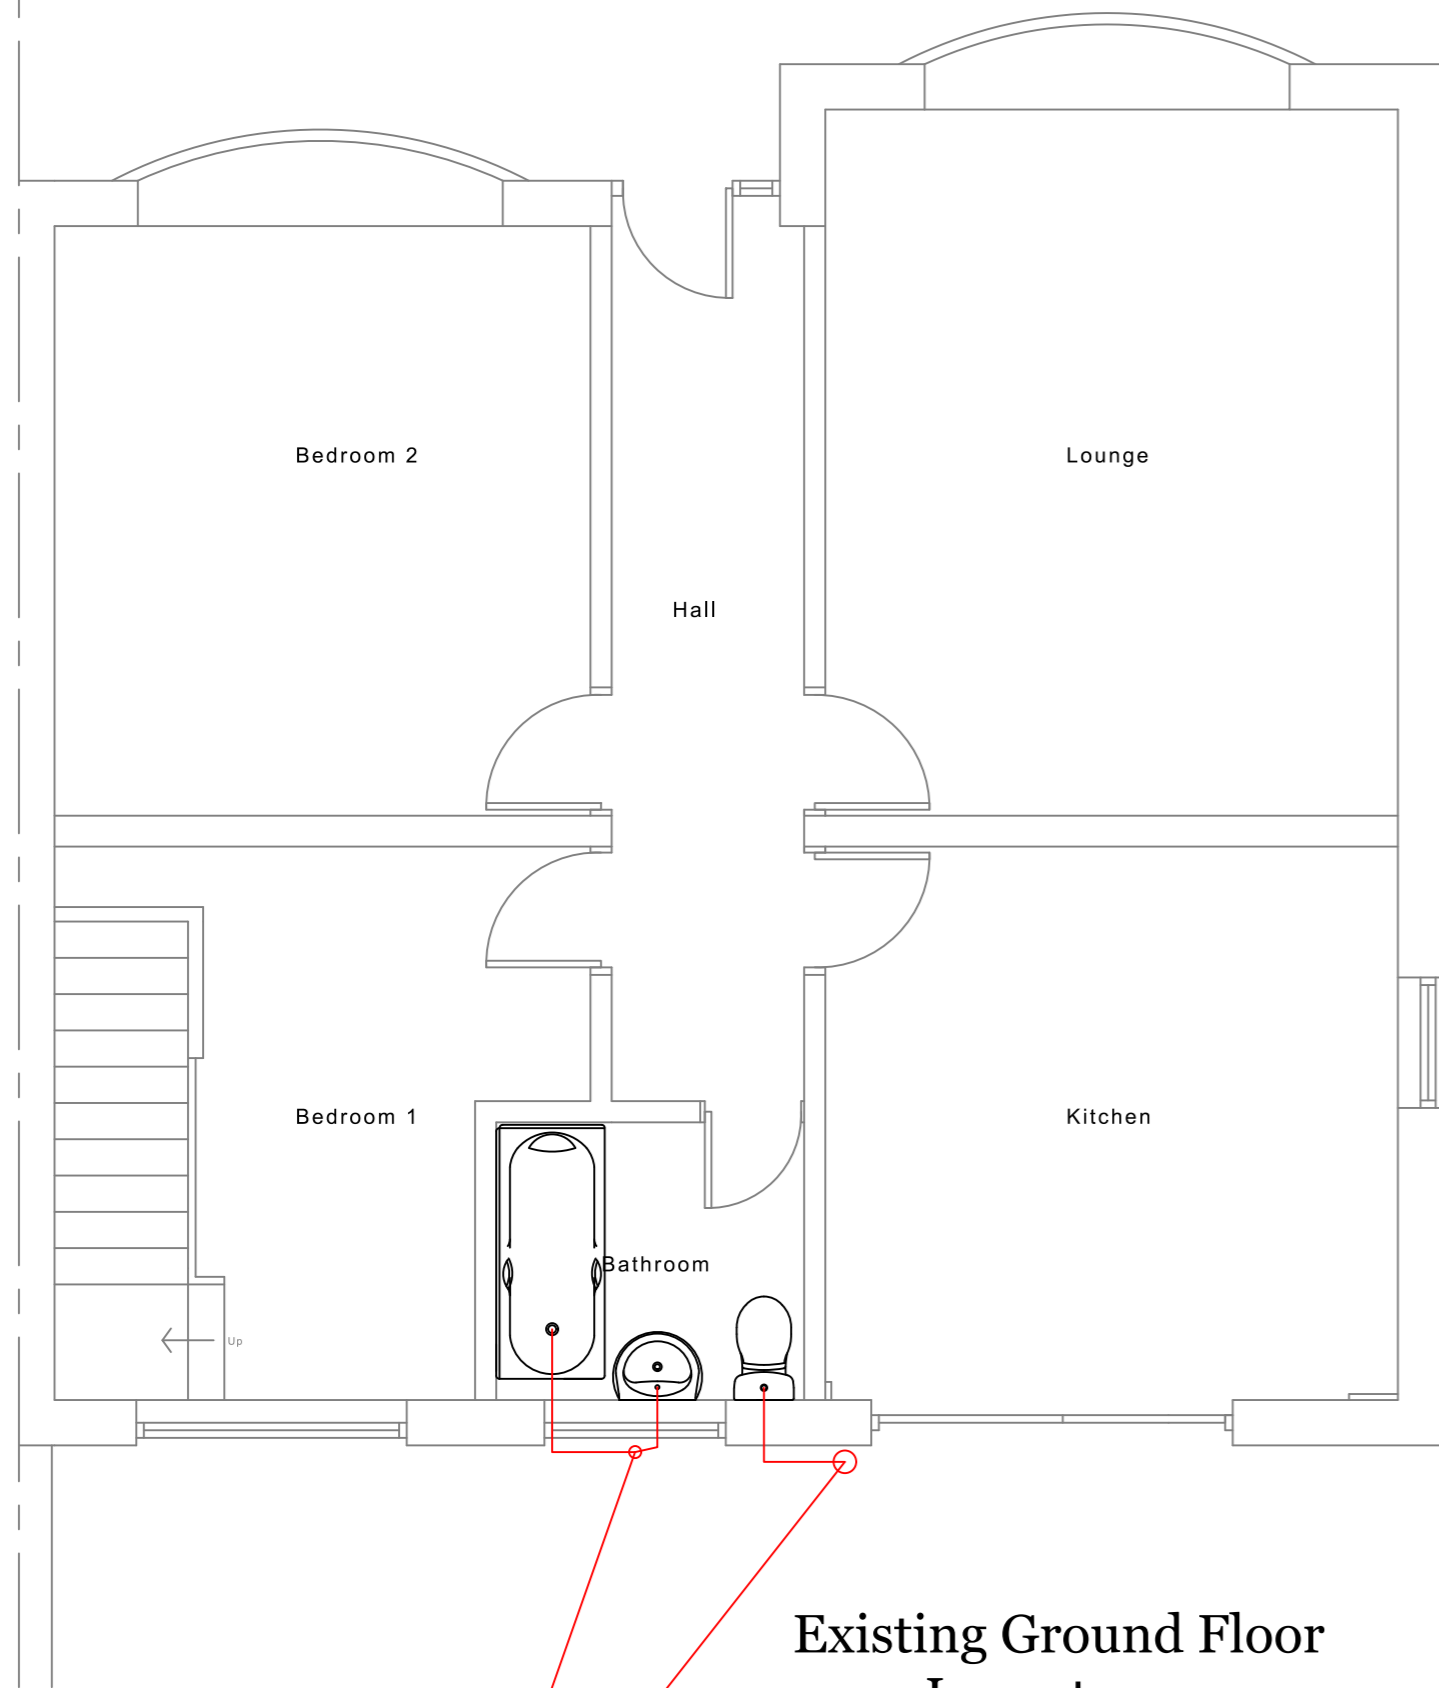

**Existing First Floor  
Layout** Scale 1:100

**Proposed First Floor  
Layout** Scale 1:100

**Existing Ground Floor  
Layout** Scale 1:50

**Proposed Ground Floor  
Layout** Scale 1:50

Rev.	Date	Revision Details

<b>Scale:</b> 100, 1:50 @ A2
<b>Date:</b> September 2017
<b>Drawn:</b> C.Mason
<b>Dwg No:</b> 117 - 01