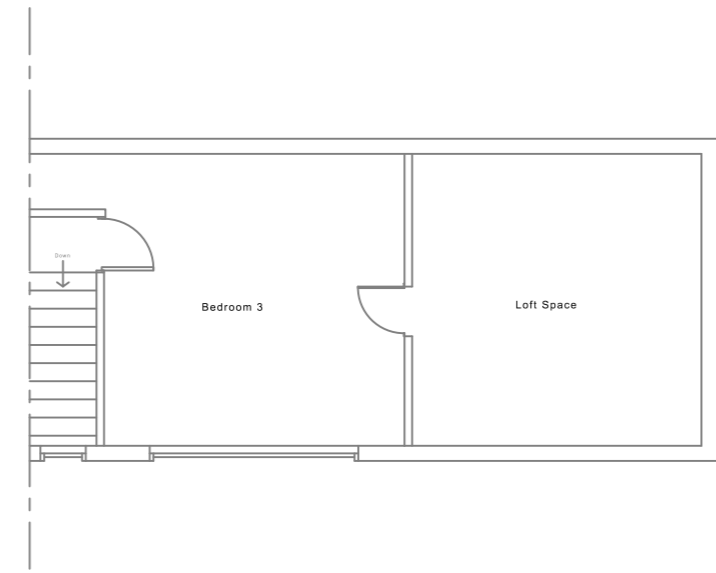

**Existing First Floor  
Layout** Scale 1:100

**Proposed First Floor  
Layout** Scale 1:100

**Existing Ground Floor  
Layout** Scale 1:50

**Proposed Ground Floor  
Layout** Scale 1:50

Rev.	Date	Revision Details

<b>Scale:</b> 100, 1:50 @ A2
<b>Date:</b> September 2017
<b>Drawn:</b> C.Mason
<b>Dwg No:</b> 117 - 01