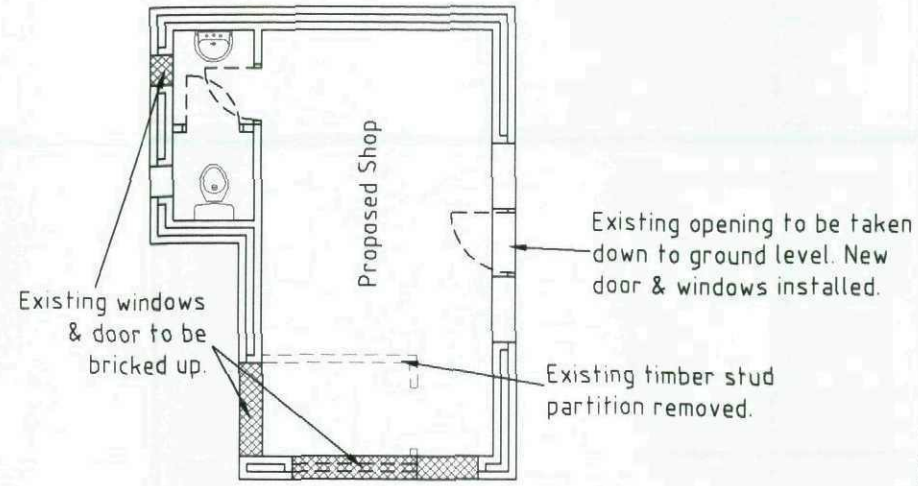

J.A. DEAKIN CAD DRAWING SERVICES LTD.

95 Arundel Drive,
Lundwood,
Bamsley, S71 5LF.
TEL: 07886030175

Exg. Ground Floor Plan 1:100

Exg. Front Elev. 1:100

Proposed Ground Floor Plan 1:100

Proposed Front Elev. 1:100

Exg. Side Elev. 1:100

Exg. Side Elev. 1:100

Proposed Side Elev. 1:100

Proposed Side Elev. 1:100

Proposed Directional Sign 1:50

DO NOT SCALE DRAWING - IF IN DOUBT, ASK

Address: 53 High Street (Home Farm), Royston, Barnsley, S71 4RF. Rev:
 Project: Existing Buiding Change of Use, Date: JULY 2008
 Drawing Title: Existing & Proposed Plans & Eleavtions
 Drawing No: 2008-1030-002
 Scale: As Shown Status: Planning
 Drawn By: JD