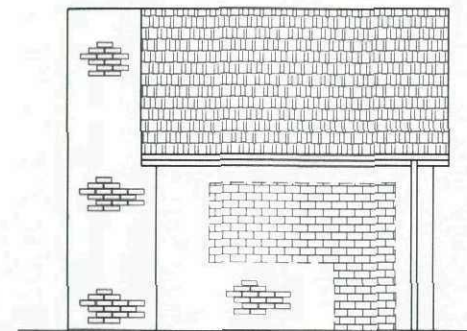

J.A. DEAKIN CAD DRAWING SERVICES LTD.

95 Arundel Drive,
Lundwood,
Bamsley, S71 5LF.
TEL: 07886030175

Exg. Ground Floor Plan 1:100

Exg. Front Elev. 1:100

Proposed Ground Floor Plan 1:100

Proposed Front Elev. 1:100

Exg. Side Elev. 1:100

Exg. Side Elev. 1:100

Proposed Side Elev. 1:100

Proposed Side Elev. 1:100

Proposed Directional Sign 1:50

DO NOT SCALE DRAWING - IF IN DOUBT, ASK

Address: 53 High Street (Home Farm), Royston, Barnsley, S71 4RF. Rev:
 Project: Existing Buiding Change of Use, Date: JULY 2008
 Drawing Title: Existing & Proposed Plans & Eleavtions
 Drawing No: 2008-1030-002
 Scale: As Shown Status: Planning
 Drawn By: JD