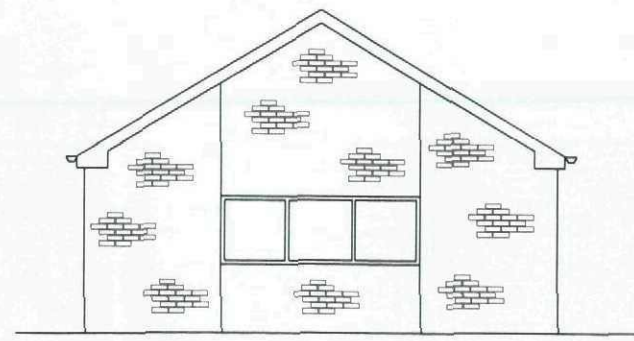

Exg. Front Elev. 1:100