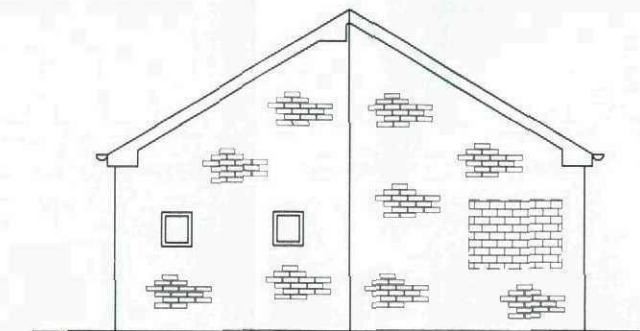

Exg. Side Elev. 1:100

Exg. Side Elev. 1:100

Proposed Side Elev. 1:100

Proposed Side Elev. 1:100

Proposed Directional Sign 1:50

DO NOT SCALE DRAWING - IF IN DOUBT, ASK

Address: 53 High Street (Home Farm), Royston, Barnsley, S71 4RF. Rev:
 Project: Existing Buiding Change of Use, Date: JULY 2008
 Drawing Title: Existing & Proposed Plans & Eleavtions
 Drawing No: 2008-1030-002
 Scale: As Shown Status: Planning
 Drawn By: JD