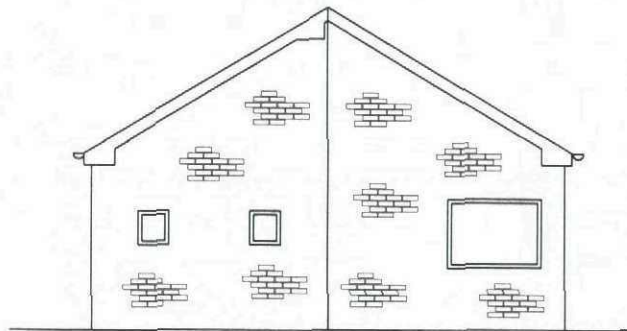

Exg. Side Elev. 1:100

Exg. Side Elev. 1:100

Proposed Side Elev. 1:100

Proposed Side Elev. 1:100

Proposed Directional Sign 1:50

DO NOT SCALE DRAWING - IF IN DOUBT, ASK

Address: 53 High Street (Home Farm), Royston, Barnsley, S71 4RF. Rev:
 Project: Existing Buiding Change of Use, Date: JULY 2008
 Drawing Title: Existing & Proposed Plans & Eleavtions
 Drawing No: 2008-1030-002
 Scale: As Shown Status: Planning
 Drawn By: JD