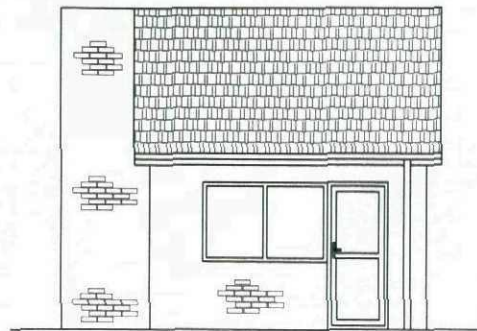

Exg. Side Elev. 1:100

Exg. Side Elev. 1:100

Proposed Side Elev. 1:100

Proposed Side Elev. 1:100

Proposed Directional Sign 1:50

DO NOT SCALE DRAWING - IF IN DOUBT, ASK

Address: 53 High Street (Home Farm), Royston, Barnsley, S71 4RF. Rev:
 Project: Existing Buiding Change of Use, Date: JULY 2008
 Drawing Title: Existing & Proposed Plans & Eleavtions
 Drawing No: 2008-1030-002
 Scale: As Shown Status: Planning
 Drawn By: JD