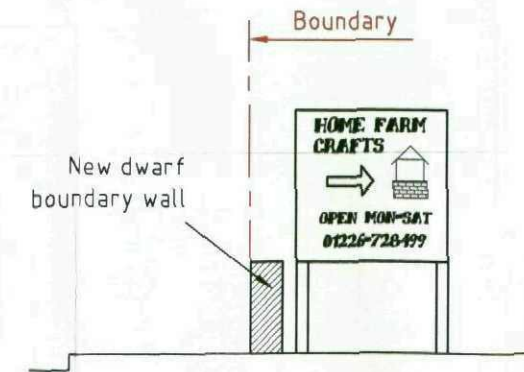

Exg. Side Elev. 1:100

Exg. Side Elev. 1:100

Proposed Side Elev. 1:100

Proposed Side Elev. 1:100

Proposed Directional Sign 1:50

DO NOT SCALE DRAWING - IF IN DOUBT, ASK

Address: 53 High Street (Home Farm), Royston, Barnsley, S71 4RF. Rev:
 Project: Existing Buiding Change of Use, Date: JULY 2008
 Drawing Title: Existing & Proposed Plans & Eleavtions
 Drawing No: 2008-1030-002
 Scale: As Shown Status: Planning
 Drawn By: JD