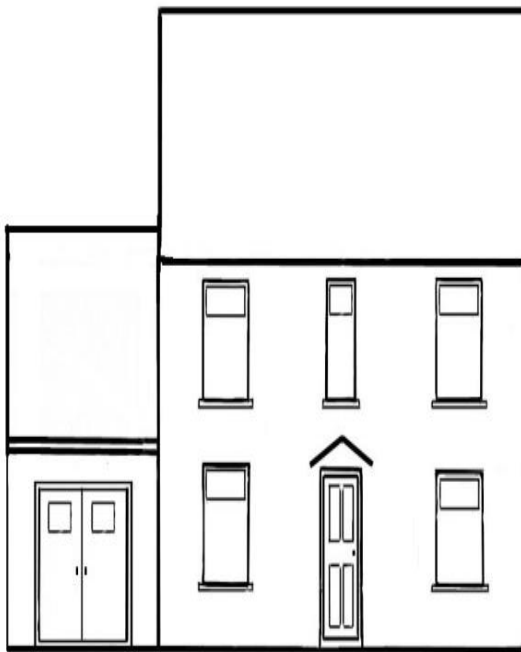

Plot at the end of Lister Row,  
Hodster Lane  
Great Houghton S72 0AY

Drawing number Dn004  
Proposed Front and side elevations

Scale 1:100

Front facing Hodster Lane

Rear

Front

Side facing North West  
towards allotments