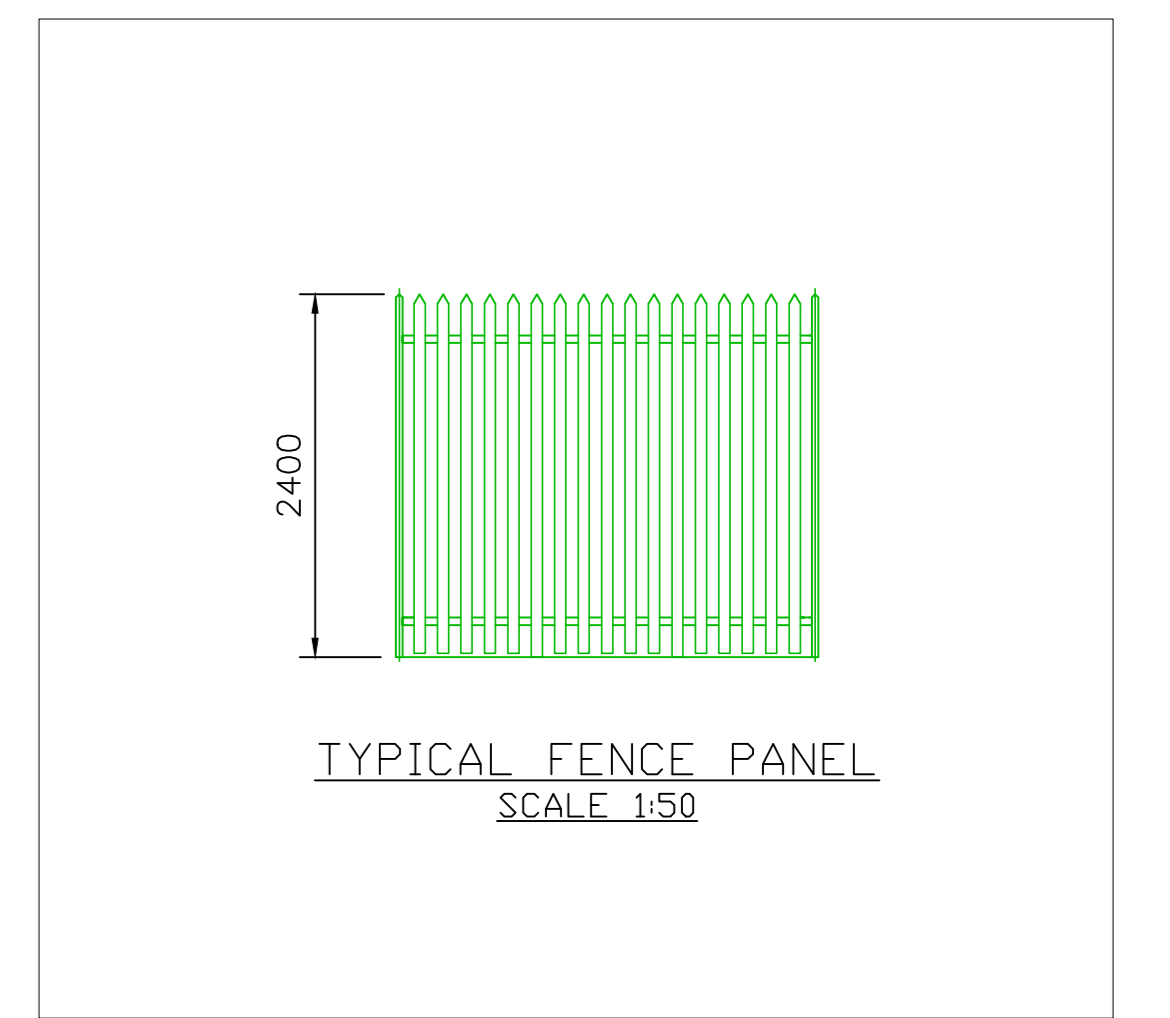

Notes:

Copyright © Harmony Energy Limited, 2022

KEY:

-  2.4m High Paillisade Fence
-  Internal BESS Road

REV:	DESCRIPTION:	BY:	DATE:
------	--------------	-----	-------

STATUS:

HARMONY ENERGY Conyngham Hall
Knaresborough
HG5 9AY

PROJECT:
HUNSHELF

TITLE:
SITE ELEVATIONS

SCALE: A0 @ 1:150	DATE: 20/03/2023	DRAWN: EL	CHECKED: FN
DRAWING NO: HS_SE_RevD			REVISION: D