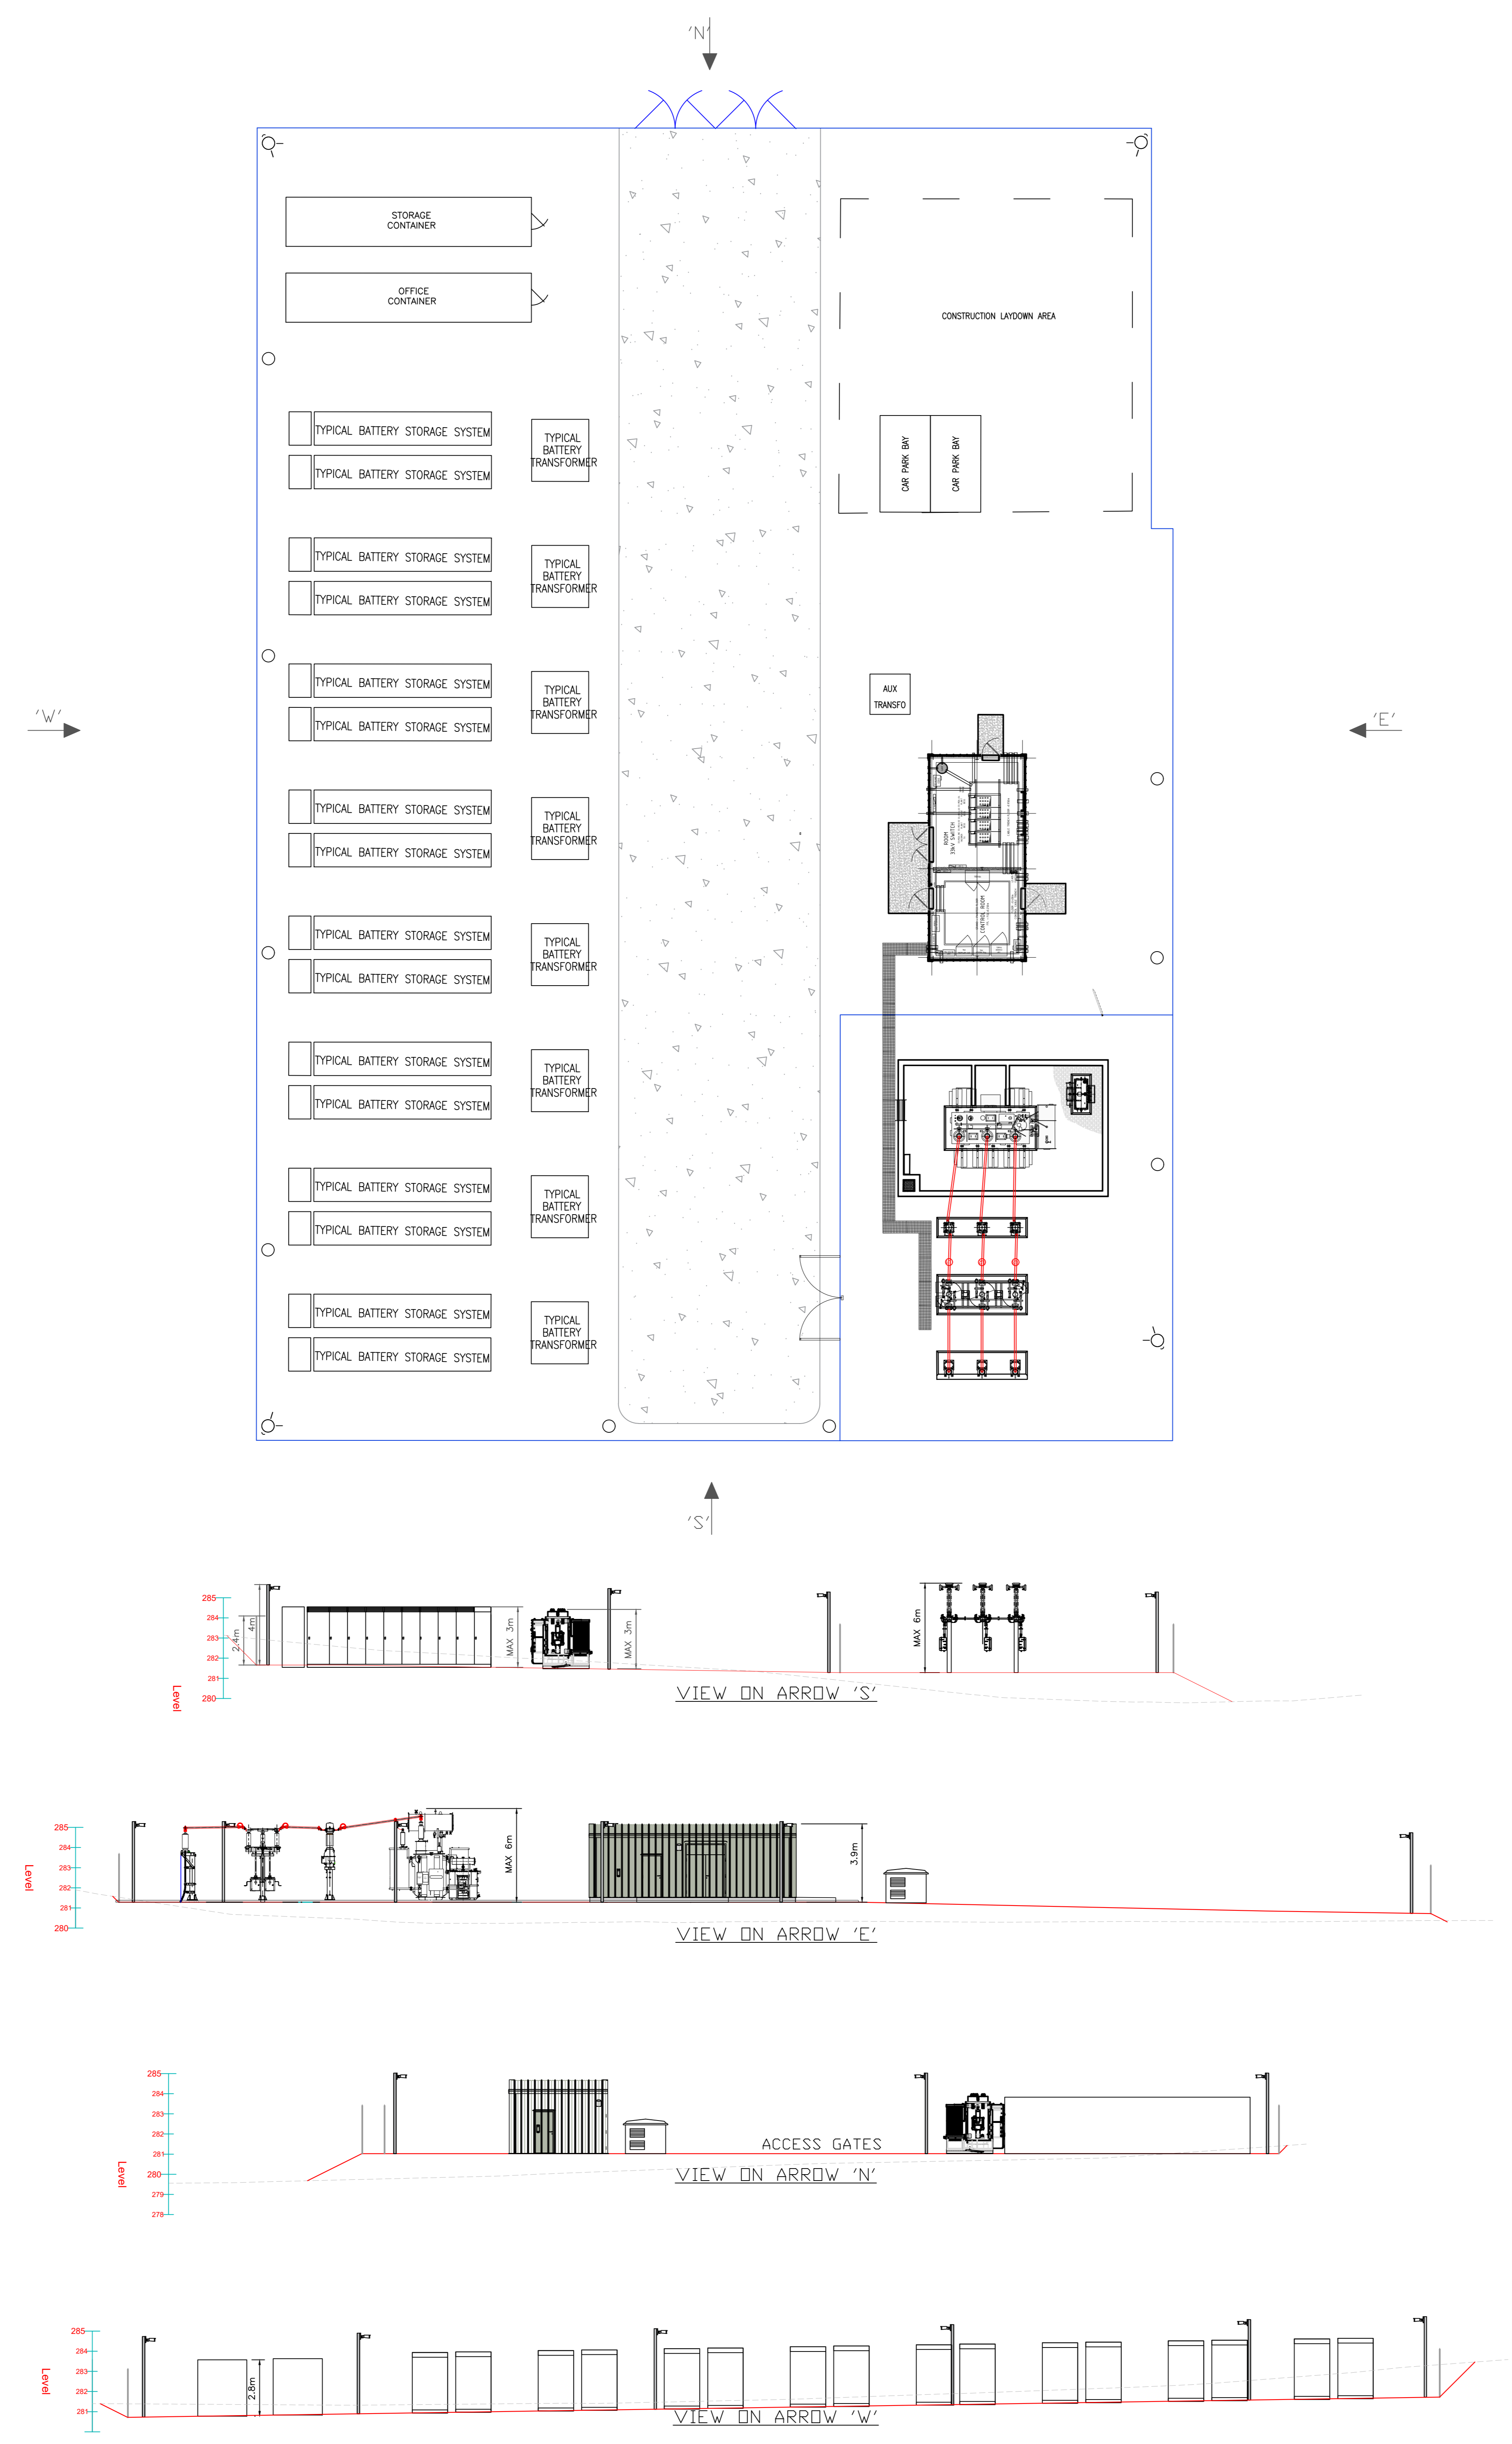

Notes:

Copyright © Harmony Energy Limited, 2022

KEY:

-  2.4m High Paillisade Fence
-  Internal BESS Road

REV:	DESCRIPTION:	BY:	DATE:
------	--------------	-----	-------

STATUS:

HARMONY ENERGY Conyngham Hall
Knaresborough
HG5 9AY

PROJECT:
HUNSHELF

TITLE:
SITE ELEVATIONS

SCALE: A0 @ 1:150	DATE: 20/03/2023	DRAWN: EL	CHECKED: FN
DRAWING NO: HS_SE_RevD			REVISION: D