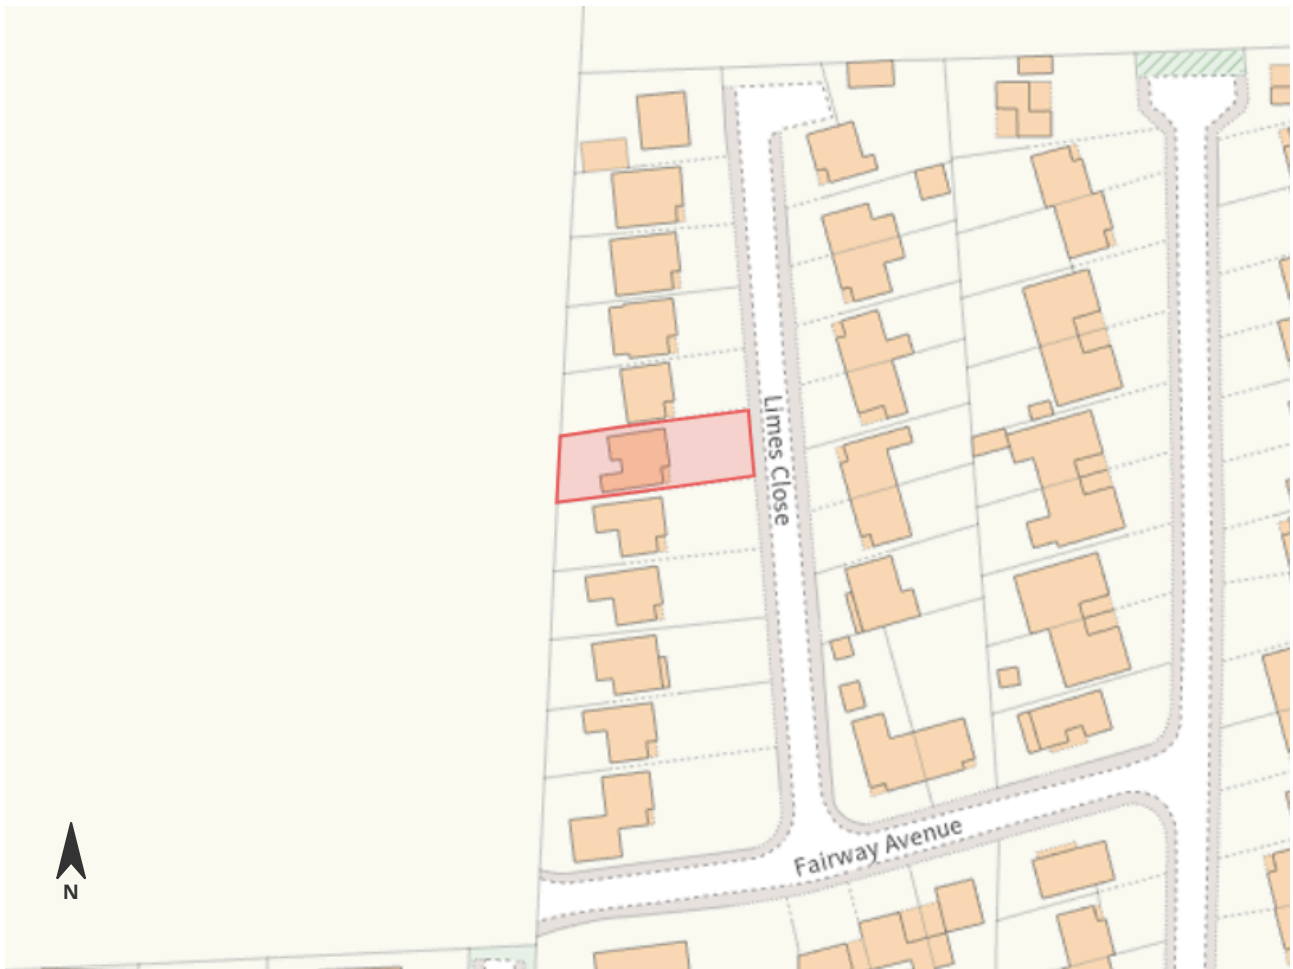

Location Plan

Address: 11 Limes Close, Staincross, Barnsley, S75 6JS

Document Reference no.:
#3965

Scale 1:1,250

© Crown copyright and database rights 2026
Ordnance Survey AC0000872527