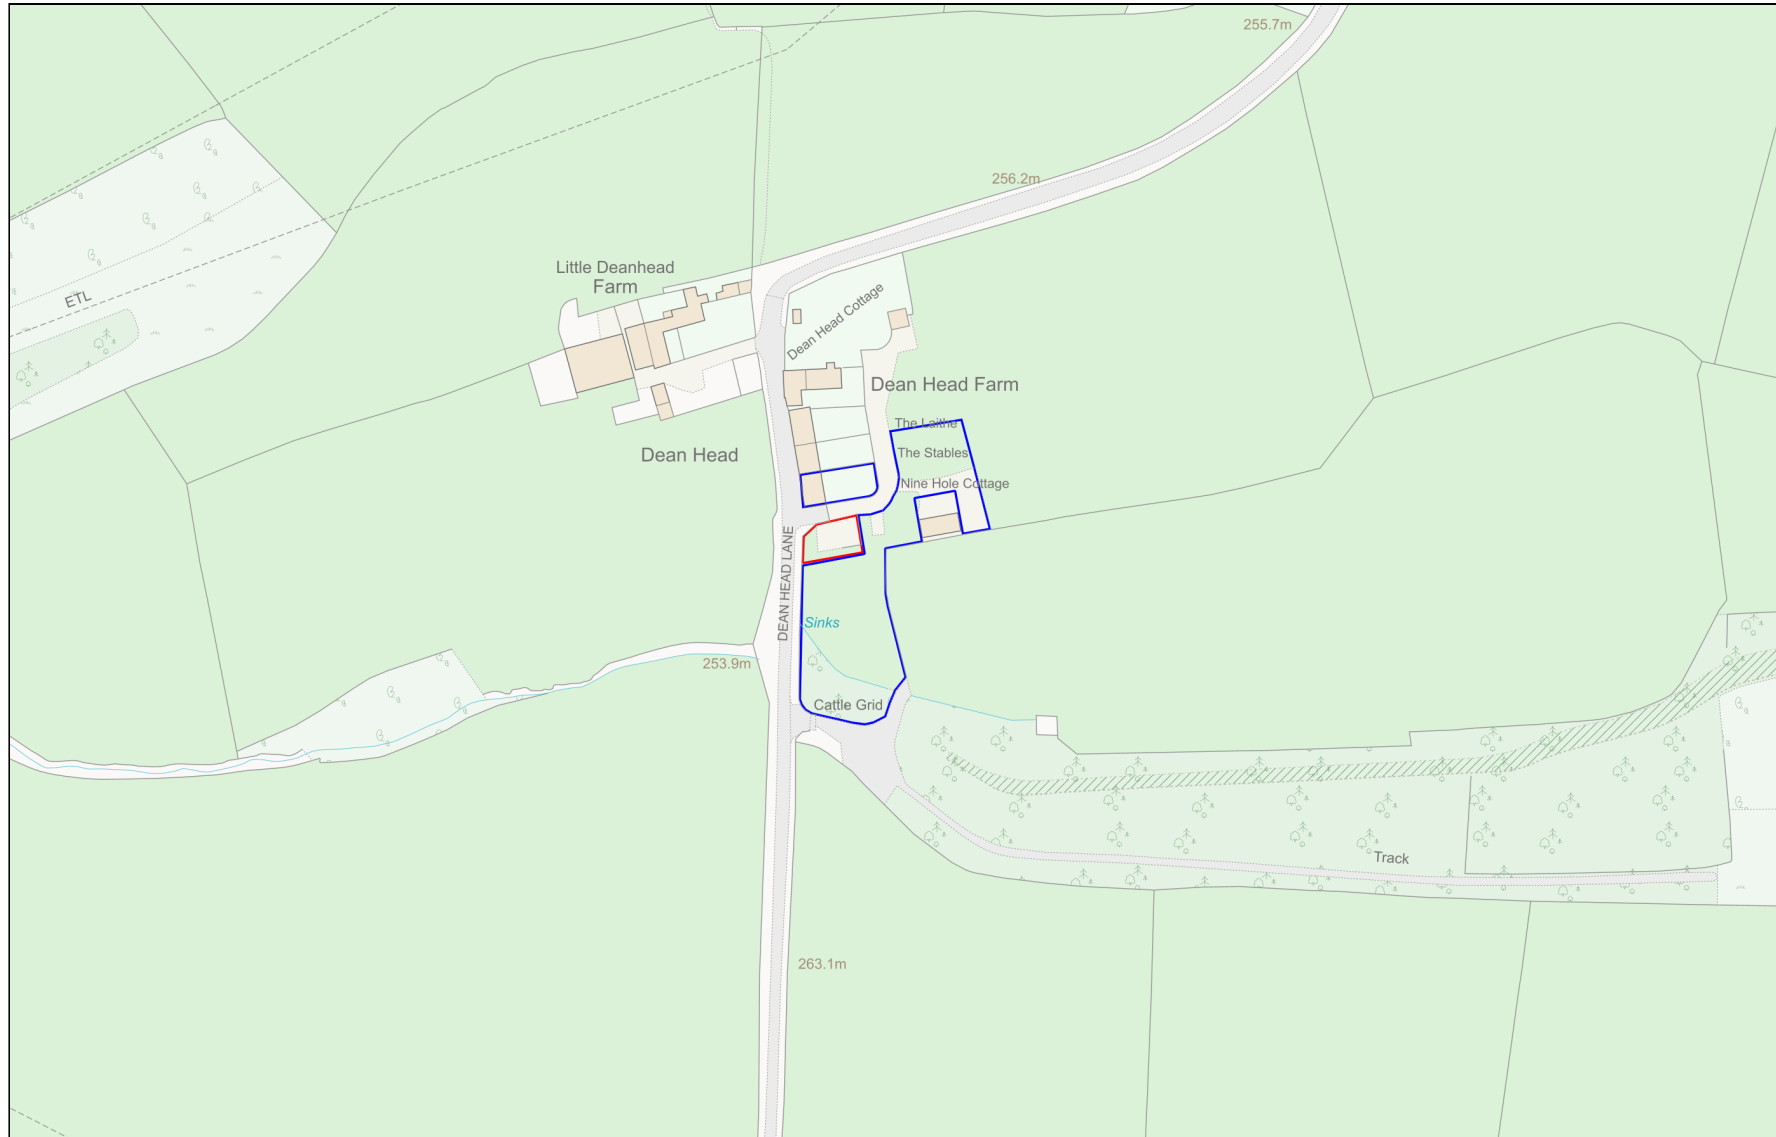

# Location Plan

Site Address: Nine Hole Cottage, Dean Head Farm, Dean Head Lane, Hunshelf, Barnsley, S36 8YR

Date Produced: 27-Mar-2024

Scale: 1:2500 @A4

Planning Portal Reference: PP-12930855v1