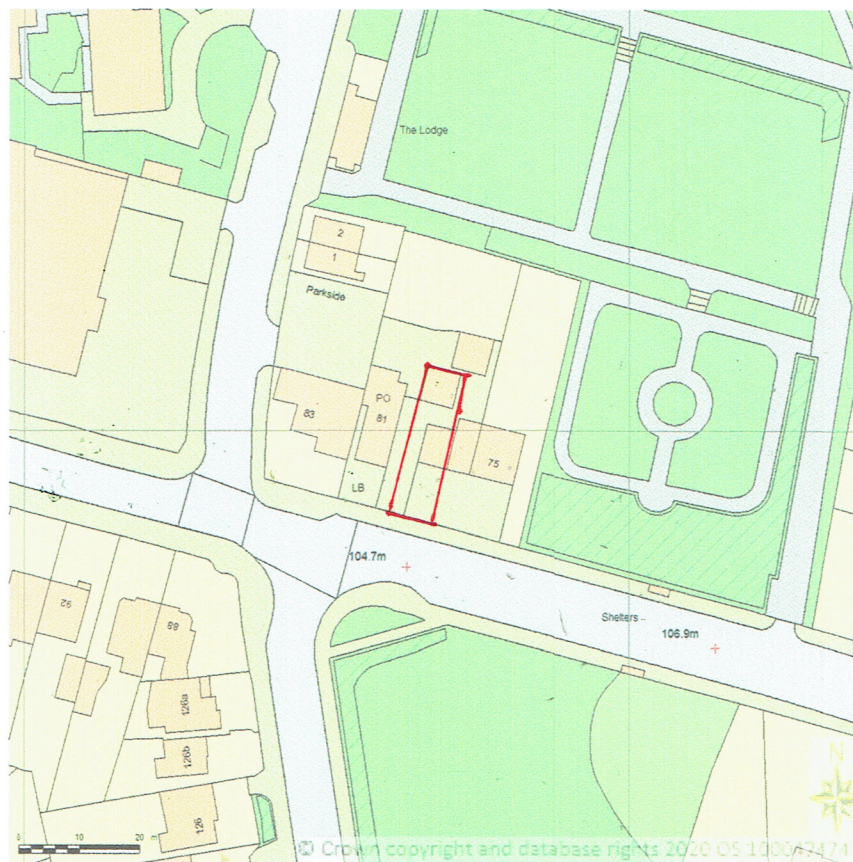

**SITE LOCATION PLAN
AREA 2 HA
SCALE 1:1250 on A4
CENTRE COORDINATES: 433568, 407599**

Supplied by Streetwise Maps Ltd
www.streetwise.net
Licence No: 100047474
16/01/2021 16:05