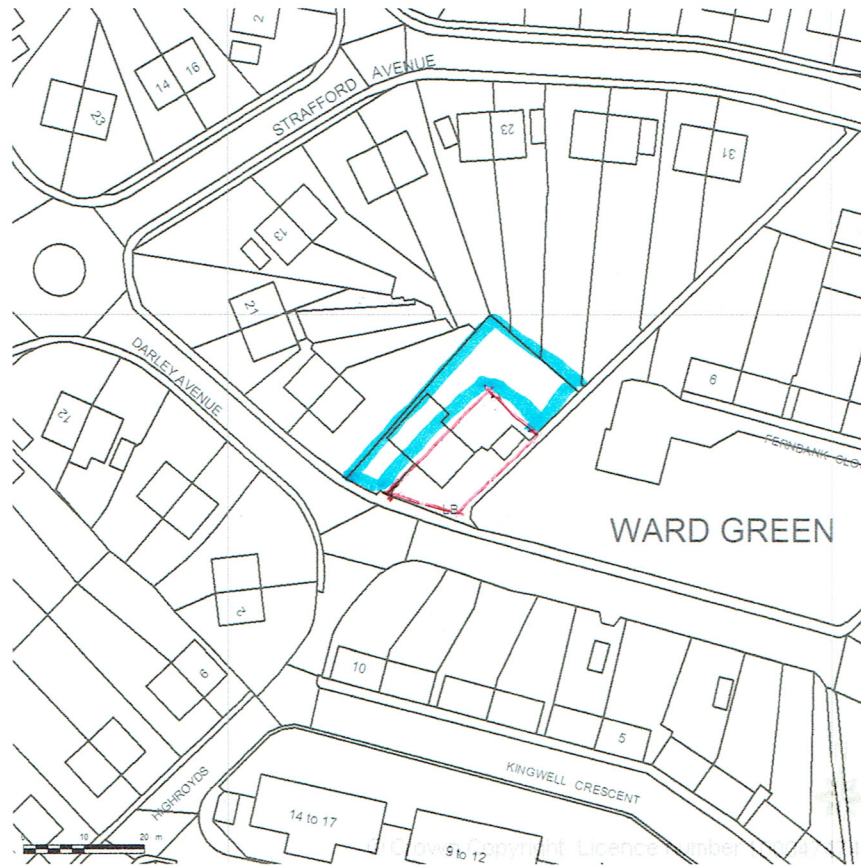

**SITE LOCATION PLAN  
AREA 2 HA  
SCALE 1:1250 on A4  
CENTRE COORDINATES: 434635, 404580**

Supplied by Streetwise Maps Ltd  
[www.streetwise.net](http://www.streetwise.net)  
Licence No: 100047474  
01/03/2015 19:12