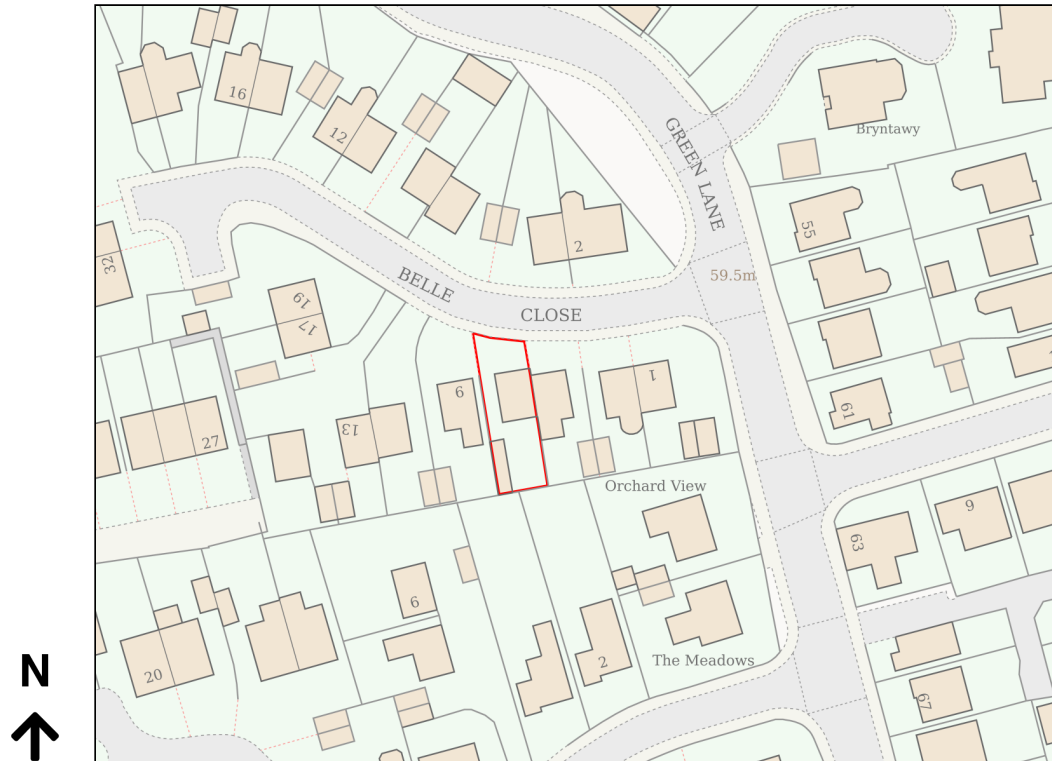

Location Plan

Site Address: 7, Belle Green Close, Cudworth, Barnsley, S72 8SN

Date Produced: 10-Mar-2026

Scale: 1:1250 @A4

Planning Portal Reference: PP-14739790v1