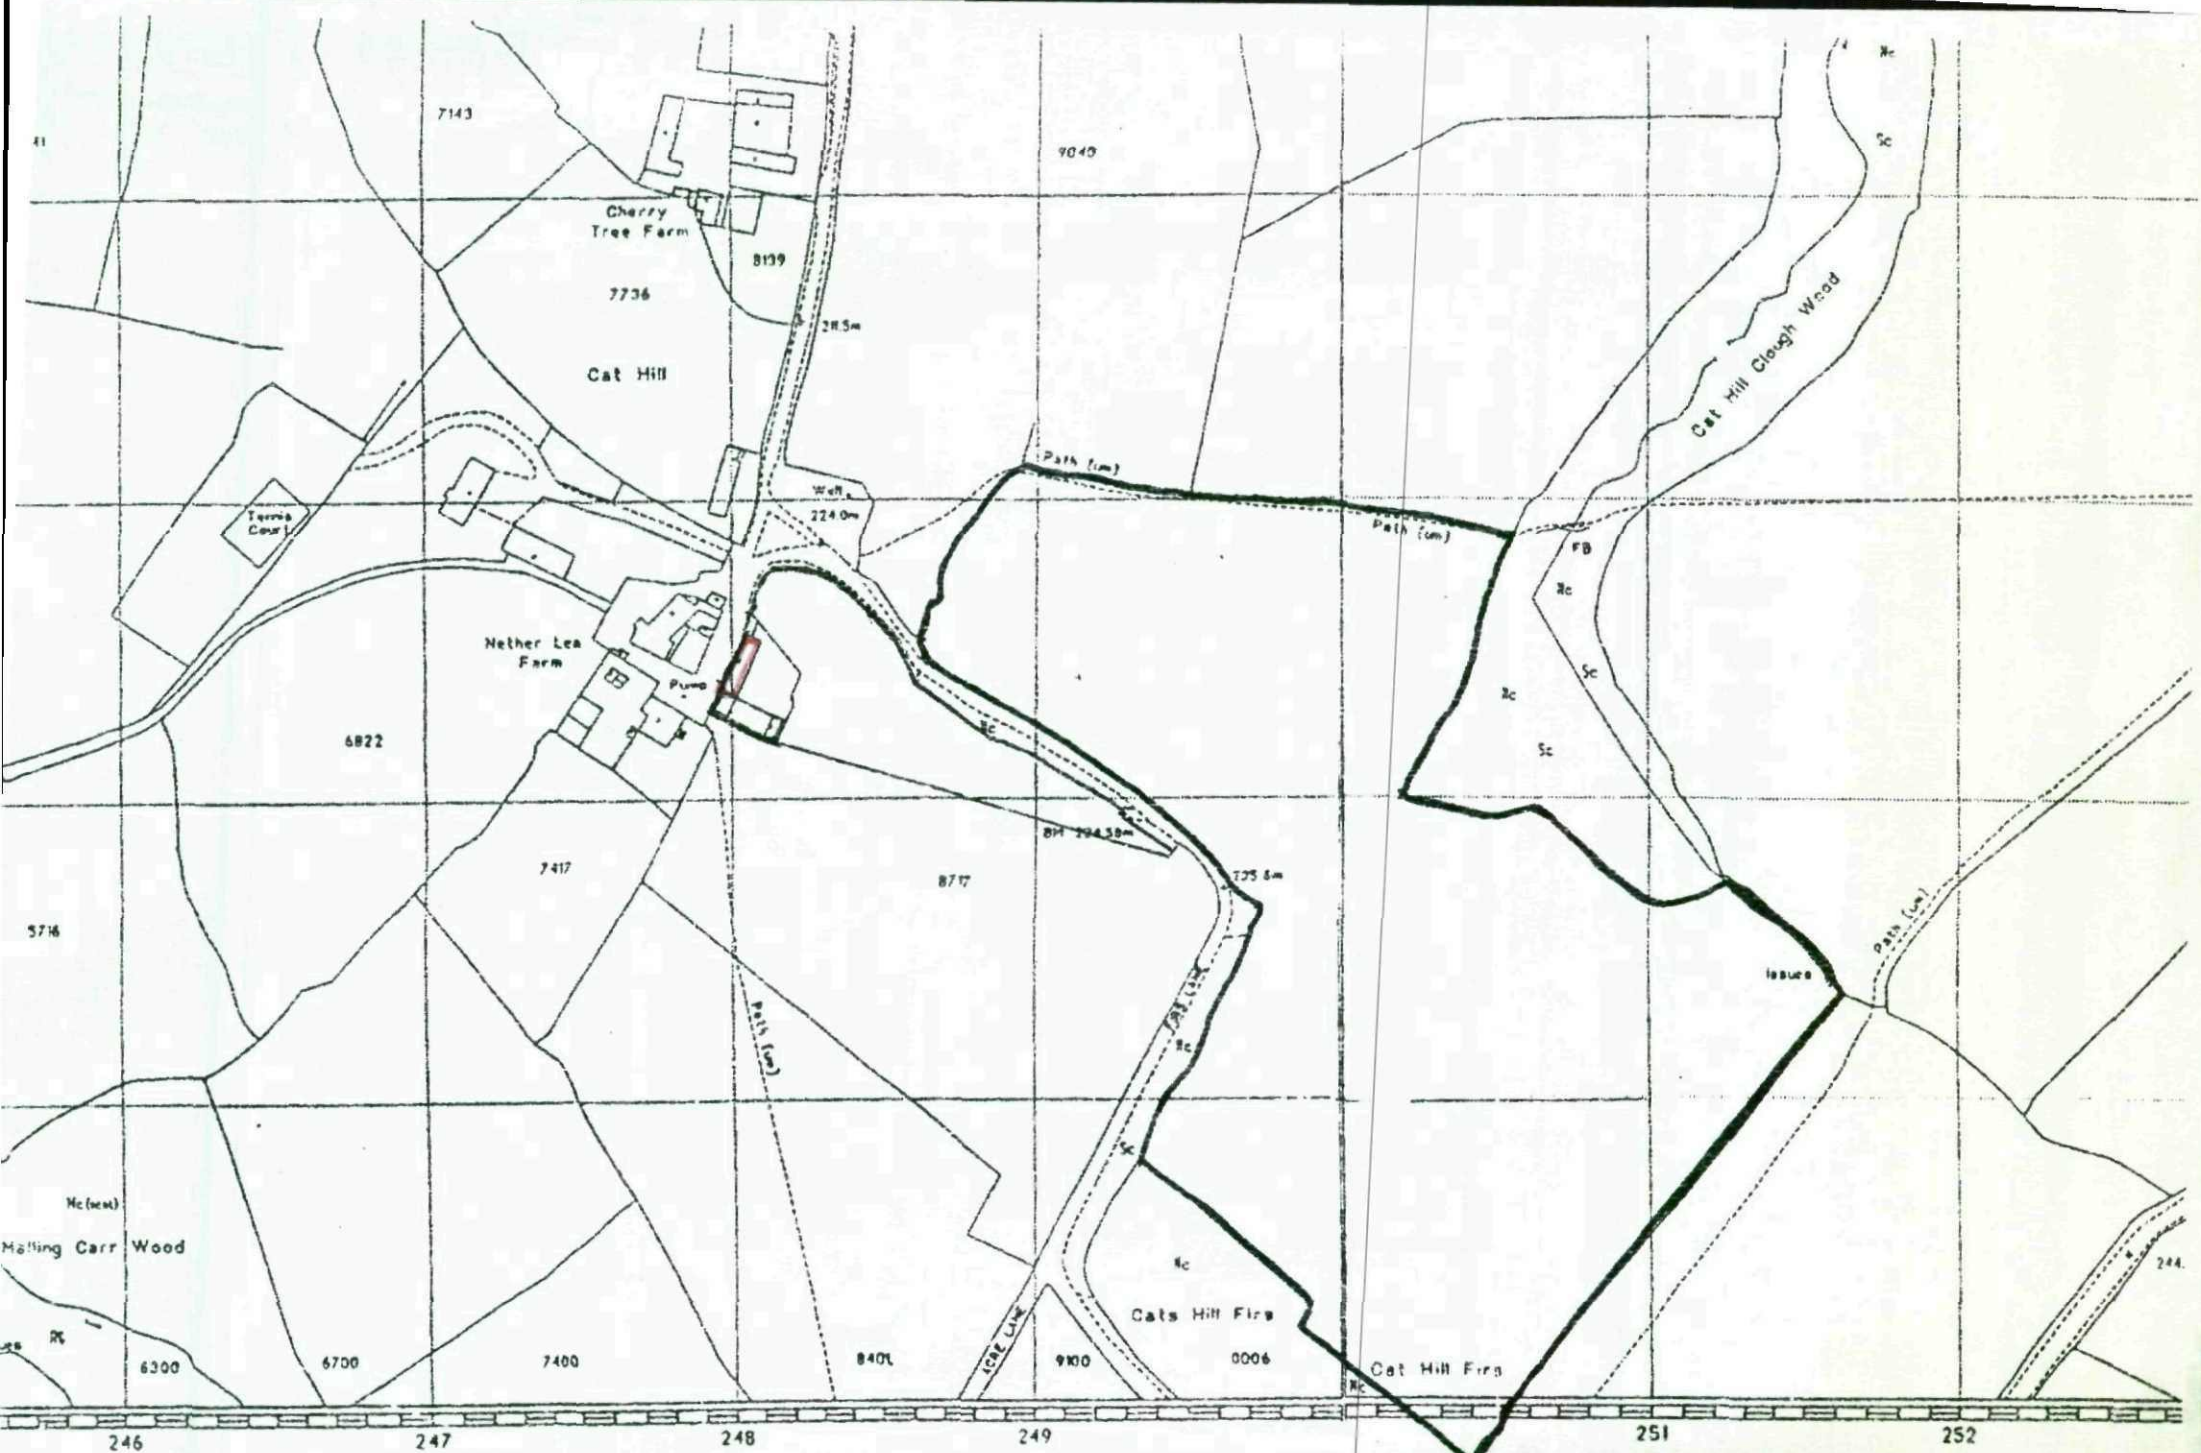

196.0m

Fairacre

Cat Hill Farm

211.5m

Cat Hill

Clough Cottage

Path (um)

Well
224.0m

ether Lea Farm

Pump

235.6m

BARNSELY METROPOLITAN BOROUGH COUNCIL
DAVID KENNEDY Executive Director
ENVIRONMENT AND DEVELOPMENT
CENTRAL OFFICES, KENDRAY STREET,
BARNSELY S70 2TN

The material contained in this map is reproduced from an Ordnance Survey Map with the permission of the Controller of Her Majesty's Stationery Office © Crown Copyright.
Unauthorised reproduction infringes Crown Copyright and may lead to prosecution or civil proceedings.
Ordnance Survey Licence No. LA076090

17/7/2

BARNSELY WEST AND PENISTONE CO CONST

SE 2405

YORKSHIRE SOUTH WEST EURO CONST

SE 2505