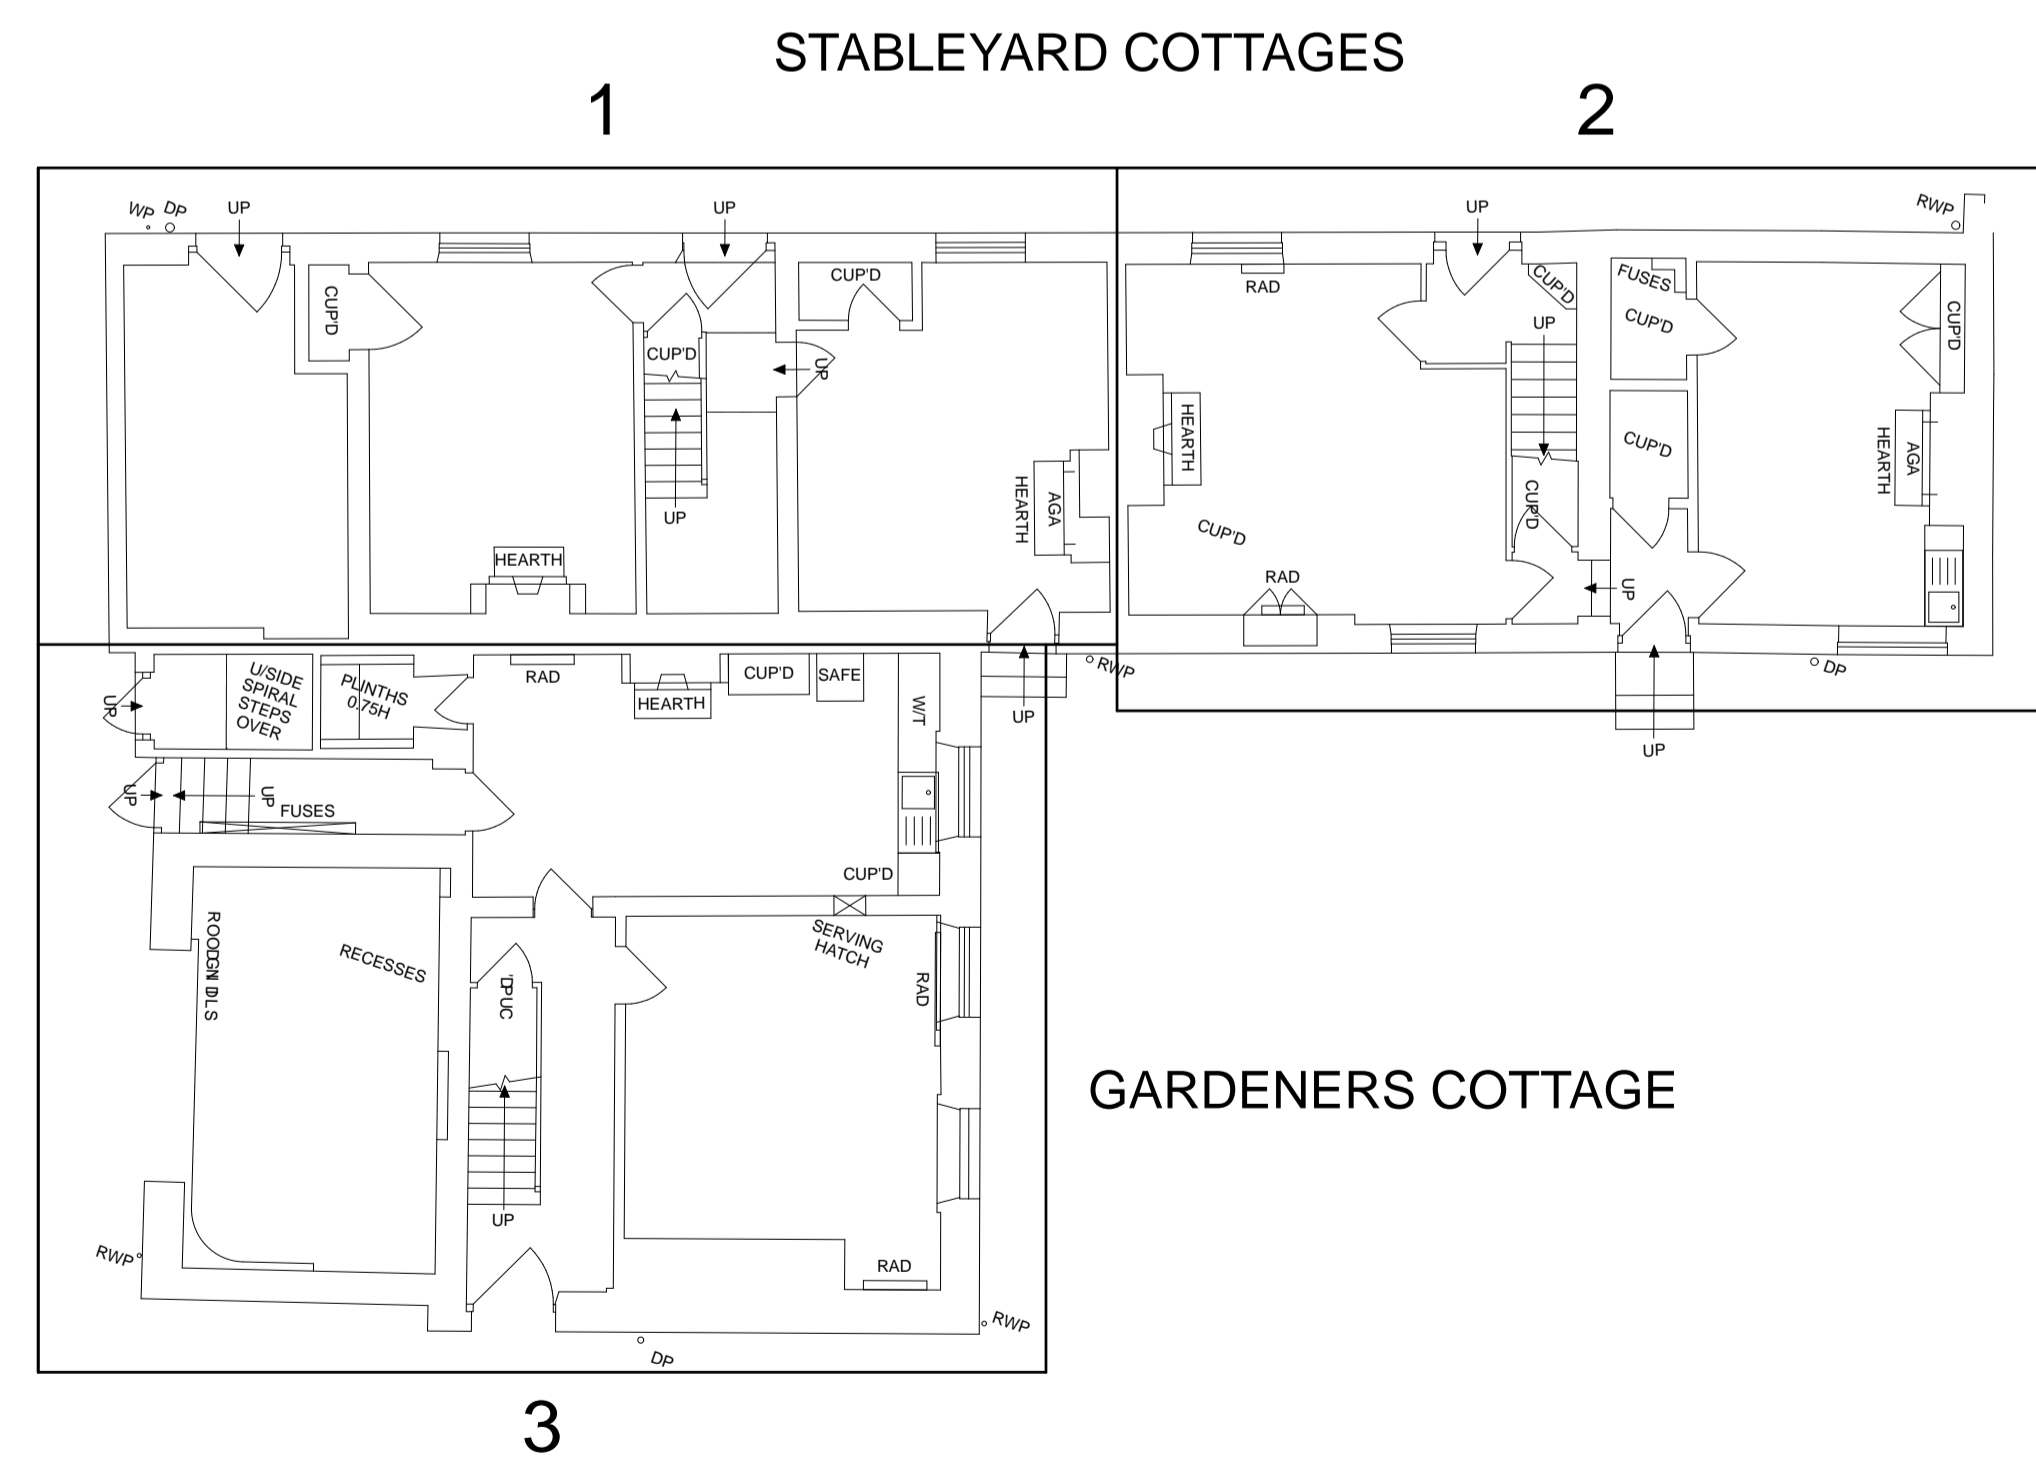

REVISION	DATE	DESCRIPTION

EAST ELEVATION

WEST ELEVATION

SOUTH ELEVATION

DRAWING TITLE		
GARDENERS COTTAGE - EXISTING PLANS & ELEVATIONS		
JOB DESCRIPTION		
CANON HALL PARK, BARNSELY		
DRAWING SCALE	DATE	DRAWING REF.
1:100 @ A1	JANUARY 2016	2577.05
<b>BAART HARRIES NEWALL</b>		
<b>ARCHITECTS</b>		
<small>1 WILDERHOPE HOUSE FOUNTAIN GARDENS BELLE Vue SHREWSBURY ST13 7JU Fax: 01743 34944 Tel: 01743 361261</small>		