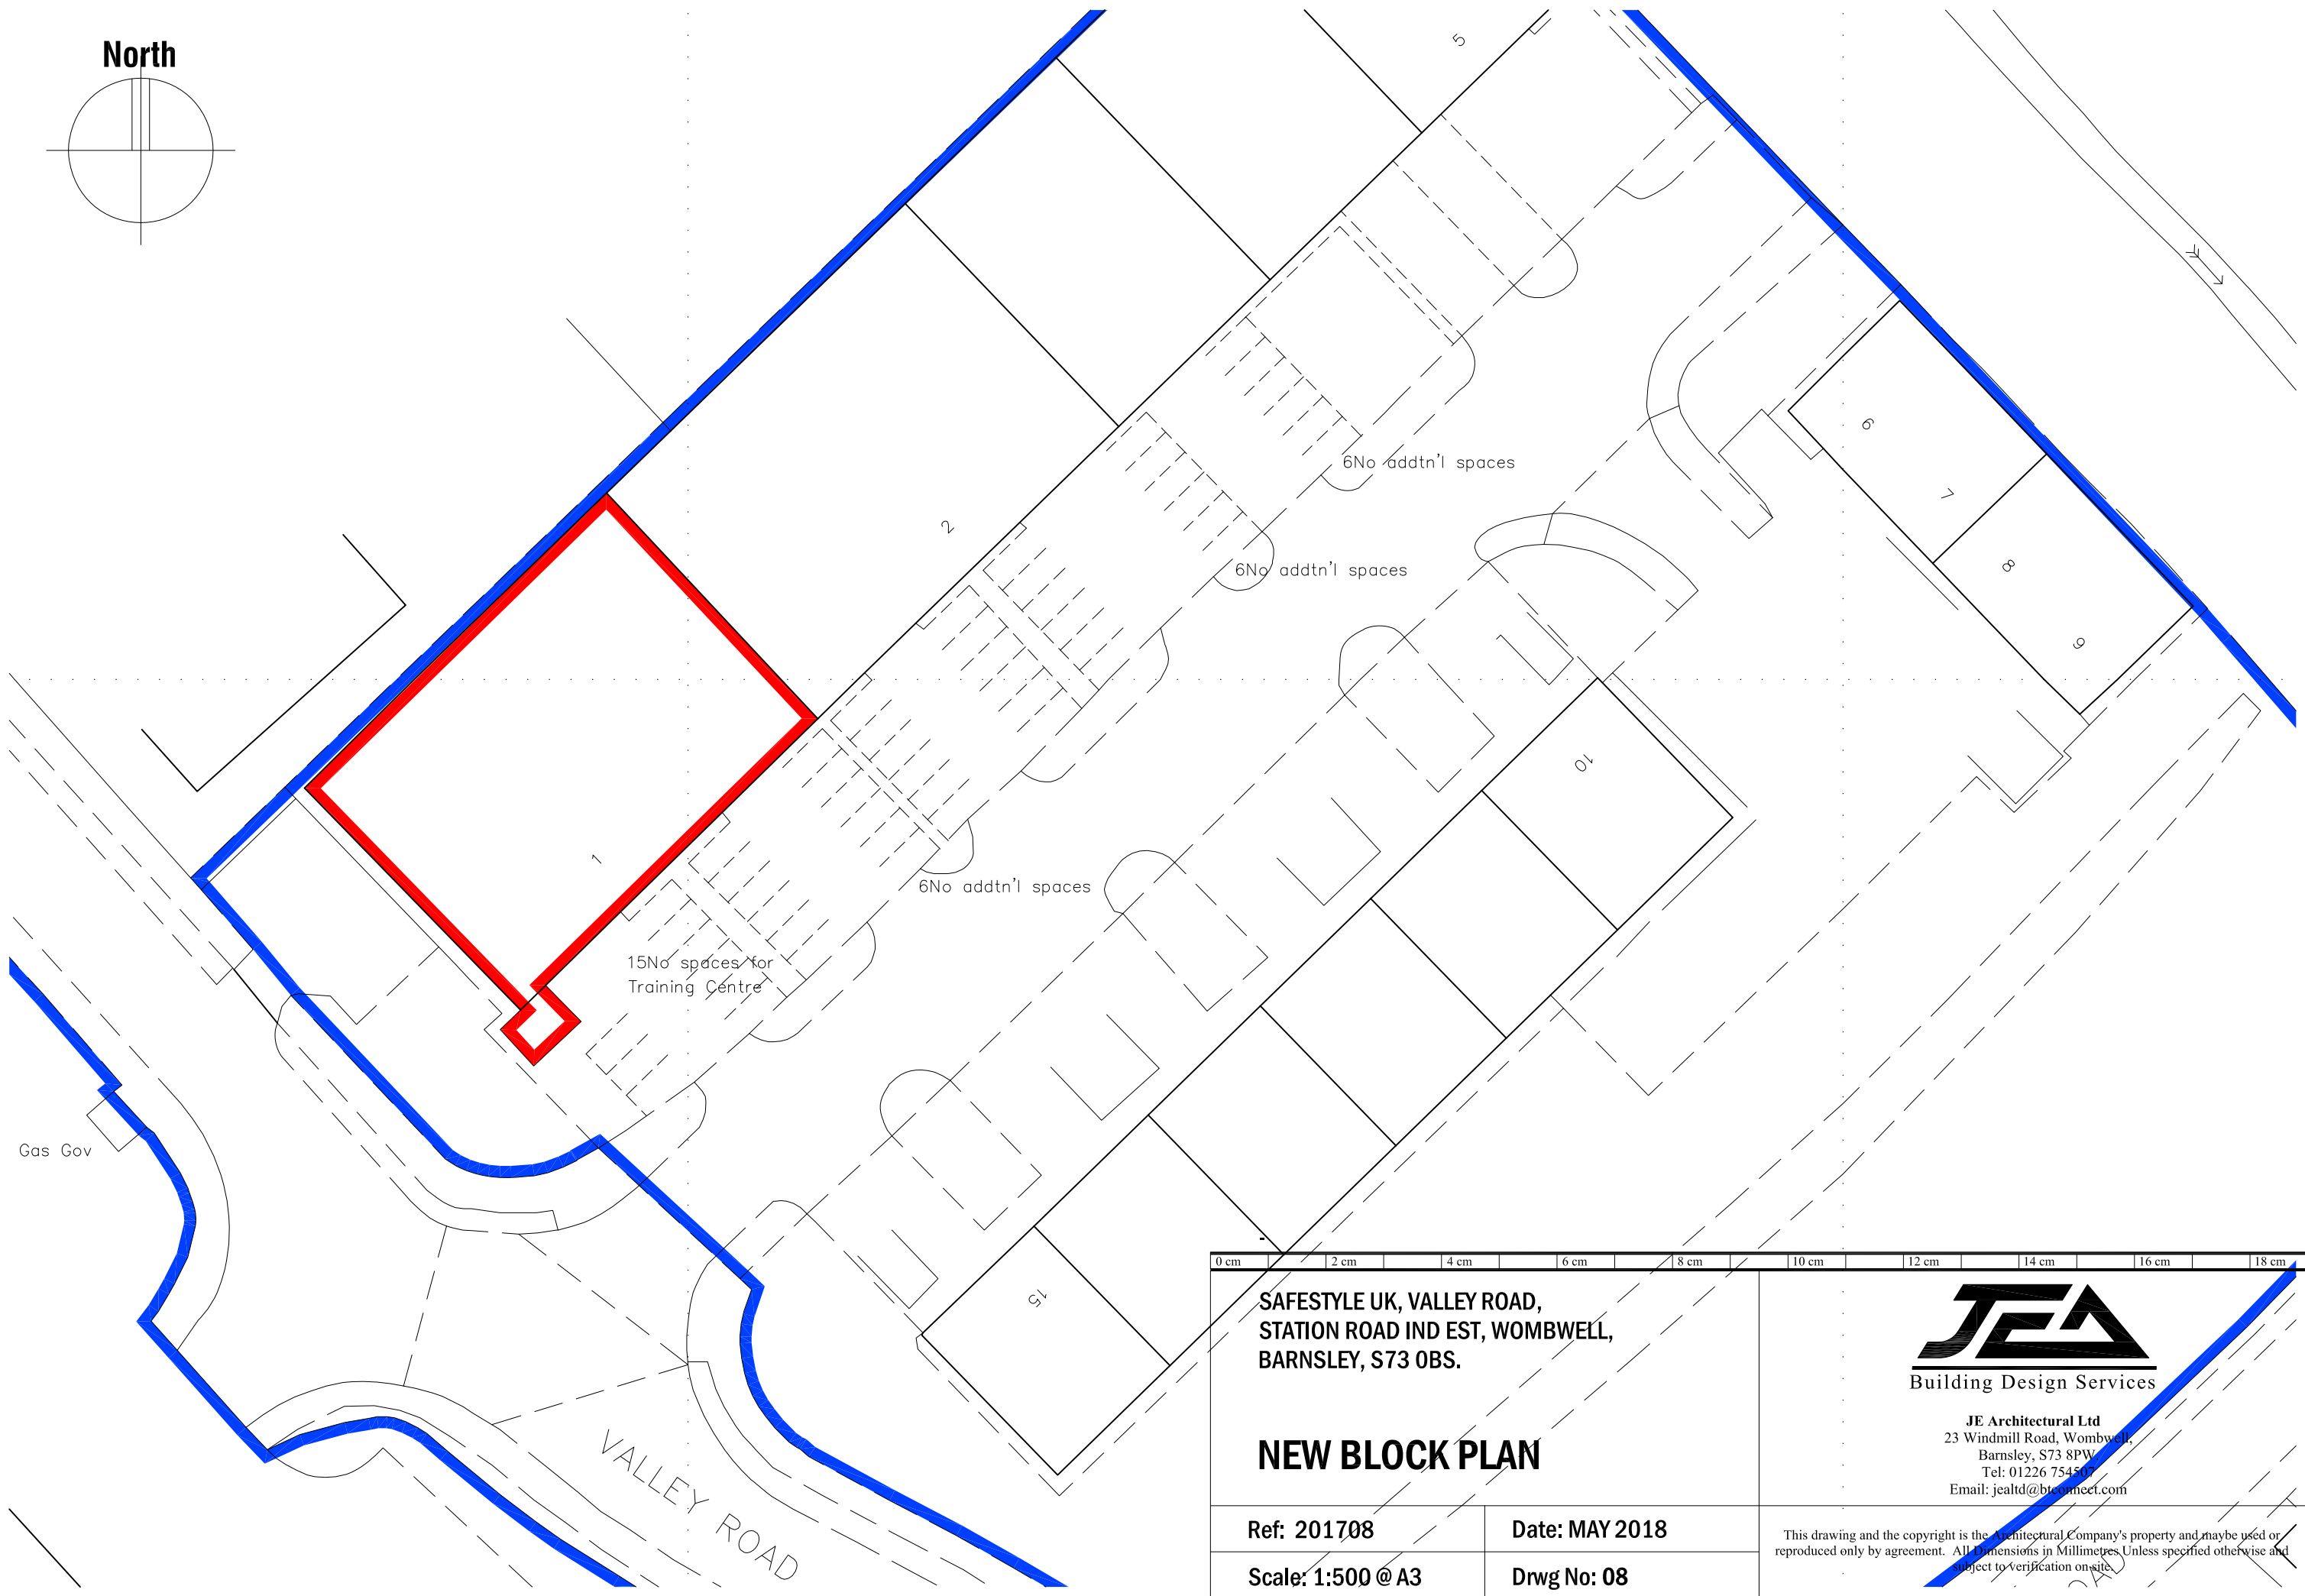

North

Gas Gov

VALLEY ROAD

0 cm 2 cm 4 cm 6 cm 8 cm 10 cm 12 cm 14 cm 16 cm 18 cm

SAFESTYLE UK, VALLEY ROAD,
STATION ROAD IND EST, WOMBWELL,
BARNSELY, S73 OBS.

JE Architectural Ltd
23 Windmill Road, Wombwell,
Barnsley, S73 8PW
Tel: 01226 754507
Email: jealtd@btconnect.com

NEW BLOCK PLAN

Ref: 201708

Date: MAY 2018

Scale: 1:500 @ A3

Drwg No: 08

This drawing and the copyright is the Architectural Company's property and may be used or reproduced only by agreement. All Dimensions in Millimetres Unless specified otherwise and subject to verification on site.