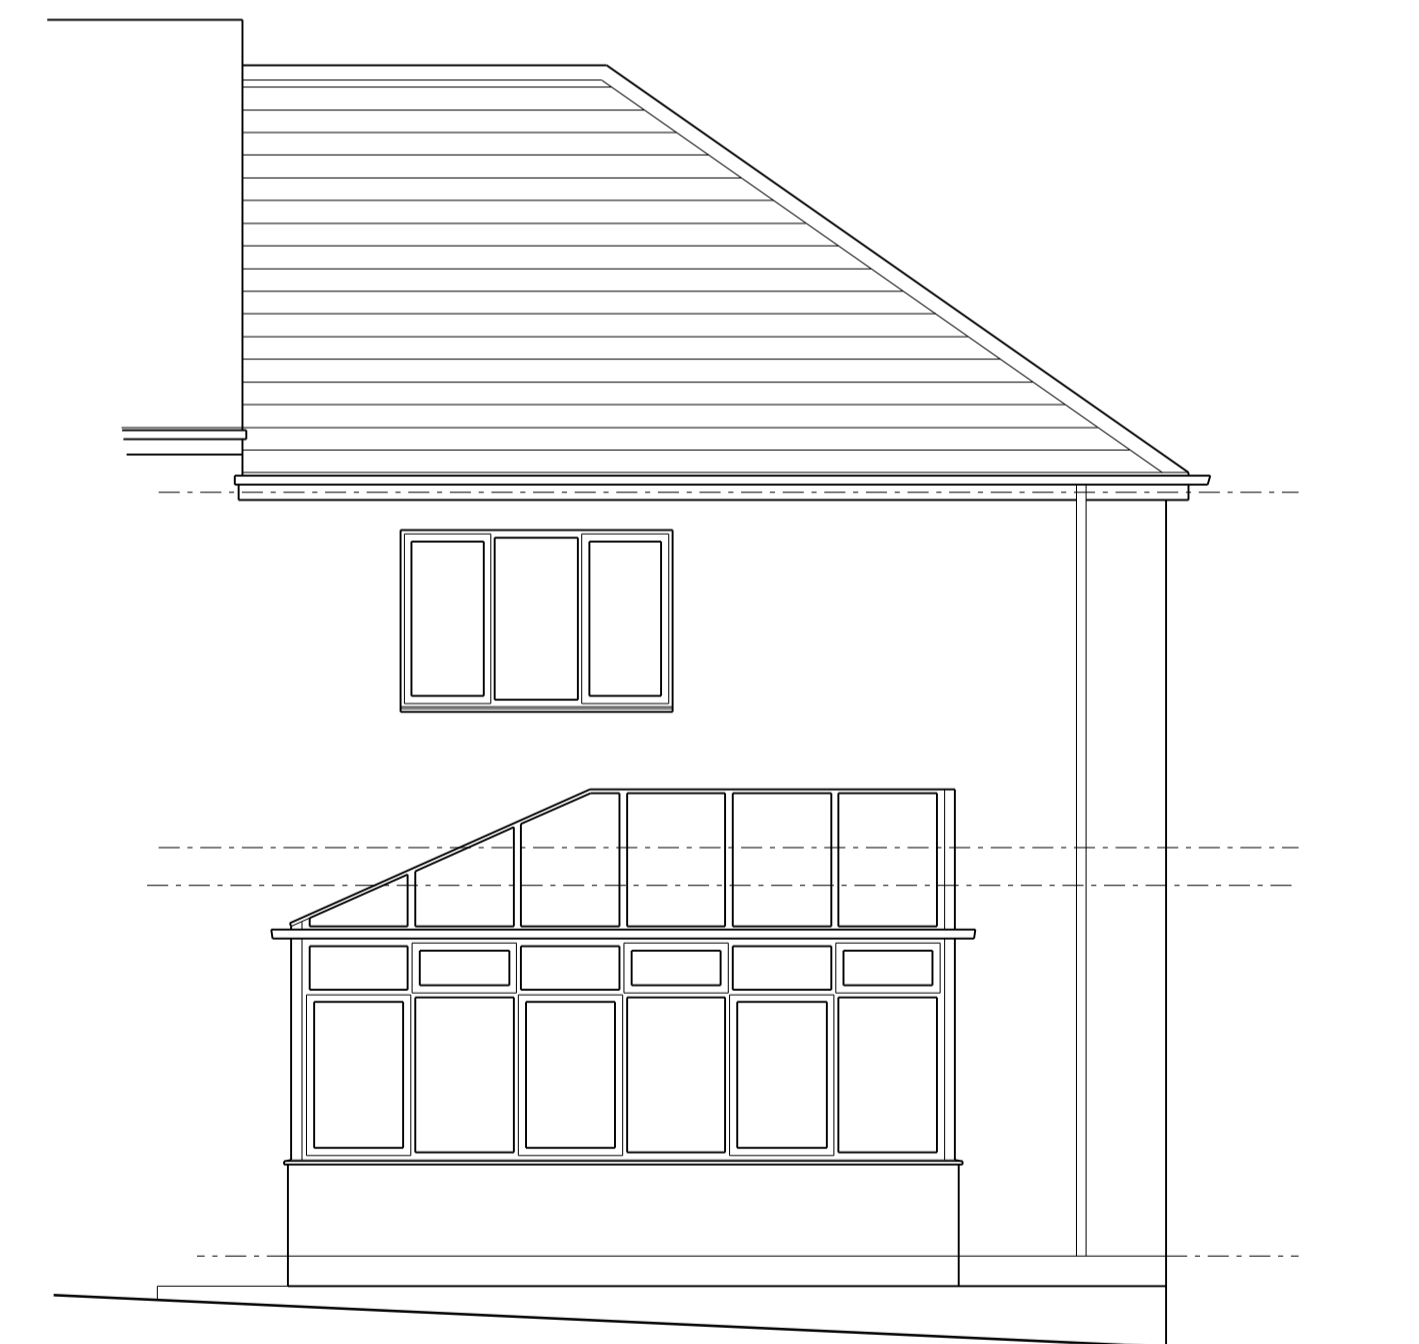

Rear Elevation

A	Date	Revisions

© Copyright

MJH Design
Architectural Services

53 Bartholomew Street
Wombwell
Barnsley
S73 8LB

Tel: 07887548711
e-mail: concordemjharpert@virgin.net

Client
Mrs Linda Lewis

Project
**Proposed Alterations
56 Kingswood Crescent
Hoyland
Barnsley
S74 9PU**

Title
Existing Plan and Elevations

Scale	1:50	Date	Oct 2016
Drawn by	MJH	Revision	
Drawing No.	1049-01