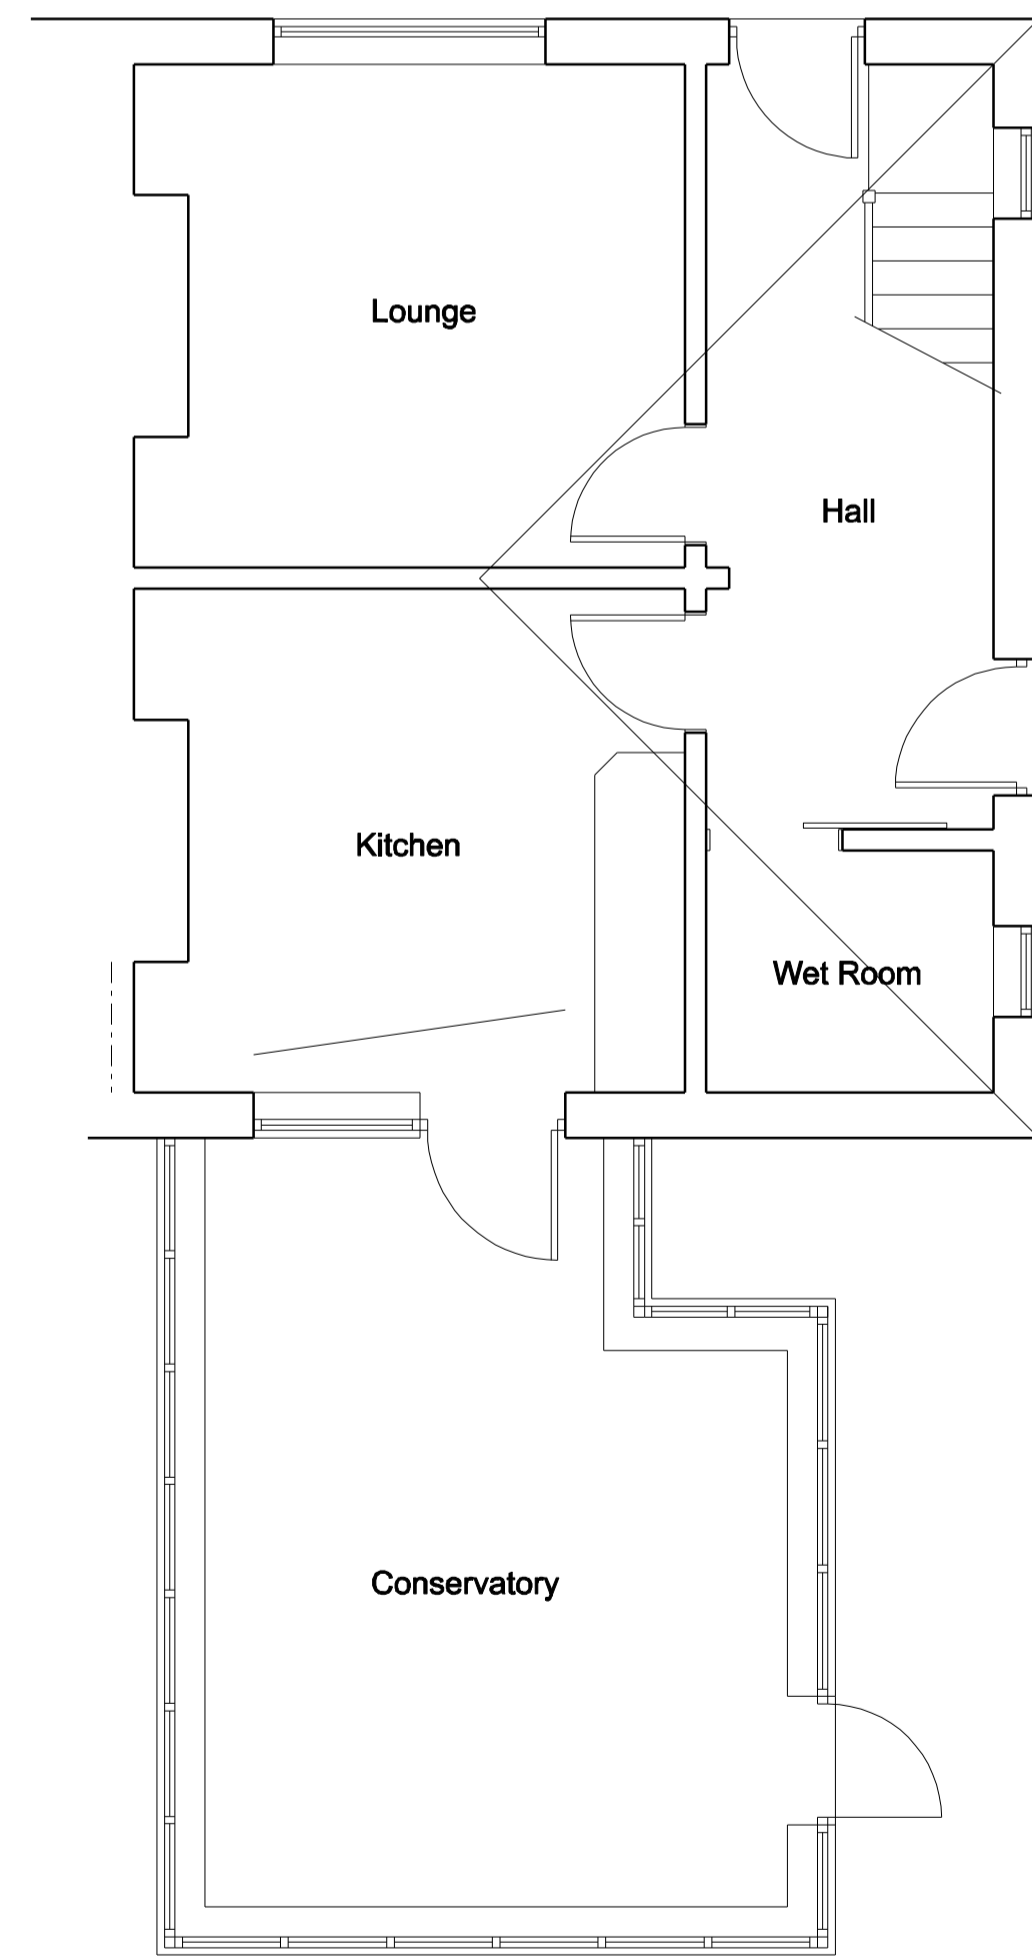

Existing Plan