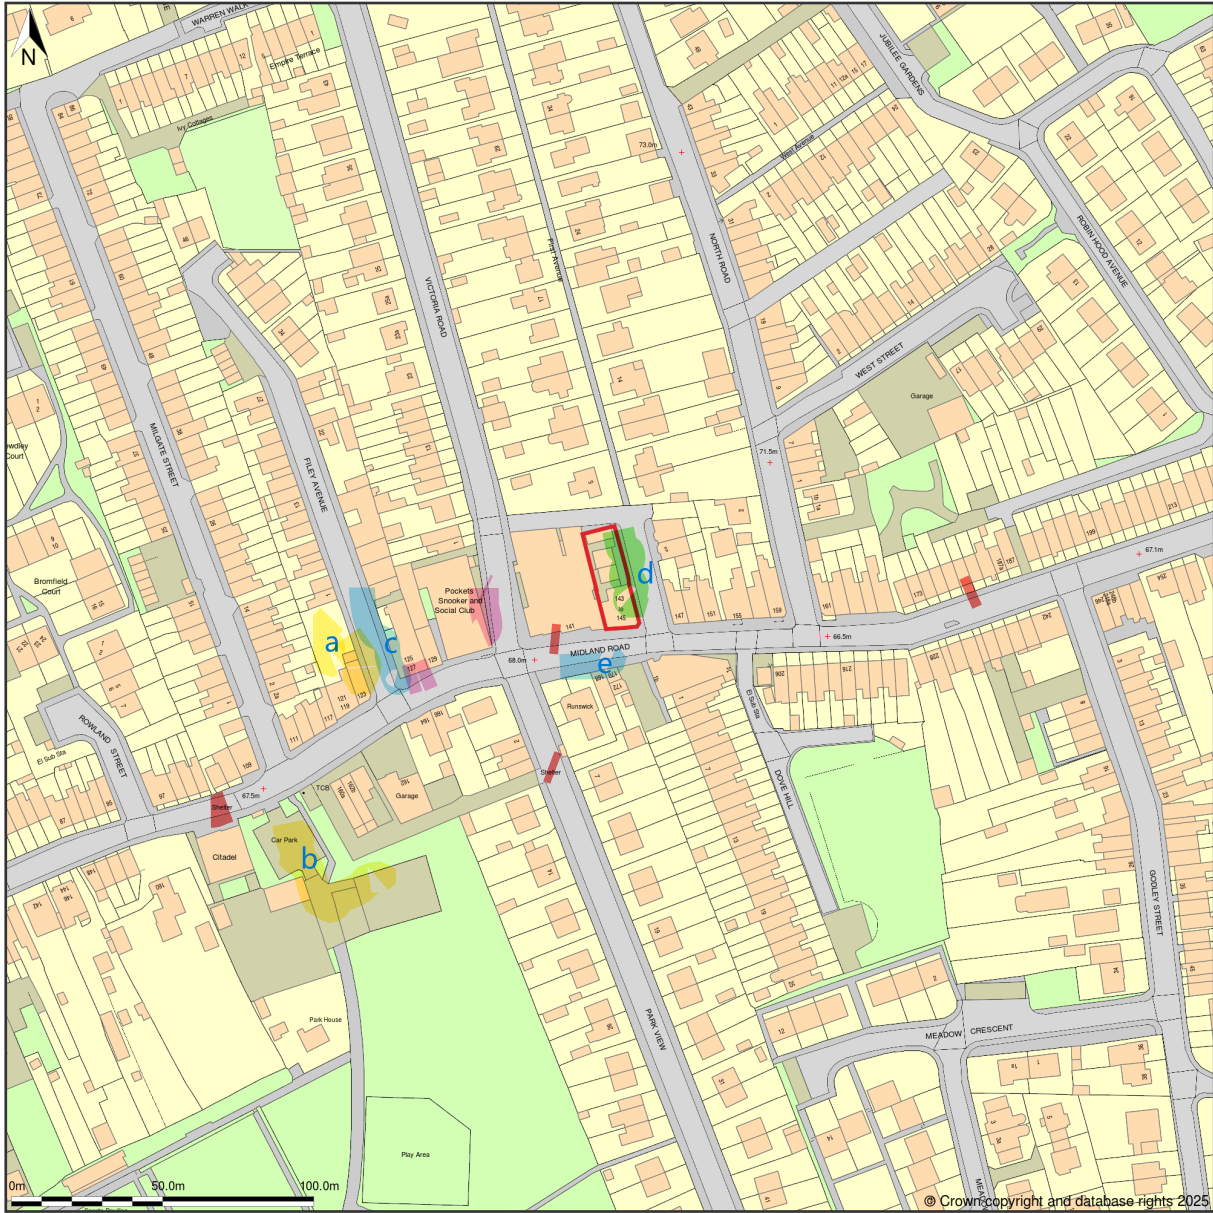

145, Midland Road, Royston, Barnsley, S71 4BY

Location Plan shows area bounded by: 436553.91, 411557.03 436953.91, 411957.03 (at a scale of 1:2500), OSGridRef: SE36751175. The representation of a road, track or path is no evidence of a right of way. The representation of features as lines is no evidence of a property boundary.

Produced on 8th Jun 2025 from the Ordnance Survey National Geographic Database and incorporating surveyed revision available at this date. Reproduction in whole or part is prohibited without the prior permission of Ordnance Survey. © Crown copyright 2025. Supplied by buyaplan.co.uk a licensed Ordnance Survey partner (100053143). Unique plan reference: #00985138-F68221.