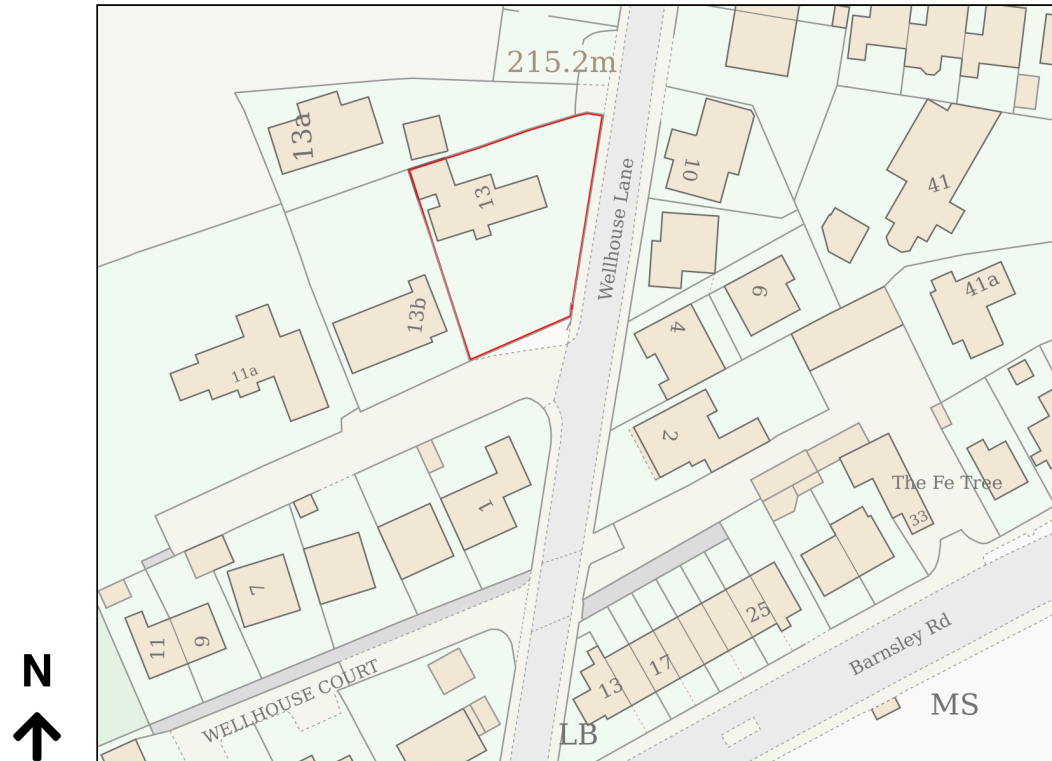

# Location Plan

Site Address: 13, Wellhouse Lane, Penistone, Barnsley, S36 8ER

Date Produced: 24-Mar-2026

Scale: 1:1250 @A4

Planning Portal Reference: PP-14806704v1