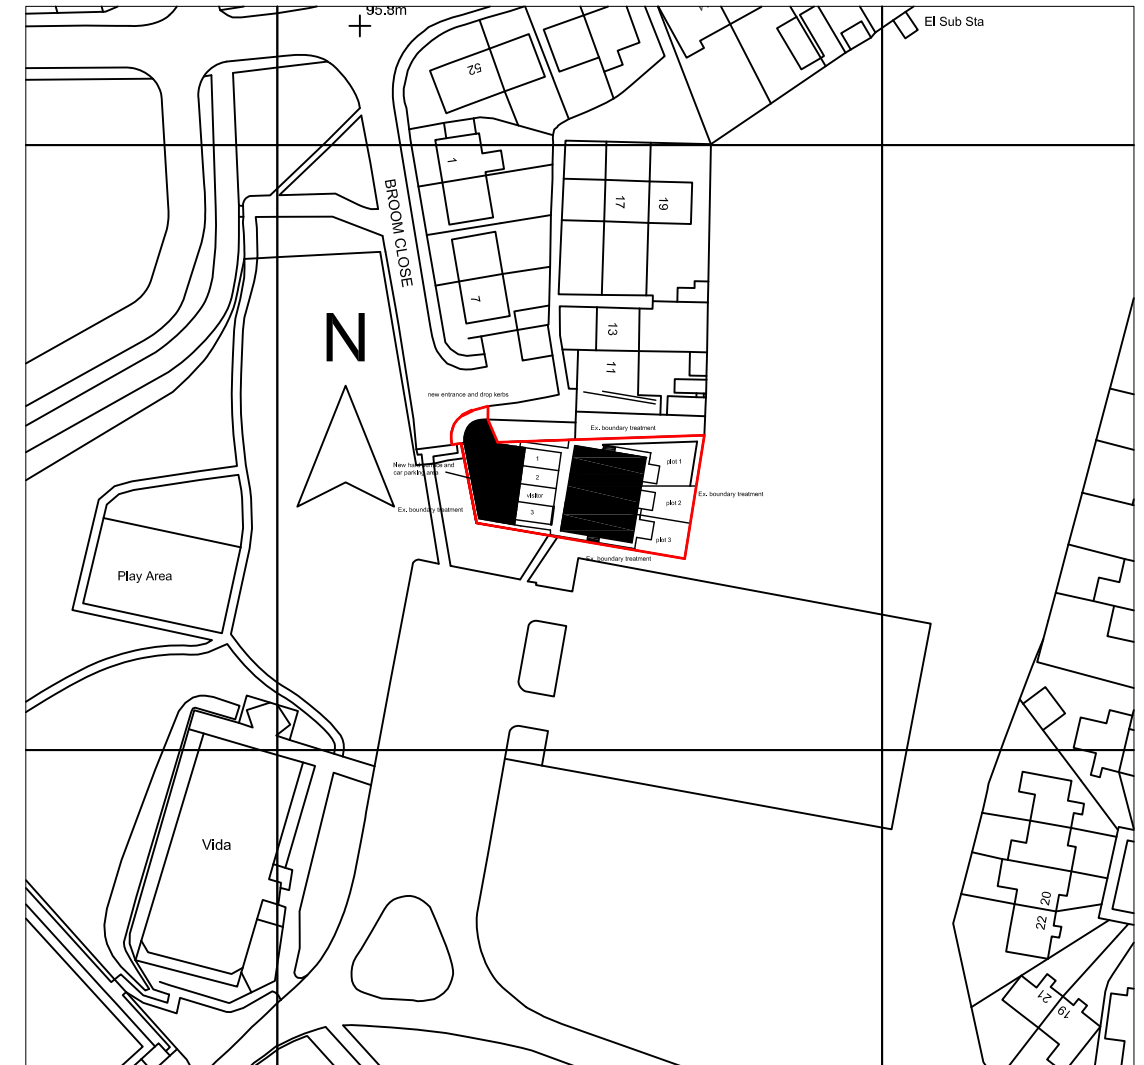

Site Plan 1:500

Site Location Plan 1:1250

**Proposed Three replacement terraced Dormer Bungalows
9 Broom Close, Kendray
Planning- Proposed
Prints to scale on A3 paper**

JK PLANNING AND DESIGN SERVICE LTD
6 Fair Holme View, Armthorpe, Doncaster, DN3 3TW
Tel: 01302 830436
Email: jasonkirk5@aol.com