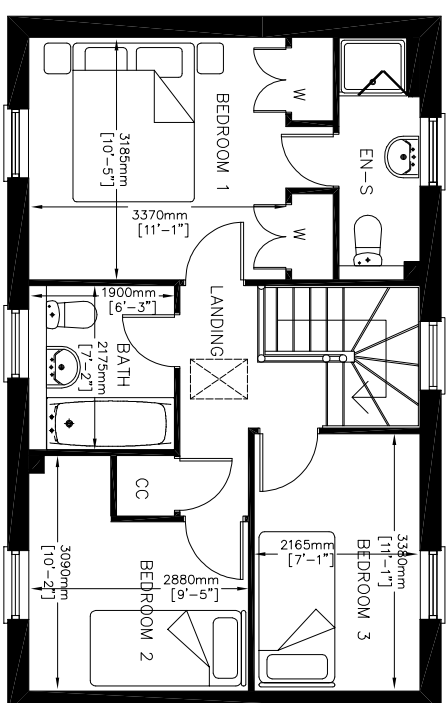

Front Elevation

Rear Elevation

Side Elevation

Ground Floor

First Floor

Client	Blackstone Developments Ltd		
Location	Doncaster Road, Stairfoot, Barnsley		
Drawing Title	Type B - Elevations/Plans		
Drawing Number	A/01	Scale:	1/100 @ A3
Drawn By:	-	Checked By:	-
Date :	03.03.16	Revision :	0