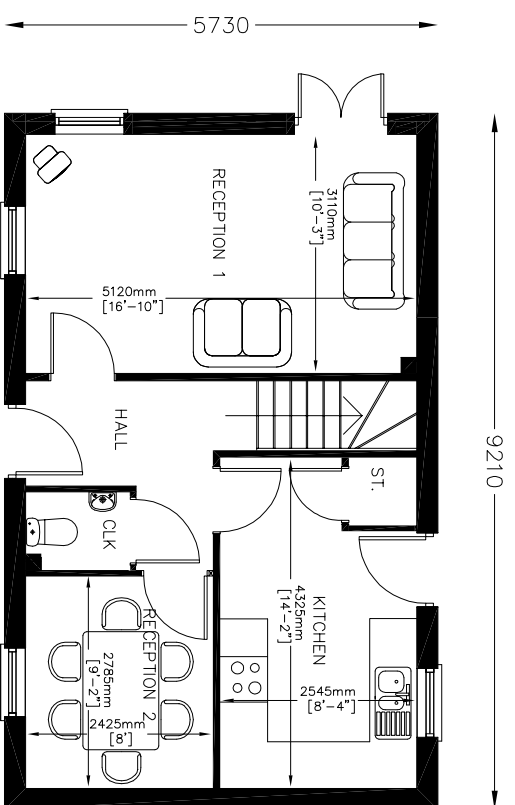

Front Elevation

Rear Elevation

Side Elevation

Ground Floor

First Floor

Client	Blackstone Developments Ltd		
Location	Doncaster Road, Stairfoot, Barnsley		
Drawing Title	Type B - Elevations/Plans		
Drawing Number	A/01	Scale:	1/100 @ A3
Drawn By:	-	Checked By:	-
Date :	03.03.16	Revision :	0