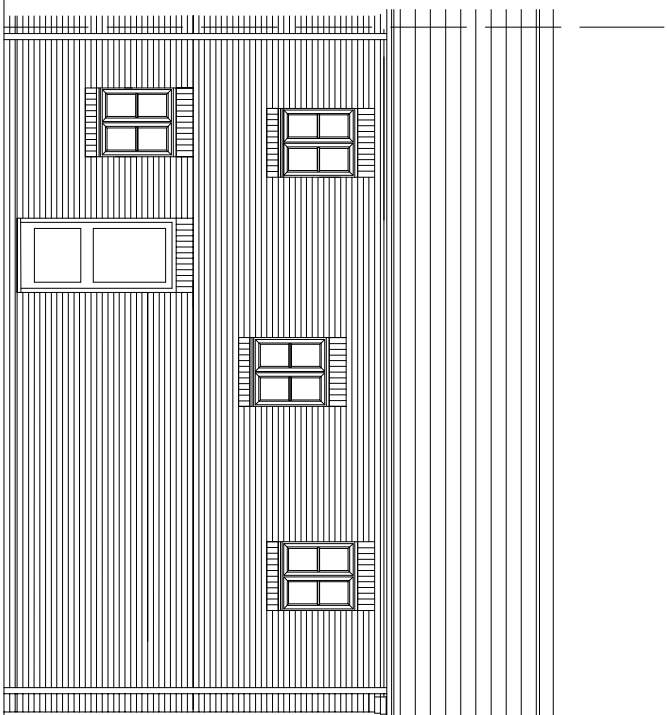

Front Elevation

Rear Elevation

Side Elevation

Ground Floor

First Floor

Client	Blackstone Developments Ltd		
Location	Doncaster Road, Stairfoot, Barnsley		
Drawing Title	Type B - Elevations/Plans		
Drawing Number	A/01	Scale:	1/100 @ A3
Drawn By:	-	Checked By:	-
Date :	03.03.16	Revision :	0