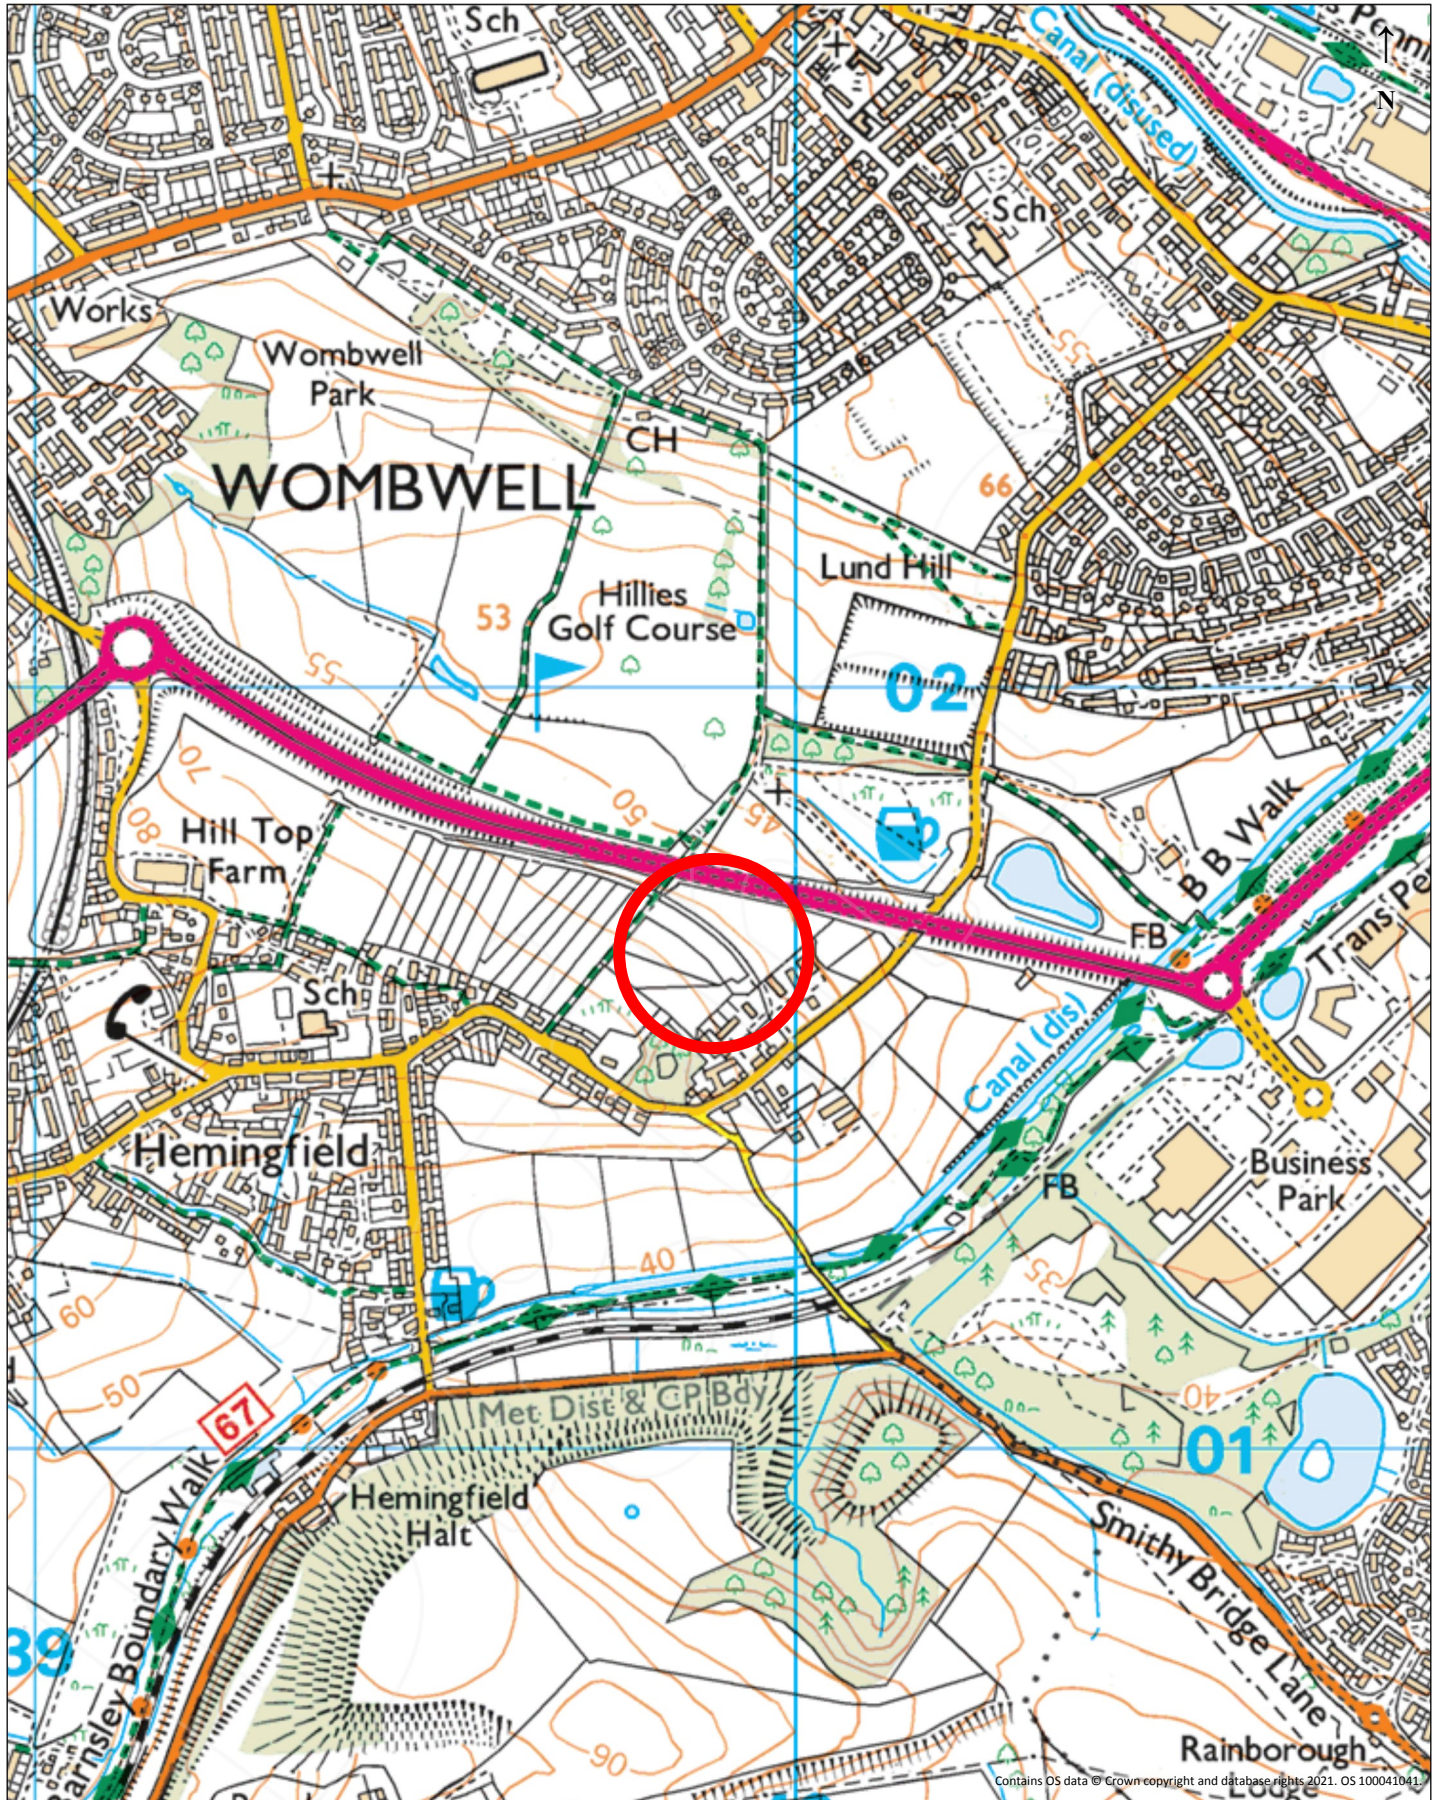

**PROPOSED ALL-WEATHER EQUESTRIAN ARENA
AT LUNDHILL FARM, HEMINGFIELD, BARNSELY S73 0PJ**

Contains OS data © Crown copyright and database rights 2021. OS 100041041

Scale 1:10000

0 50 100 150 200 250 300 350 400 450 500 m